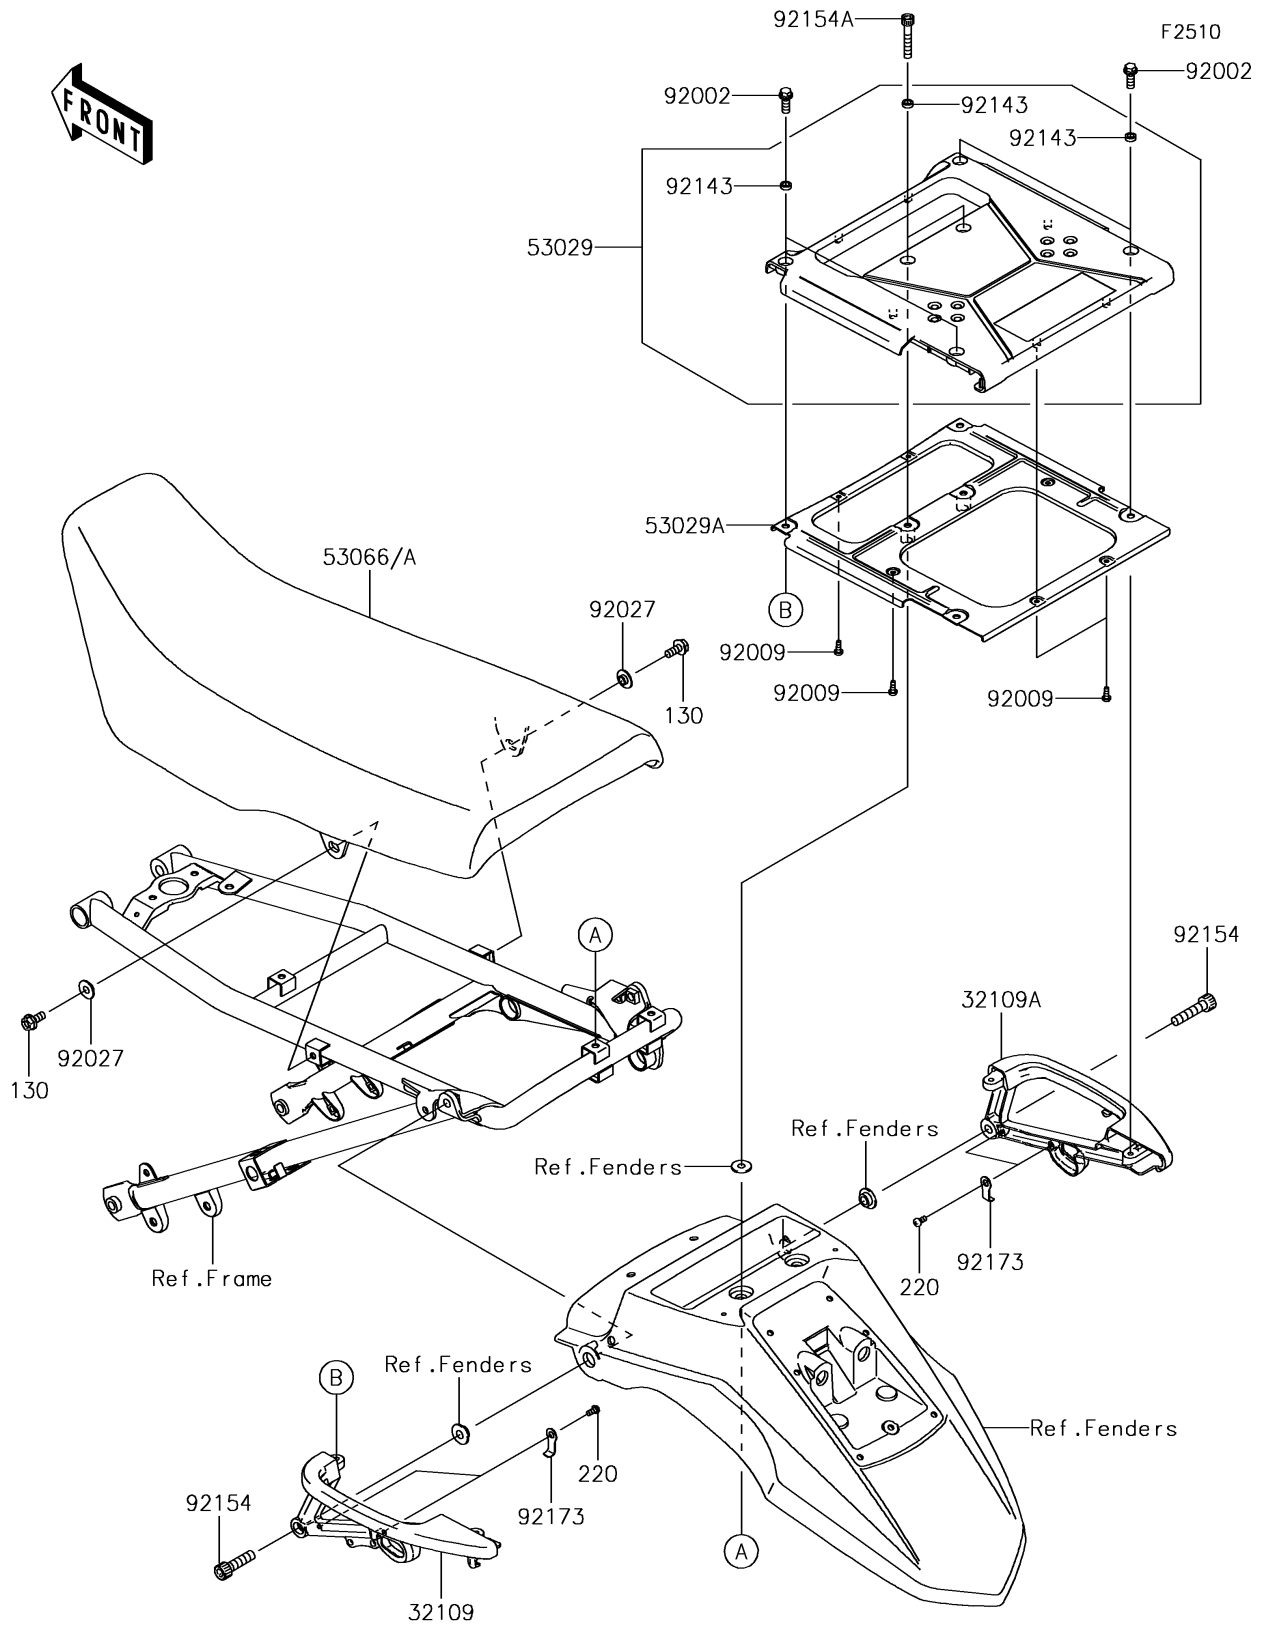

2018 KLR™650 PARTS DIAGRAM

Seat

2018 KLR™650 PARTS LIST

Seat

ITEM NAME	PART NUMBER	QUANTITY
BOLT-FLANGED,6X14 (Ref # 130)	130BA0614	1
SCREW-PAN-CROS,4X8 (Ref # 220)	220AB0408	1
GRIP-FRAME,LH,F.S.BLACK (Ref # 32109)	32109-0018-18R	1
GRIP-FRAME,RH,F.S.BLACK (Ref # 32109A)	32109-0019-18R	1
CARRIER,UPP (Ref # 53029)	53029-0046	1
CARRIER,LWR (Ref # 53029A)	53029-0047	1
SEAT-ASSY,DUAL,BLACK/GRAY (Ref # 53066A)	53066-0461-49K	1
BOLT,6X16 (Ref # 92002)	92002-1933	1
SCREW,TAPPING,4X10 (Ref # 92009)	92009-1040	1
COLLAR (Ref # 92027)	92027-1794	1
COLLAR (Ref # 92143)	92143-1307	1
BOLT,SOCKET,8X35 (Ref # 92154)	92154-0367	1
BOLT,SOCKET,6X35 (Ref # 92154A)	92154-0368	1
CLAMP (Ref # 92173)	92173-0210	1