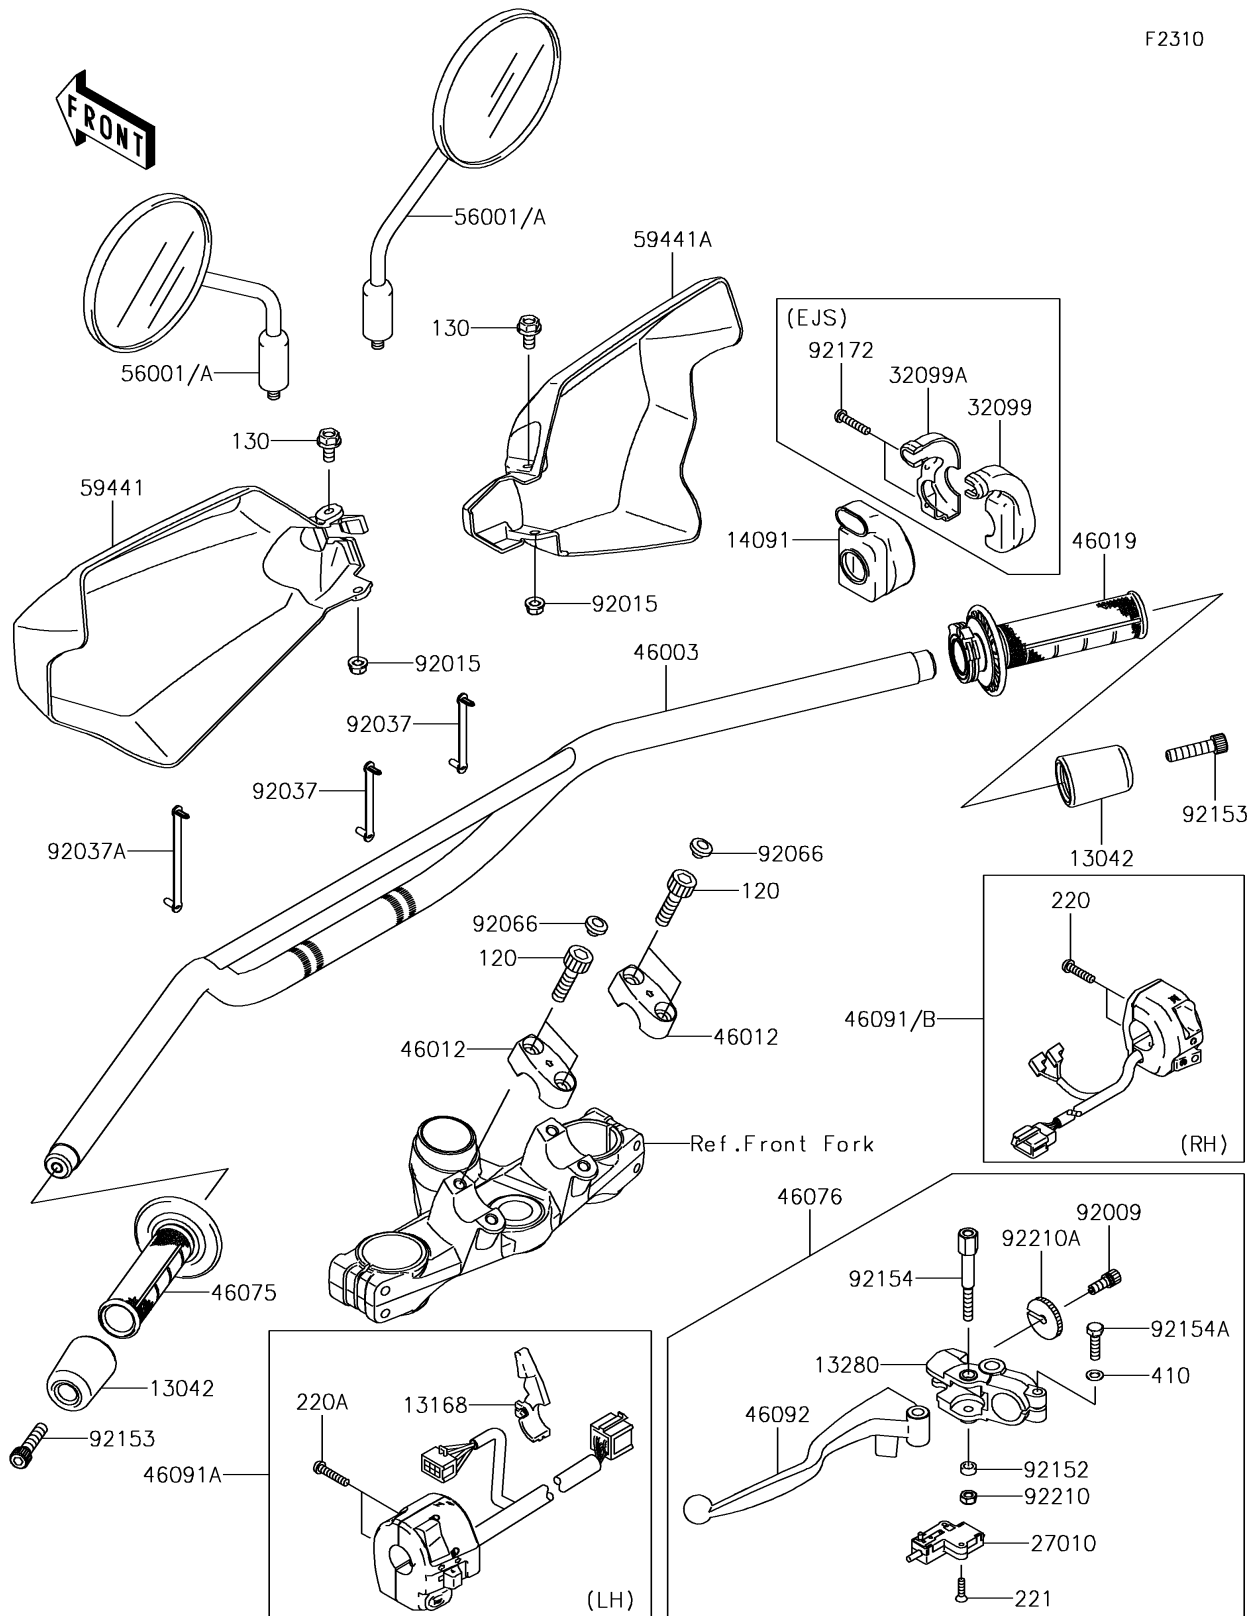

## 2018 KLR™650 PARTS DIAGRAM

Handlebar

F2310

## 2018 KLR™650 PARTS LIST

Handlebar

ITEM NAME	PART NUMBER	QUANTITY
BOLT-SOCKET,8X30 (Ref # 120)	120CB0830	1
BOLT-FLANGED,6X12 (Ref # 130)	130BB0612	1
WEIGHT,HANDLE (Ref # 13042)	13042-5002	1
LEVER,CHOKE (Ref # 13168)	13168-1756	1
HOLDER,CLUTCH LEVER (Ref # 13280)	13280-0105	1
COVER,THROTTLE CASE (Ref # 14091)	14091-0182	1
SCREW-PAN-CROS,5X22 (Ref # 220)	220AB0522	1
SCREW-PAN-CROS,5X25 (Ref # 220A)	220AB0525	1
SCREW-CSK-CROS,3X16 (Ref # 221)	221AB0316	1
SWITCH,CLUTCH,BLACK (Ref # 27010)	27010-1094	1
WASHER-PLAIN-SMALL,6MM (Ref # 410)	410AB0600	1
HANDLE,F.S.BLACK (Ref # 46003)	46003-0104-18R	1
HOLDER-HANDLE,UPP,F.S.BLACK (Ref # 46012)	46012-0042-18R	1
GRIP-ASSY,THROTTLE (Ref # 46019)	46019-0028	1
GRIP,LH (Ref # 46075)	46075-0043	1
LEVER-ASSY-GRIP,CLUTCH (Ref # 46076)	46076-0072	1
HOUSING-ASSY-CONTROL,LH (Ref # 46091A)	46091-0193	1
HOUSING-ASSY-CONTROL,RH (Ref # 46091B)	46091-0289	1
LEVER-GRIP,CLUTCH (Ref # 46092)	46092-0050	1
MIRROR-ASSY (Ref # 56001A)	56001-0303	1
COVER-HANDLE,LH,EBONY (Ref # 59441)	59441-0031-6C	1
COVER-HANDLE,RH,EBONY (Ref # 59441A)	59441-0032-6C	1
SCREW,CABLE ADJUST,8MM,BLACK (Ref # 92009)	92009-1134	1
NUT,LOCK,FLANGED,6MM (Ref # 92015)	92015-1603	1
CLAMP,SPEED,L=58 (Ref # 92037)	92037-1163	1
CLAMP,SPEED,L=80.5 (Ref # 92037A)	92037-1903	1
PLUG (Ref # 92066)	92066-0735	1
COLLAR,6.5X10.5X4 (Ref # 92152)	92152-0433	1
BOLT,SOCKET,8X40 (Ref # 92153)	92153-1901	1

## 2018 KLR™650 PARTS LIST

Handlebar

ITEM NAME	PART NUMBER	QUANTITY
BOLT,6X58 (Ref # 92154)	92154-0370	1
BOLT,UPSET,6X22 (Ref # 92154A)	92154-1422	1
NUT,LOCK,6MM (Ref # 92210)	92210-0006	1
NUT,CABLE ADJUST LOCK,8MM (Ref # 92210A)	92210-0311	1