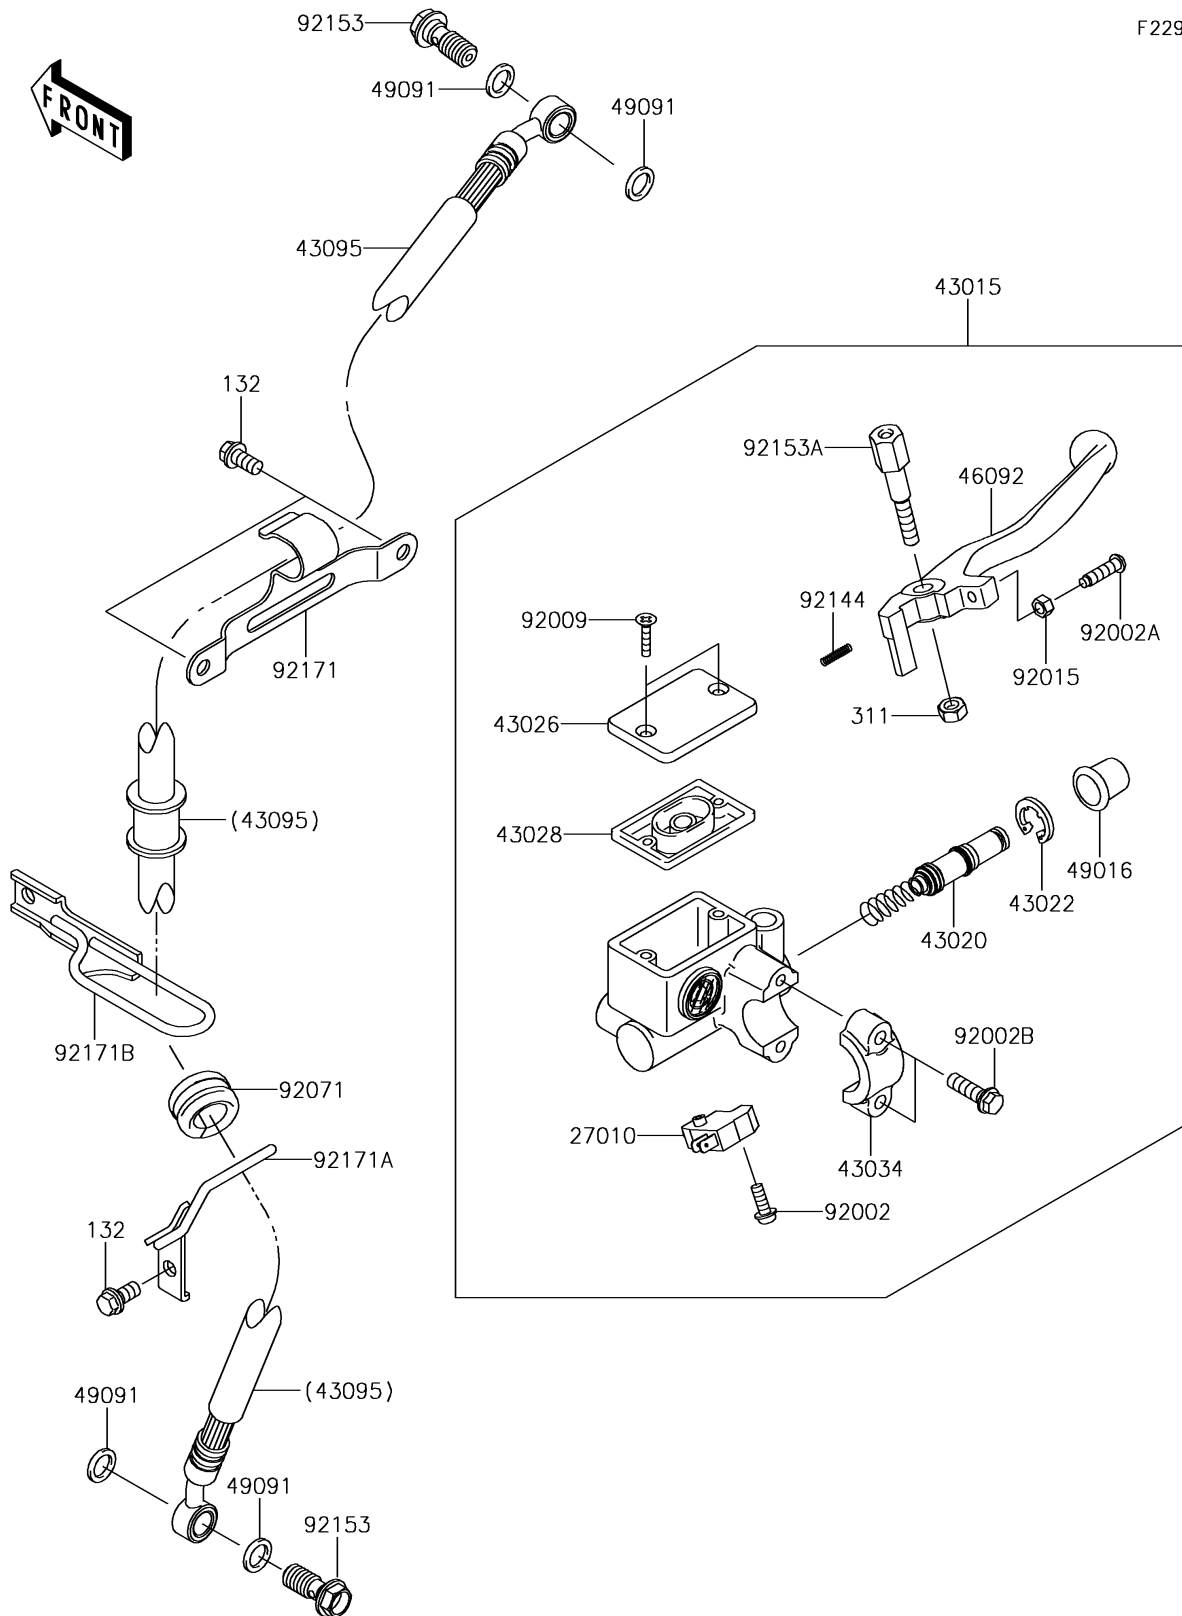

2018 KLR™650 PARTS DIAGRAM

Front Master Cylinder

F2291

2018 KLR™650 PARTS LIST

Front Master Cylinder

ITEM NAME	PART NUMBER	QUANTITY
BOLT-FLANGED-SMALL,6X12 (Ref # 132)	132BB0612	1
SWITCH,BRAKE (Ref # 27010)	27010-0025	1
NUT-HEX,6MM (Ref # 311)	311BB0600	1
CYLINDER-ASSY-MASTER,FR (Ref # 43015)	43015-0077	1
PISTON-COMP-BRAKE (Ref # 43020)	43020-1104	1
STOPPER-BRAKE,PISTON (Ref # 43022)	43022-1010	1
CAP-BRAKE (Ref # 43026)	43026-1074	1
DIAPHRAGM (Ref # 43028)	43028-1061	1
HOLDER-BRAKE,MASTER CYLINDER (Ref # 43034)	43034-1016	1
HOSE-BRAKE,FR (Ref # 43095)	43095-0255	1
LEVER-GRIP,FRONT BRAKE (Ref # 46092)	46092-1175	1
COVER-SEAL,MASTER CYLINDER (Ref # 49016)	49016-1044	1
WASHER-SEAL,10.1X14.5X1.5 (Ref # 49091)	49091-0001	1
BOLT,SCREW,4X12 (Ref # 92002)	92002-1323	1
BOLT,ADJUST (Ref # 92002A)	92002-1893	1
BOLT (Ref # 92002B)	92002-1894	1
SCREW,4MM (Ref # 92009)	92009-1458	1
NUT,ADJUST (Ref # 92015)	92015-1642	1
GROMMET,15X20X16 (Ref # 92071)	92071-0056	1
SPRING,RETURN (Ref # 92144)	92144-1103	1
BOLT,OIL,L=23 (Ref # 92153)	92153-0627	1
BOLT,LEVER SET (Ref # 92153A)	92153-0790	1
CLAMP,BRAKE HOSE (Ref # 92171)	92171-0756	1
CLAMP,BRAKE HOSE,LH (Ref # 92171A)	92171-0943	1
CLAMP,BRAKE HOSE,RH (Ref # 92171B)	92171-1682	1