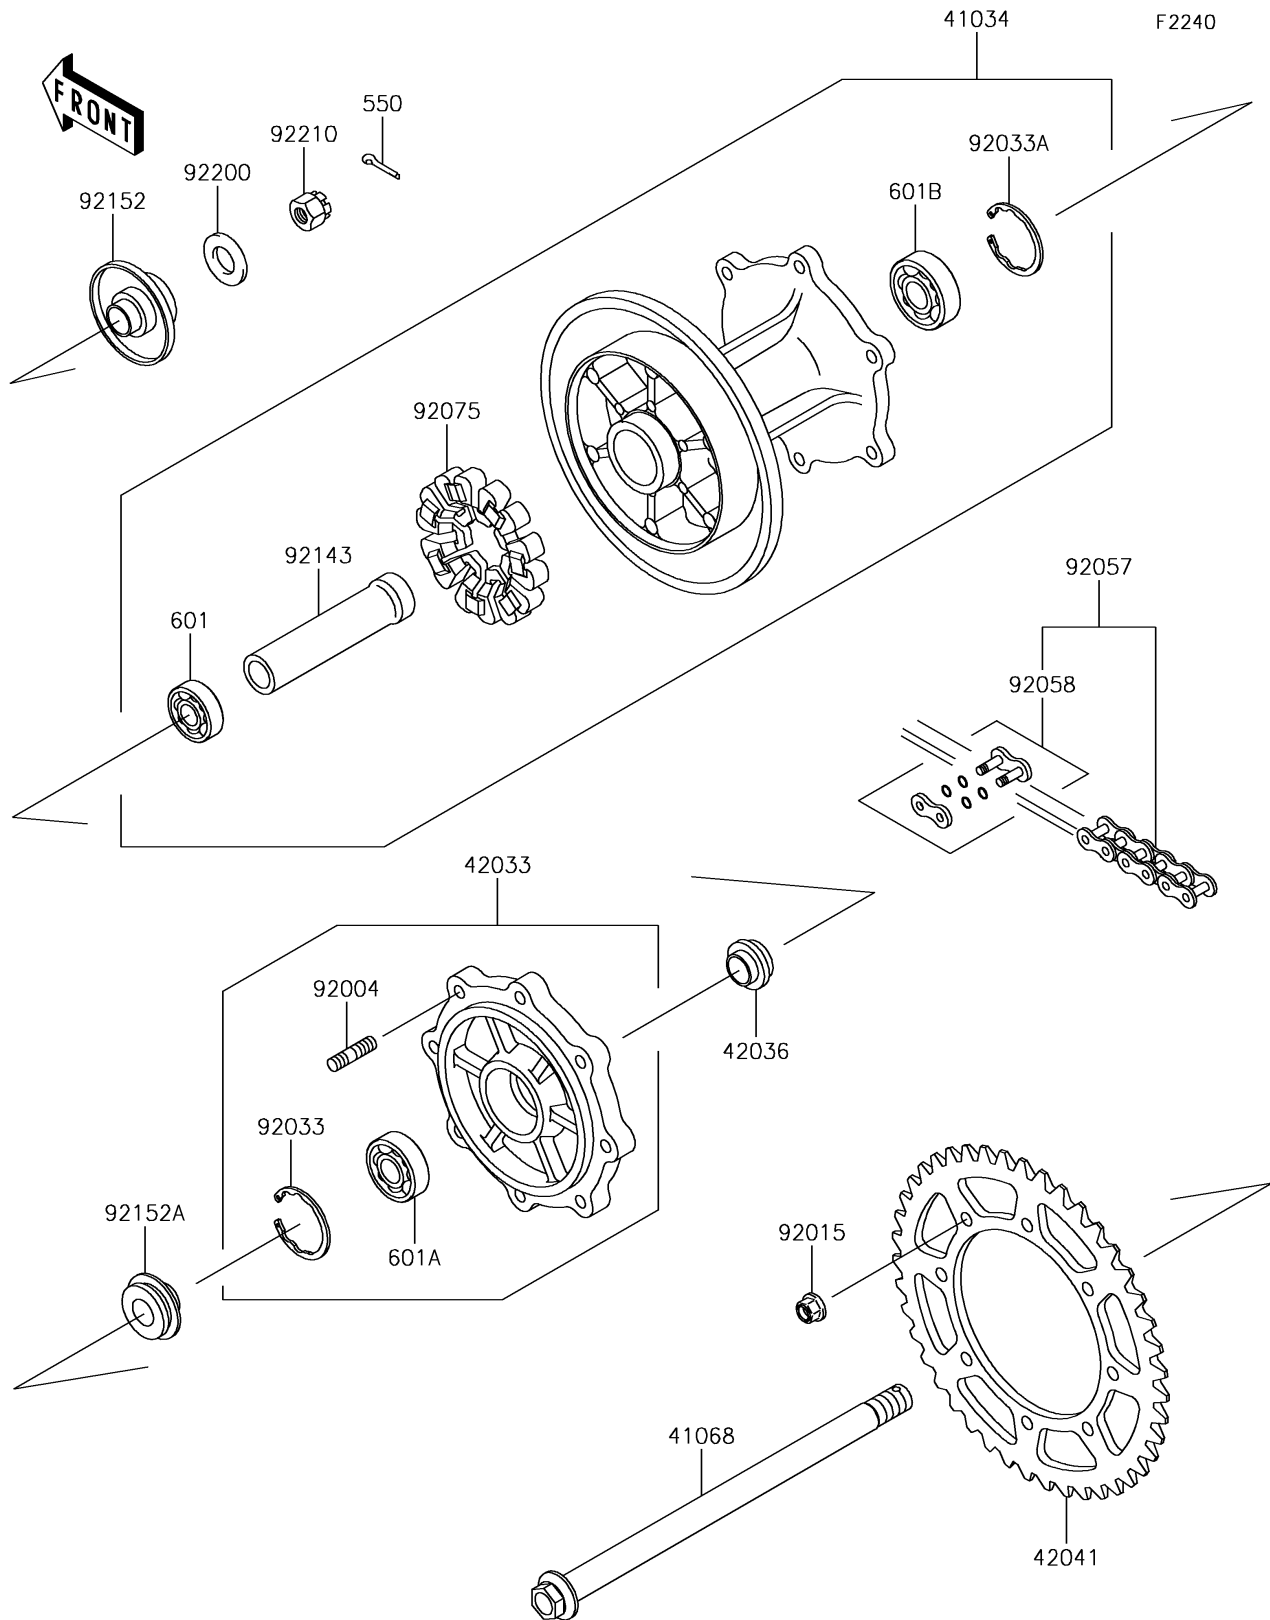

2018 KLR™650 PARTS DIAGRAM

Rear Hub

2018 KLR™650 PARTS LIST

Rear Hub

ITEM NAME	PART NUMBER	QUANTITY
DRUM-ASSY,REAR BRAKE,F.BLACK (Ref # 41034)	41034-0041-21	1
AXLE,RR (Ref # 41068)	41068-0056	1
COUPLING-ASSY,REAR HUB (Ref # 42033)	42033-1112	1
SLEEVE (Ref # 42036)	42036-0074	1
SPROCKET-HUB,43T (Ref # 42041)	42041-1260	1
PIN-COTTER,4.0X35 (Ref # 550)	550AA4035	1
BEARING-BALL,#6003G (Ref # 601)	601B6003G	1
BEARING-BALL,#6004UG (Ref # 601A)	601B6004UG	1
BEARING-BALL,#6204UG (Ref # 601B)	601B6204UG	1
STUD,8X16 (Ref # 92004)	92004-1150	1
NUT,8MM (Ref # 92015)	92015-1432	1
RING-SNAP,42MM (Ref # 92033)	92033-1041	1
RING-SNAP,47MM (Ref # 92033A)	92033-1042	1
CHAIN,DRIVE,EK520SR-02X106L (Ref # 92057)	92057-0019	1
JOINT-CHAIN,DRIVE (Ref # 92058)	92058-1102	1
DAMPER,SHOCK,RR HUB (Ref # 92075)	92075-1068	1
COLLAR,REAR BRAKE DRUM,L=113 (Ref # 92143)	92143-1060	1
COLLAR,L=30MM (Ref # 92152)	92152-0851	1
COLLAR,L=17MM (Ref # 92152A)	92152-0852	1
WASHER,17.3X32X3.2 (Ref # 92200)	92200-0563	1
NUT,CASTLE,16MM (Ref # 92210)	92210-1171	1