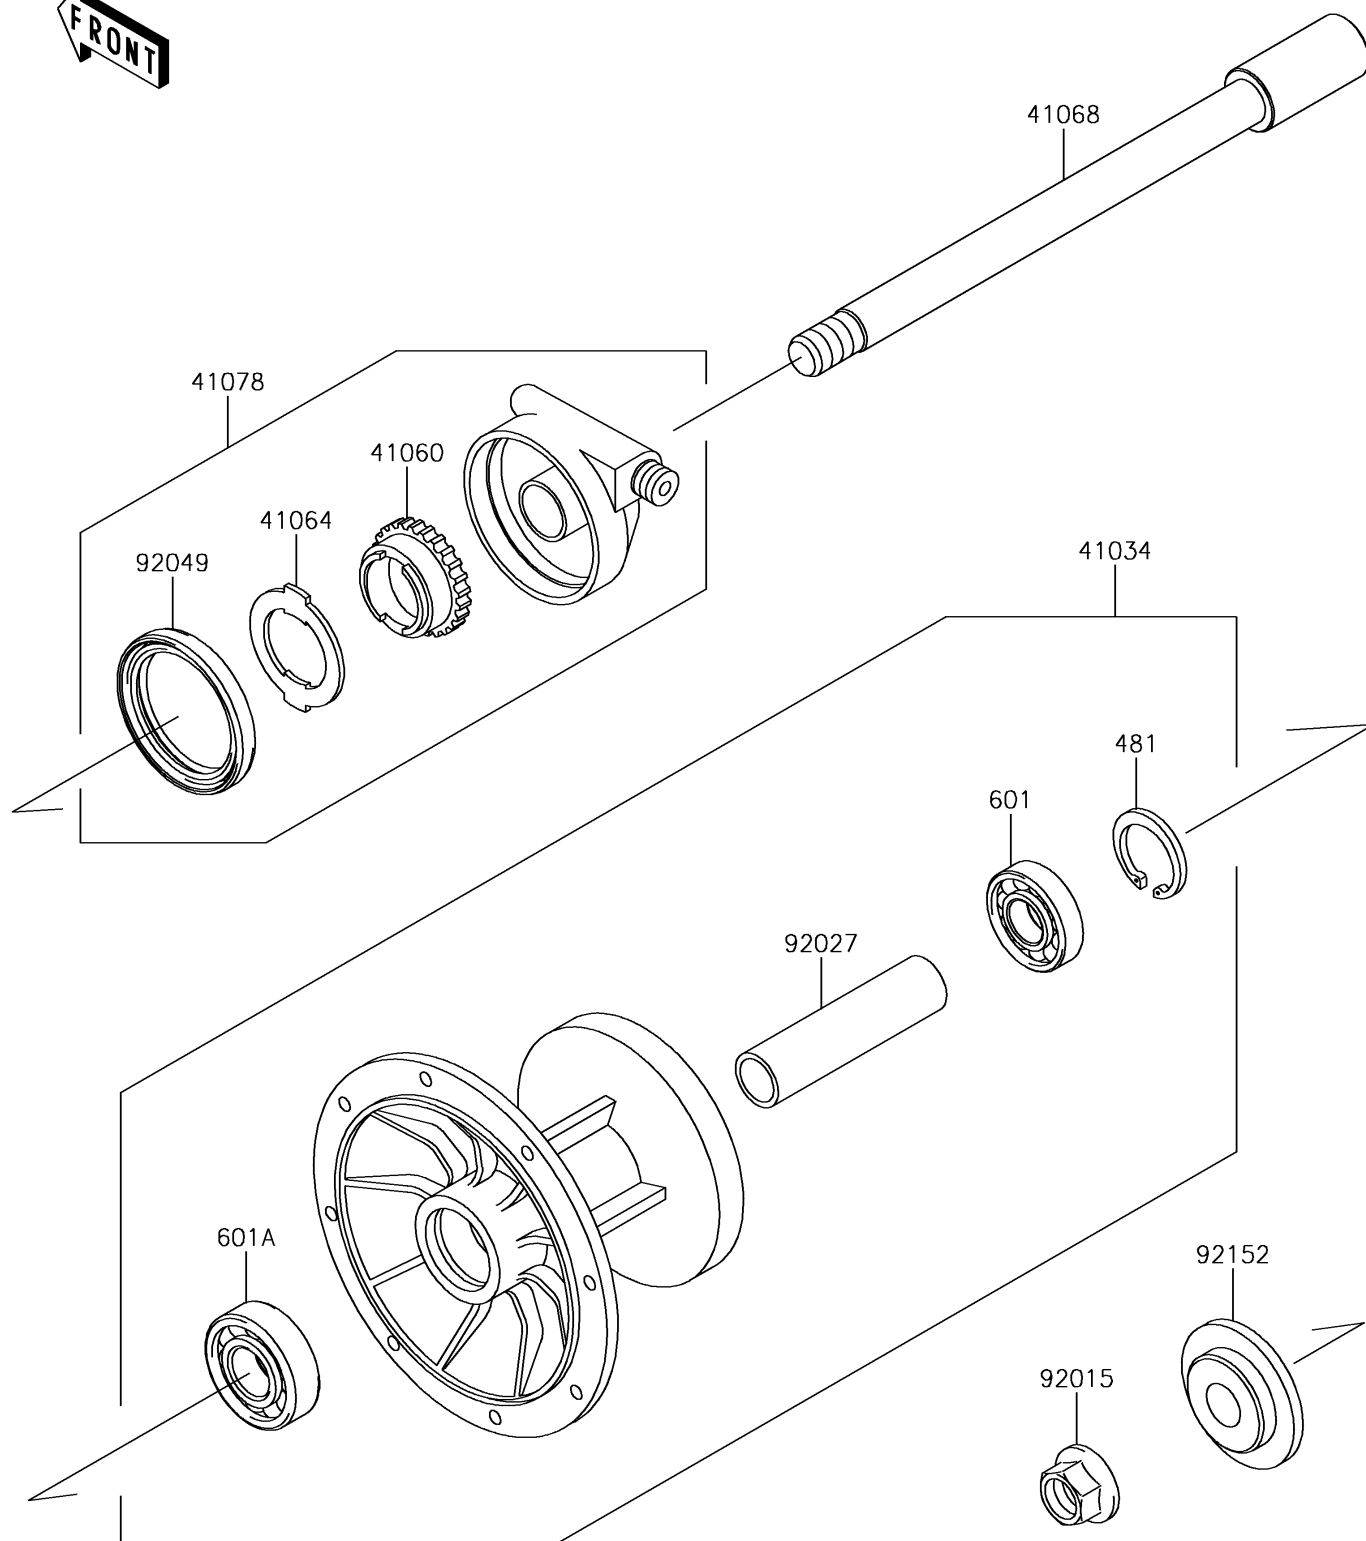

2018 KLR™650 PARTS DIAGRAM

Front Hub

F2230

2018 KLR™650 PARTS LIST

Front Hub

ITEM NAME	PART NUMBER	QUANTITY
DRUM-ASSY,FRONT BRAKE,F.BLACK (Ref # 41034)	41034-0040-21	1
GEAR-METER SCREW,24T (Ref # 41060)	41060-1101	1
RECEIVER-SPEEDOMETER (Ref # 41064)	41064-1051	1
AXLE,FR (Ref # 41068)	41068-0055	1
CASE-ASSY-METER GEAR (Ref # 41078)	41078-1051	1
CIRCLIP-TYPE-C,35MM (Ref # 481)	481J3500	1
BEARING-BALL,#6202UG (Ref # 601)	601B6202UG	1
BEARING-BALL,#6203UG (Ref # 601A)	601B6203UG	1
NUT,14MM (Ref # 92015)	92015-1407	1
COLLAR,FRONT BRAKE DRUM,L=79 (Ref # 92027)	92027-1683	1
SEAL-OIL,METER GEAR CASE (Ref # 92049)	92049-1172	1
COLLAR (Ref # 92152)	92152-0850	1