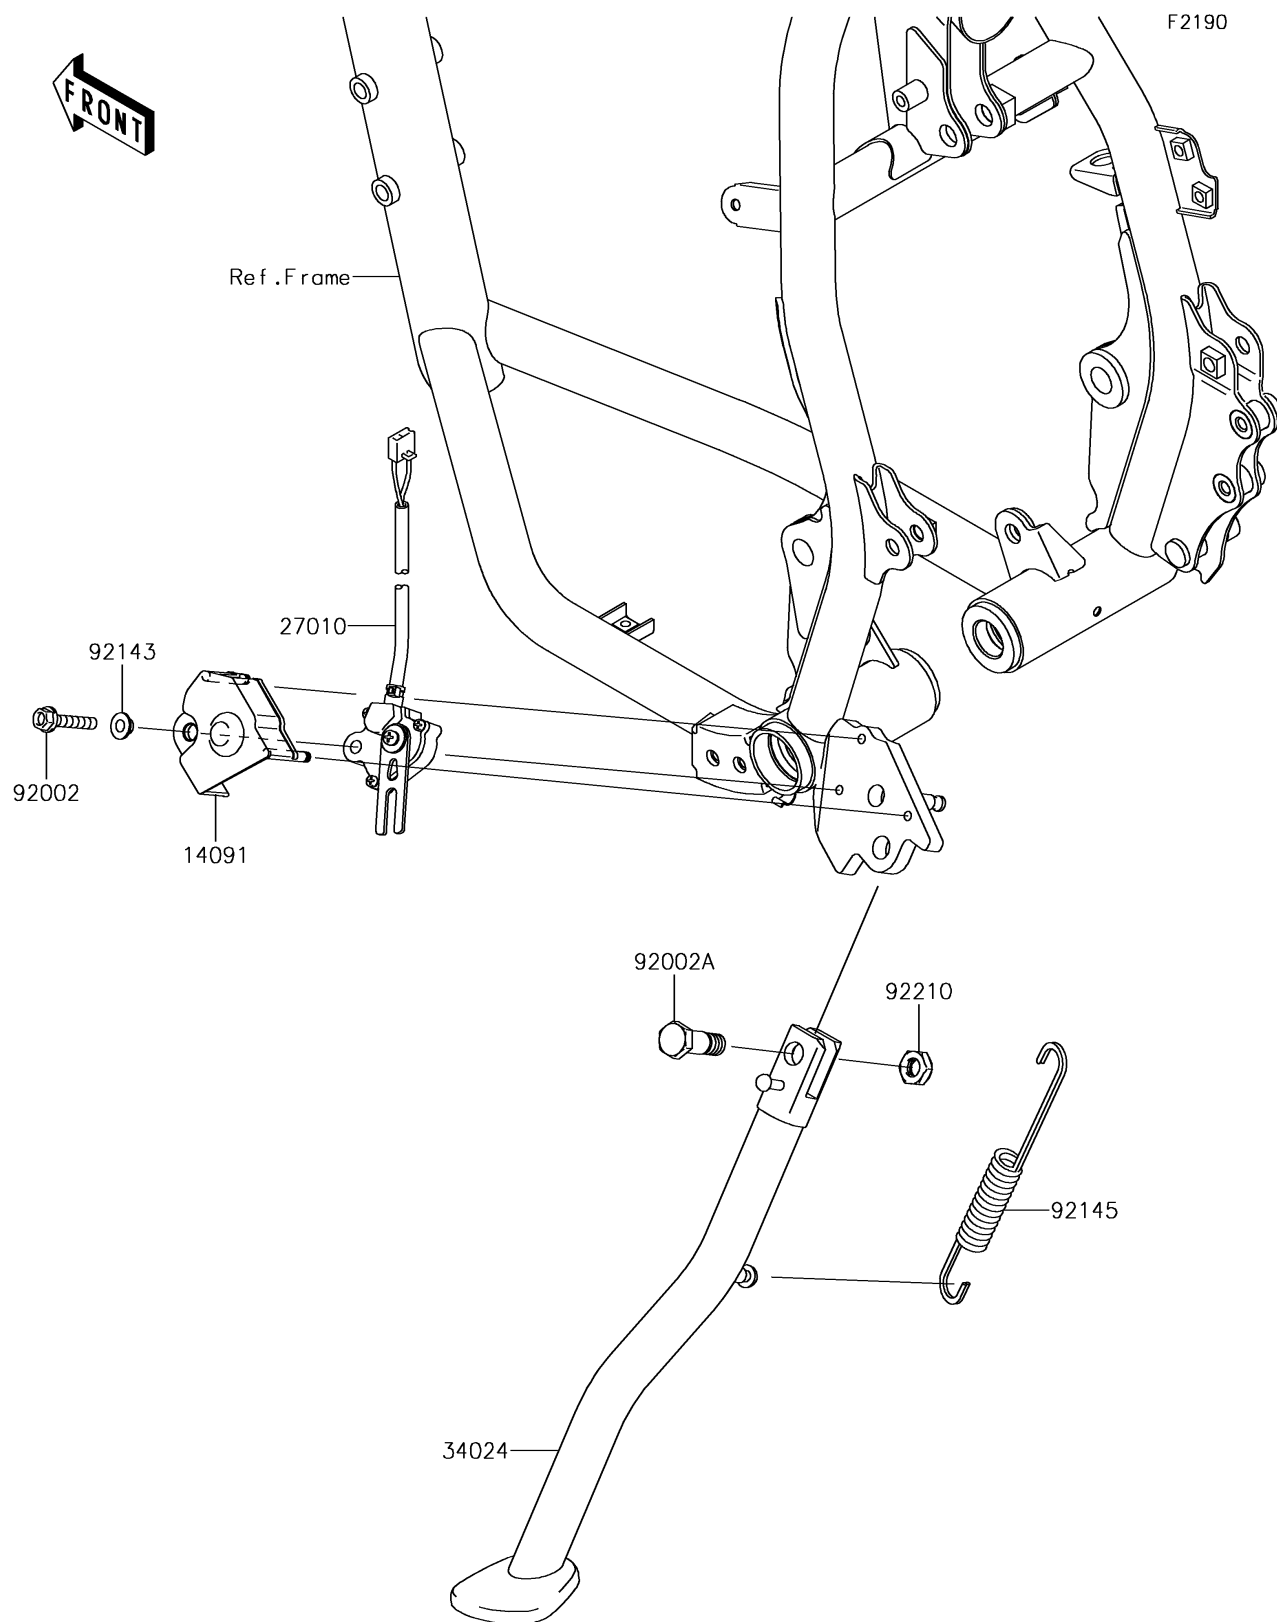

## 2018 KLR™650 PARTS DIAGRAM

Stand(s)

## 2018 KLR™650 PARTS LIST

Stand(s)

ITEM NAME	PART NUMBER	QUANTITY
COVER,SIDE STAND SWITCH (Ref # 14091)	14091-1553	1
SWITCH,SIDE STAND (Ref # 27010)	27010-0118	1
STAND-SIDE,F.S.BLACK (Ref # 34024)	34024-0031-18R	1
BOLT,FLANGED,6X25 (Ref # 92002)	92002-1582	1
BOLT,SIDE STAND (Ref # 92002A)	92002-1813	1
COLLAR (Ref # 92143)	92143-1331	1
SPRING,SIDE STAND (Ref # 92145)	92145-0085	1
NUT,LOCK,10MM (Ref # 92210)	92210-1184	1