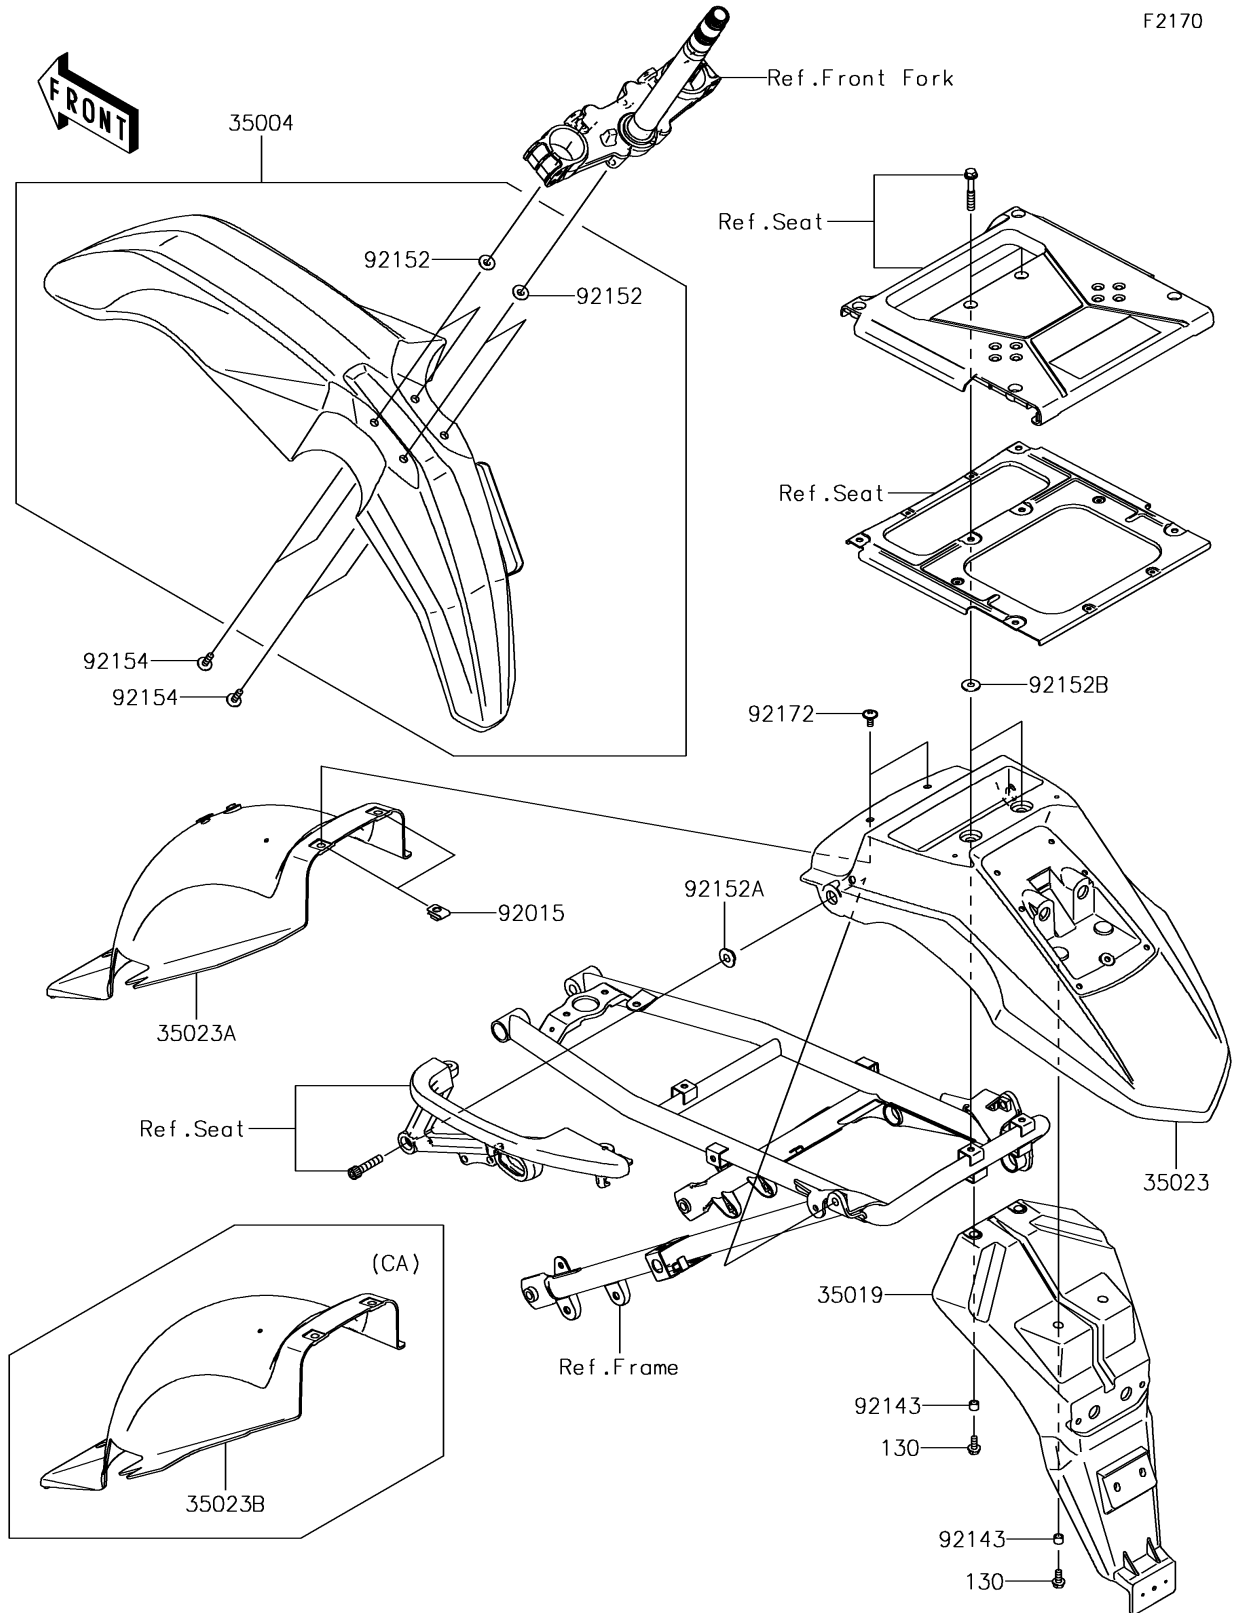

## 2018 KLR™650 PARTS DIAGRAM

Fenders

## 2018 KLR™650 PARTS LIST

### Fenders

ITEM NAME	PART NUMBER	QUANTITY
BOLT-FLANGED,6X14 (Ref # 130)	130BA0614	1
FENDER-FRONT,EBONY (Ref # 35004)	35004-0102-6C	1
FLAP (Ref # 35019)	35019-0070	1
FENDER-REAR,RR,EBONY (Ref # 35023)	35023-0086-6C	1
FENDER-REAR,FR (Ref # 35023B)	35023-0179	1
NUT,6MM (Ref # 92015)	92015-1602	1
COLLAR,6.8X10X7 (Ref # 92143)	92143-1407	1
COLLAR (Ref # 92152)	92152-0427	1
COLLAR (Ref # 92152A)	92152-0596	1
COLLAR (Ref # 92152B)	92152-1684	1
BOLT,FLANGED,6X20 (Ref # 92154)	92154-0392	1
SCREW,6X14 (Ref # 92172)	92172-0004	1