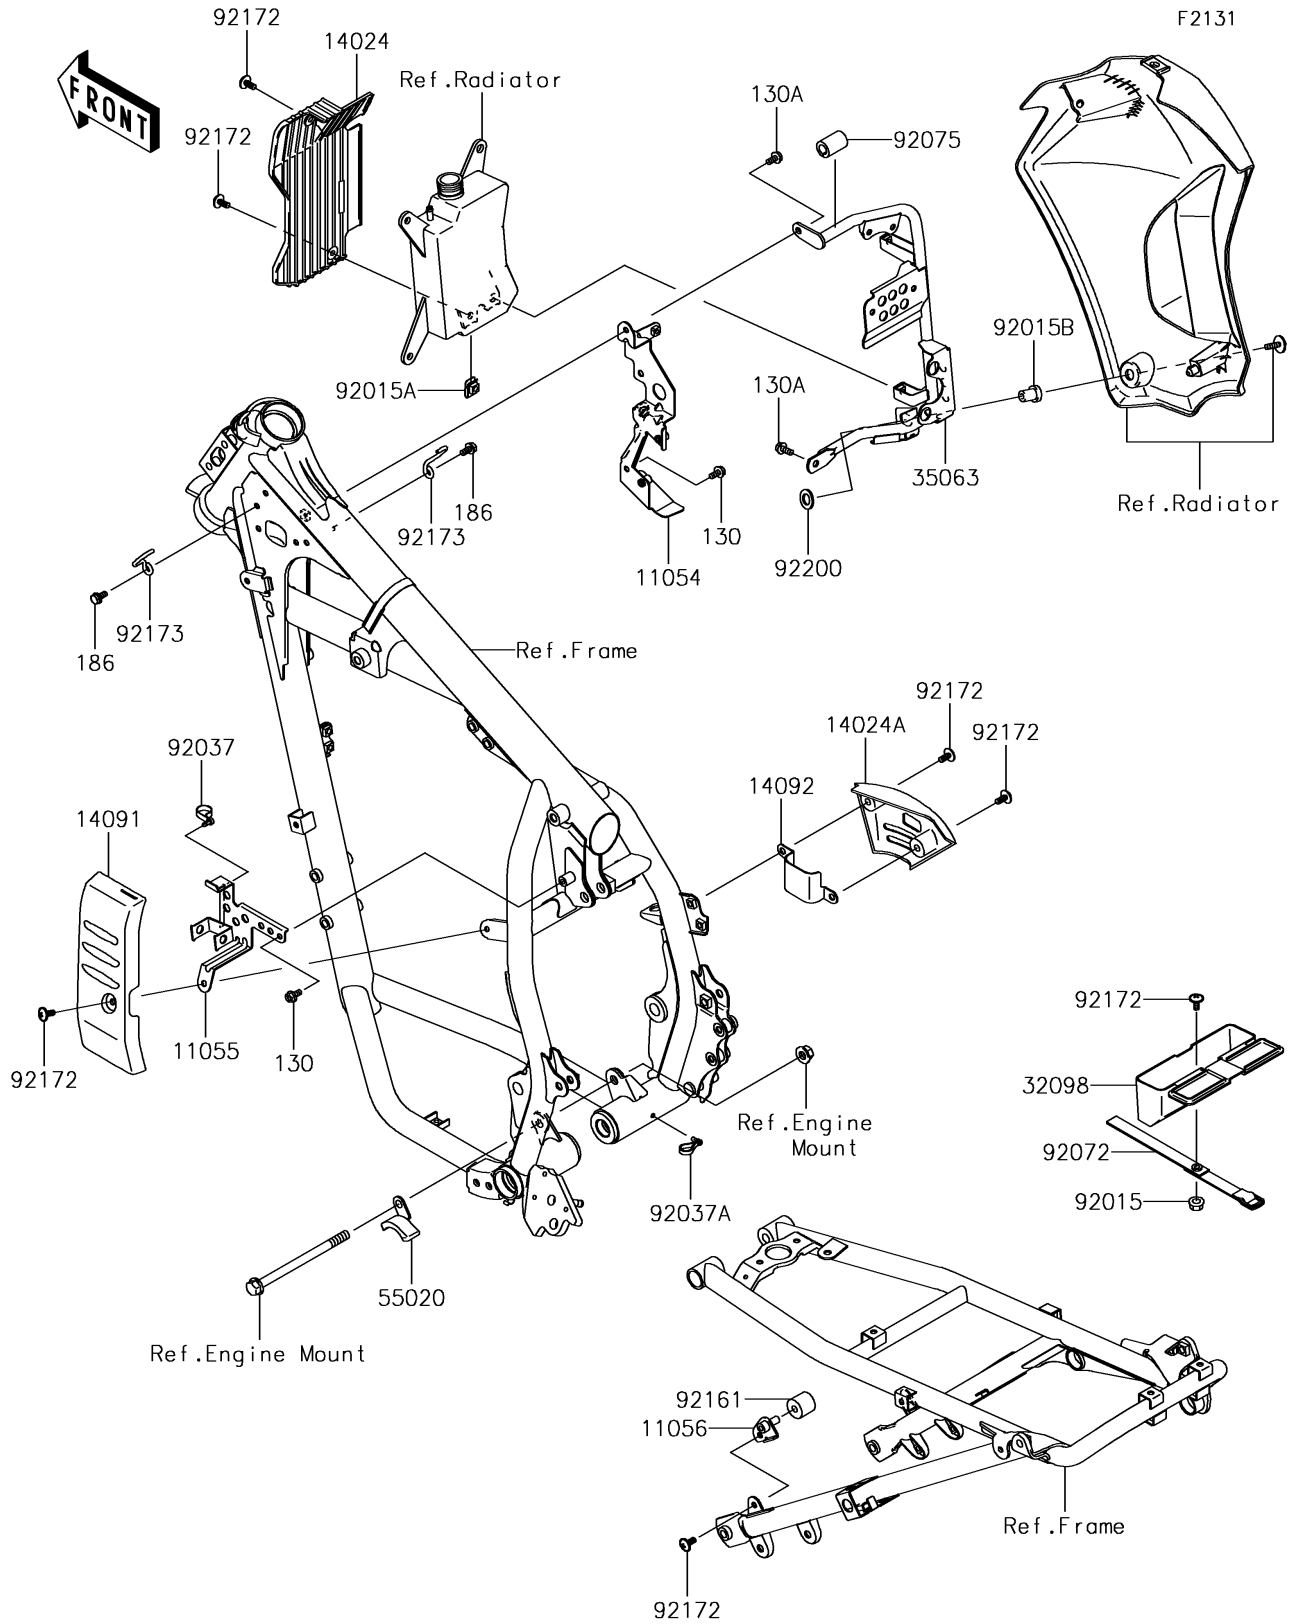

## 2018 KLR™650 PARTS DIAGRAM

### Frame Fittings

## 2018 KLR™650 PARTS LIST

### Frame Fittings

ITEM NAME	PART NUMBER	QUANTITY
BRACKET,ELECTRIC (Ref # 11054)	11054-0400	1
BRACKET,STARTER RELAY (Ref # 11055)	11055-0291	1
BRACKET (Ref # 11056)	11056-0137	1
BOLT-FLANGED,6X10 (Ref # 130)	130BB0610	1
BOLT-FLANGED,6X14 (Ref # 130A)	130BB0614	1
COVER,FRONT RESERVOIR (Ref # 14024)	14024-1372	1
COVER,RESERVOIR TANK (Ref # 14024A)	14024-1470	1
COVER,STARTER RELAY (Ref # 14091)	14091-0591	1
COVER (Ref # 14092)	14092-0134	1
BOLT-UPSET-WP,6X14 (Ref # 186)	186AA0614	1
CASE-TOOL,F.BLACK (Ref # 32098)	32098-0014-6Z	1
STAY,HORN&RESERVE (Ref # 35063)	35063-0702	1
GUARD,CHAIN (Ref # 55020)	55020-1266	1
NUT,FLANGED,6MM,BLACK (Ref # 92015)	92015-1233	1
NUT,6MM (Ref # 92015A)	92015-1602	1
NUT,RUBBER,6MM (Ref # 92015B)	92015-1692	1
CLAMP,SPEED,L=58 (Ref # 92037)	92037-1163	1
CLAMP,SPEED,L=80.5 (Ref # 92037A)	92037-1903	1
BAND,TOOL CASE (Ref # 92072)	92072-1219	1
DAMPER (Ref # 92075)	92075-1941	1
DAMPER (Ref # 92161)	92161-0510	1
SCREW,6X14 (Ref # 92172)	92172-0004	1
CLAMP (Ref # 92173)	92173-0211	1
WASHER,13X23X2 (Ref # 92200)	92200-0389	1