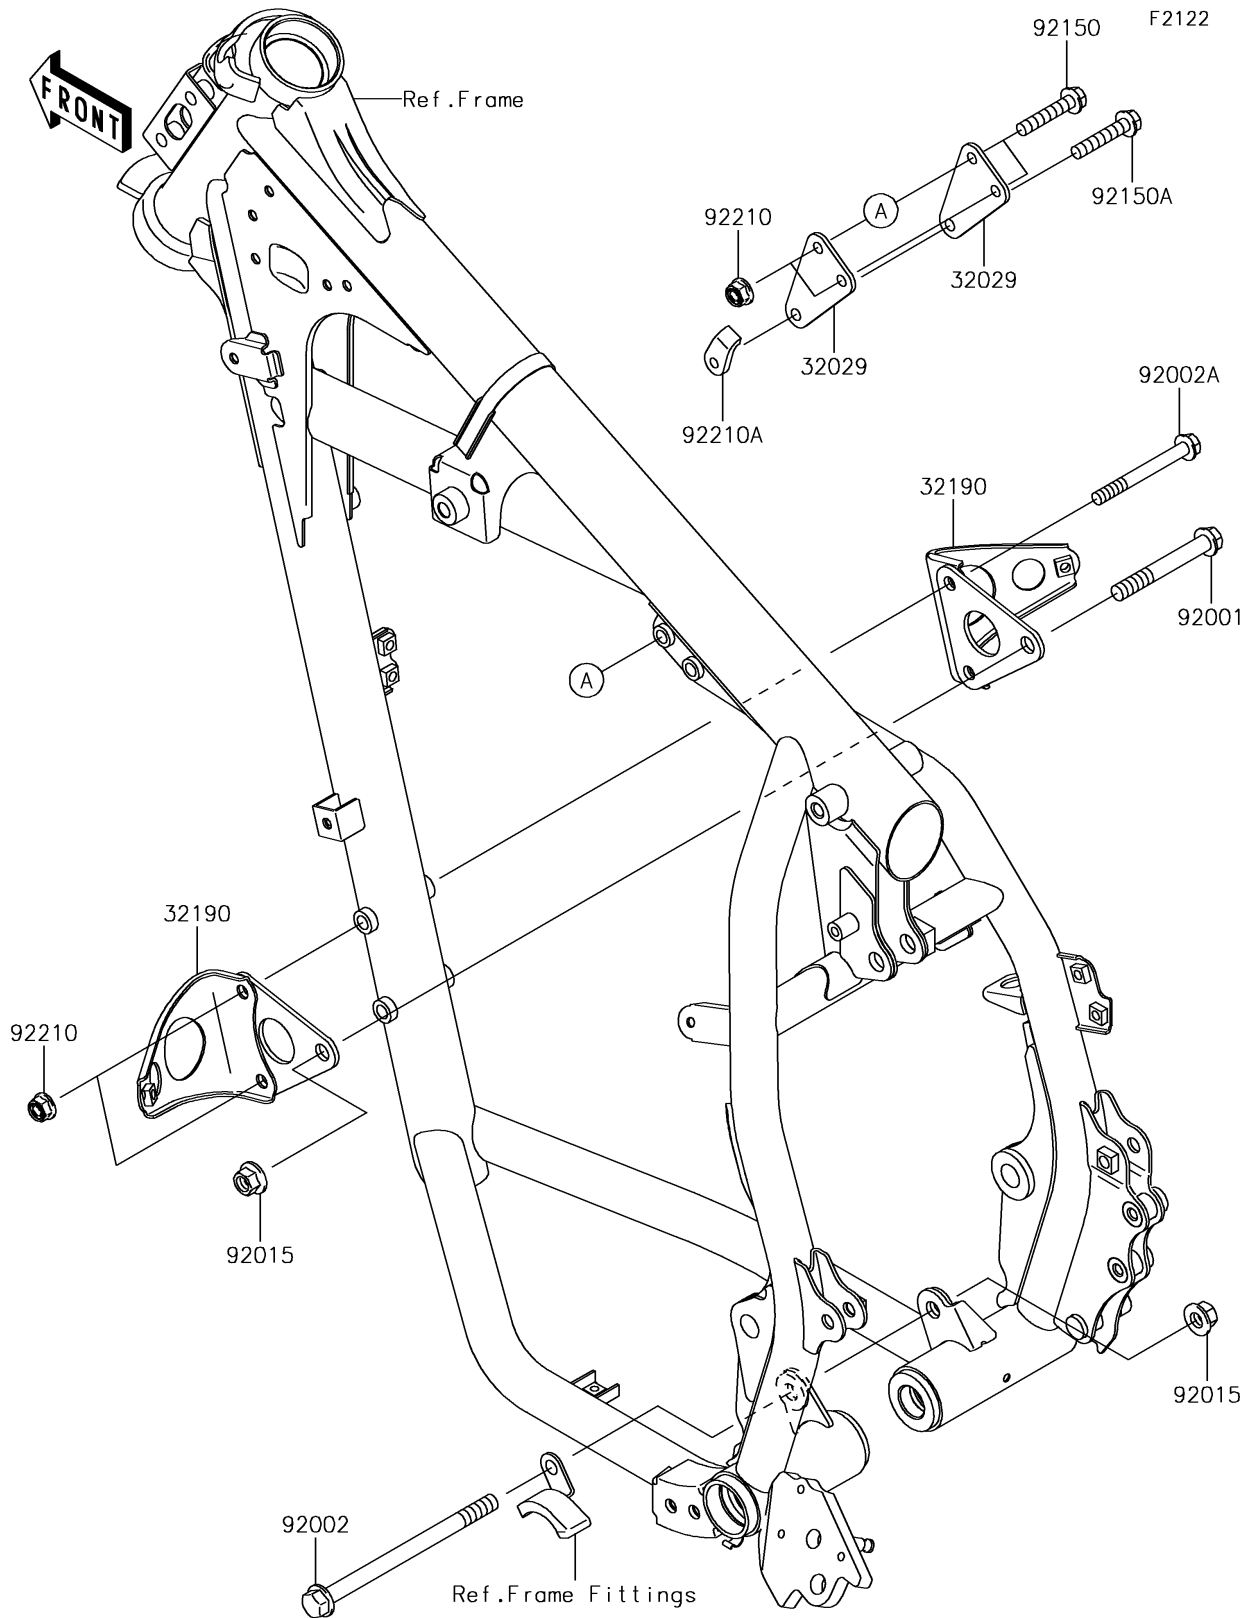

## 2018 KLR™650 PARTS DIAGRAM

Engine Mount

## 2018 KLR™650 PARTS LIST

Engine Mount

ITEM NAME	PART NUMBER	QUANTITY
BRACKET-ENGINE (Ref # 32029)	32029-1956	1
BRACKET-ENGINE,FR (Ref # 32190)	32190-0258	1
BOLT,10X75 (Ref # 92001)	92001-4021	1
BOLT,10X145 (Ref # 92002)	92002-1348	1
BOLT,FLANGED,8X75 (Ref # 92002A)	92002-1481	1
NUT,FLANGED,10MM (Ref # 92015)	92015-1415	1
BOLT,FLANGED,8X42 (Ref # 92150)	92150-1415	1
BOLT,FLANGED,8X42 (Ref # 92150A)	92150-1925	1
NUT,FLANGED,LOCK,8MM (Ref # 92210)	92210-0159	1
NUT,PLATE,8MM (Ref # 92210A)	92210-0608	1