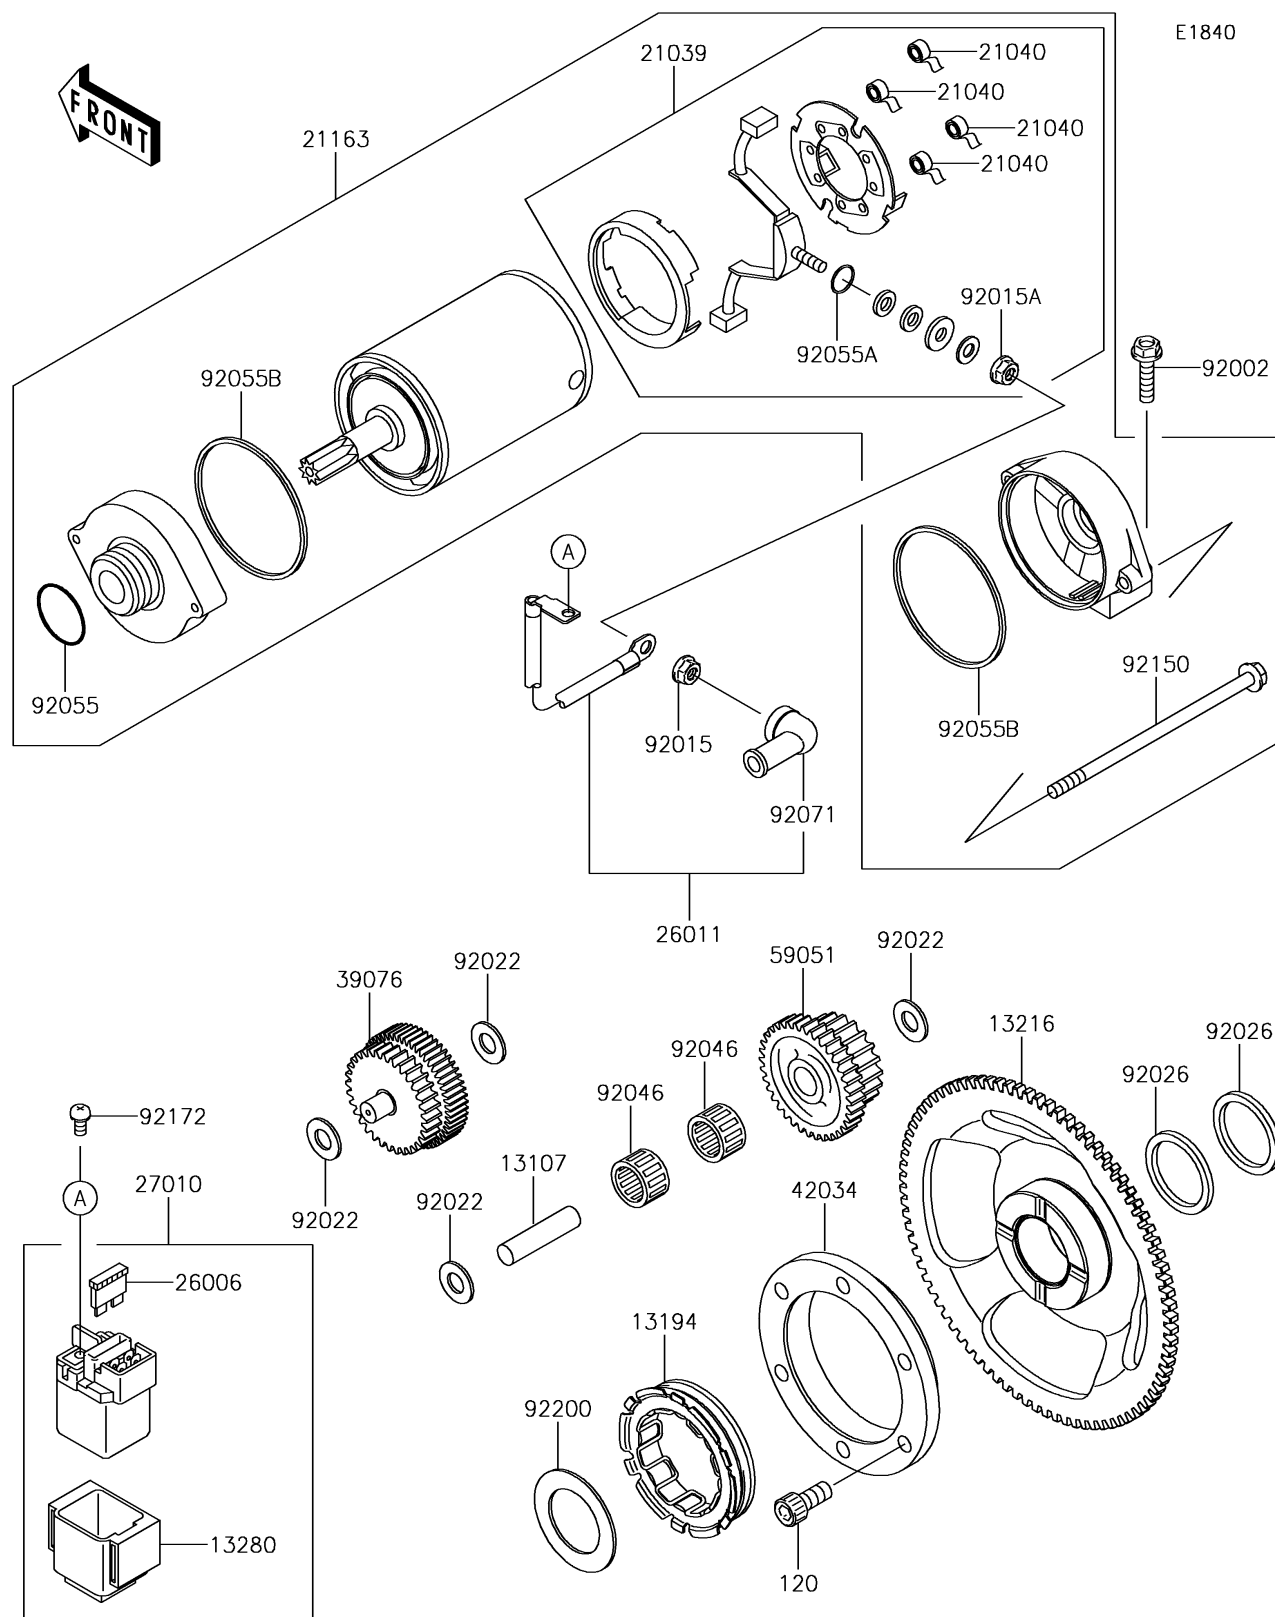

2018 KLR™650 PARTS DIAGRAM

Starter Motor

2018 KLR™650 PARTS LIST

Starter Motor

ITEM NAME	PART NUMBER	QUANTITY
BOLT-SOCKET,8X18 (Ref # 120)	120CA0818	1
SHAFT,IDLER (Ref # 13107)	13107-1135	1
CLUTCH-ONEWAY (Ref # 13194)	13194-1089	1
GEAR-COMP,ONEWAY CLUTCH (Ref # 13216)	13216-0044	1
HOLDER (Ref # 13280)	13280-0816	1
BRUSH,CARBON (Ref # 21039)	21039-1060	1
SPRING-BRUSH (Ref # 21040)	21040-1055	1
STARTER-ELECTRIC (Ref # 21163)	21163-1108	1
FUSE,BLADE,20A,YELLOW (Ref # 26006)	26006-1051	1
WIRE-LEAD,STARTER (Ref # 26011)	26011-0781	1
SWITCH (Ref # 27010)	27010-0774	1
LIMITER,STARTER IDLE GEAR (Ref # 39076)	39076-0021	1
COUPLING (Ref # 42034)	42034-1094	1
GEAR-SPUR,20T & 37T (Ref # 59051)	59051-1133	1
BOLT,FLANGED,6X25 (Ref # 92002)	92002-1086	1
NUT,FLANGED,6MM (Ref # 92015)	92015-1367	1
NUT,STARTER MOTOR (Ref # 92015A)	92015-1476	1
WASHER,10.2X20X0.5 (Ref # 92022)	92022-1649	1
SPACER (Ref # 92026)	92026-1474	1
BEARING-NEEDLE,K10X14X10 (Ref # 92046)	92046-1134	1
RING-O (Ref # 92055)	92055-1276	1
RING-O,4.5X2.0 (Ref # 92055A)	92055-1370	1
RING-O,STARTER MOTOR (Ref # 92055B)	92055-1381	1
GROMMET (Ref # 92071)	92071-0705	1
BOLT,STARTER MOTOR (Ref # 92150)	92150-1913	1
SCREW-PAN-WS-CROS,5X10 (Ref # 92172)	92172-0234	1
WASHER,32.2X50 (Ref # 92200)	92200-0555	1