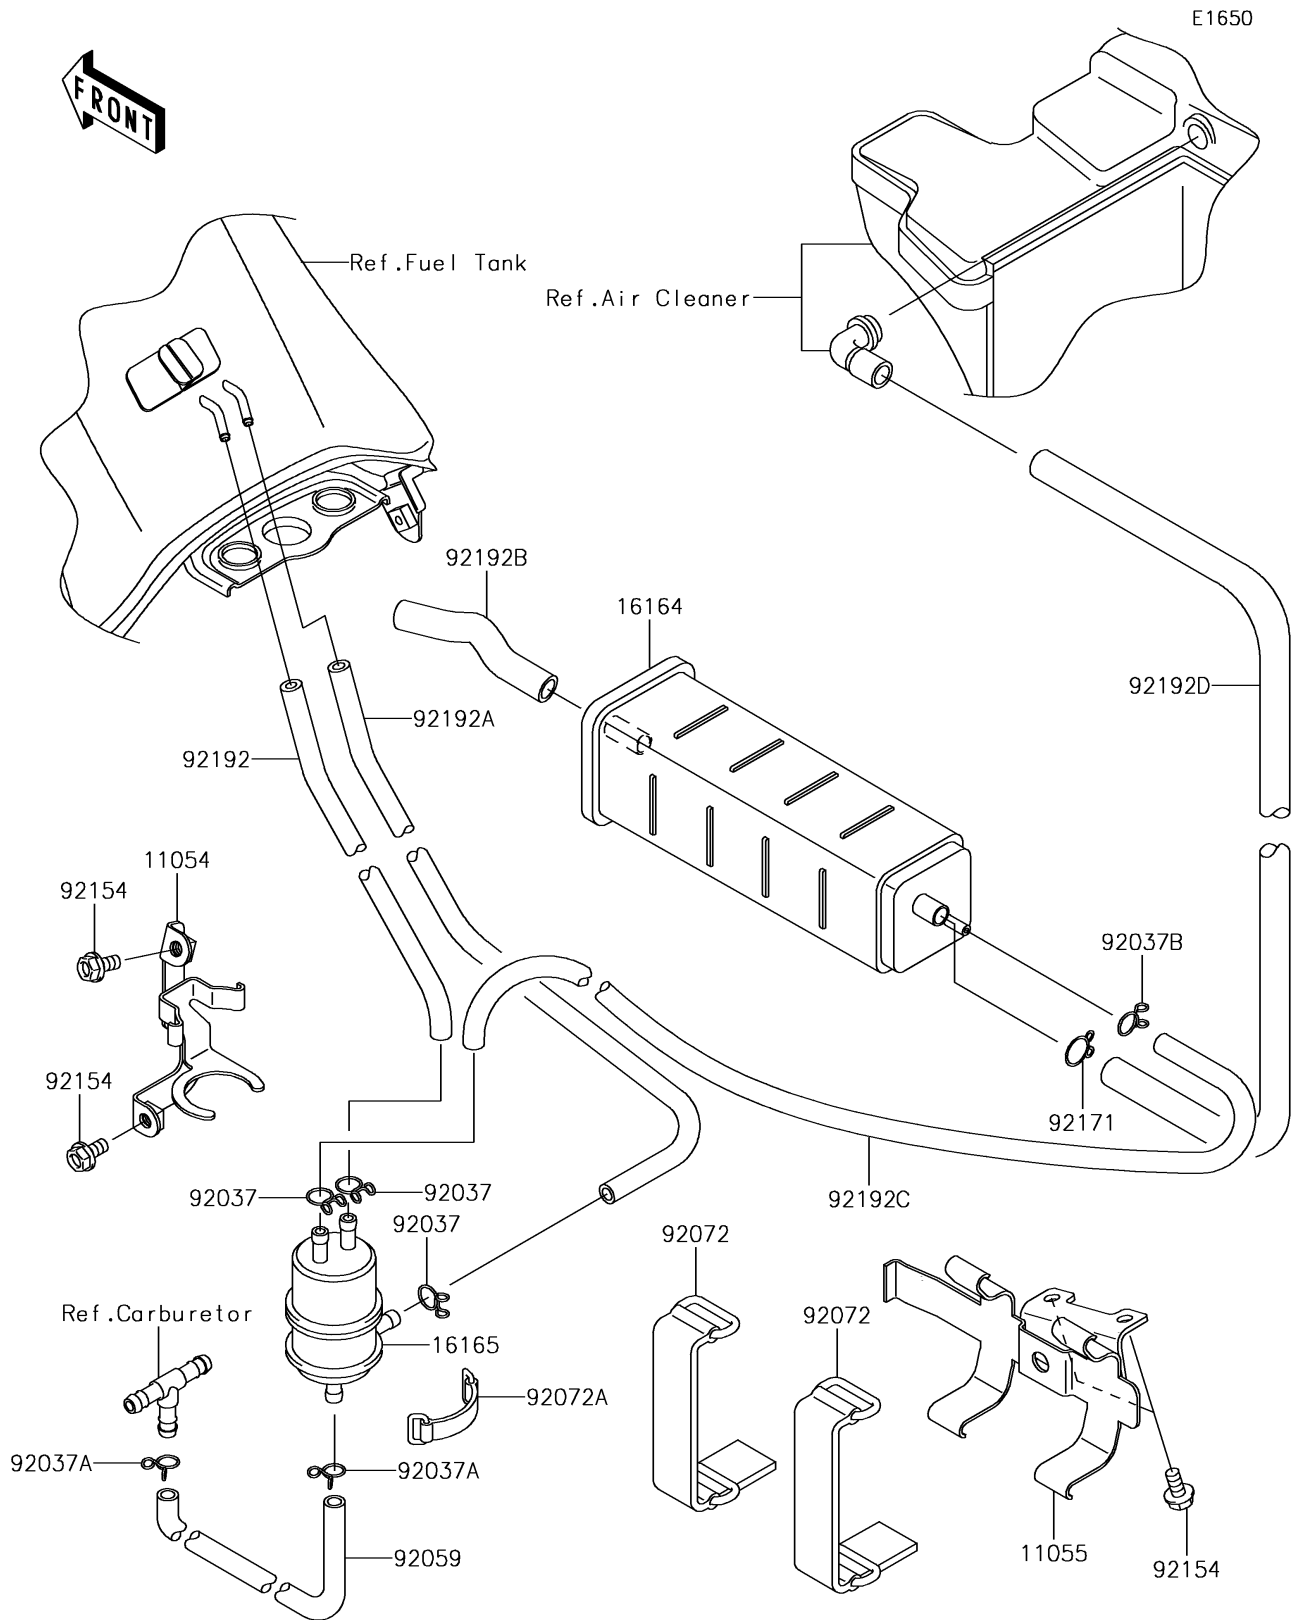

2018 KLR™650 PARTS DIAGRAM

Fuel Evaporative System(CA)

2018 KLR™650 PARTS LIST

Fuel Evaporative System(CA)

ITEM NAME	PART NUMBER	QUANTITY
BRACKET,SEPARATOR (Ref # 11054)	11054-0494	1
BRACKET,CANISTER (Ref # 11055)	11055-1266	1
CANISTER (Ref # 16164)	16164-0009	1
SEPARATOR (Ref # 16165)	16165-1001	1
CLAMP,TUBE (Ref # 92037)	92037-147	1
CLAMP (Ref # 92037A)	92037-1712	1
CLAMP,14MM (Ref # 92037B)	92037-1862	1
TUBE,4X9X310,WHITE (Ref # 92059)	92059-1804	1
BAND,L=90 (Ref # 92072)	92072-0135	1
BAND,L=50 (Ref # 92072A)	92072-1419	1
BOLT,FLANGED,6X12 (Ref # 92154)	92154-1050	1
CLAMP (Ref # 92171)	92171-0576	1
TUBE,5X9X400 (Ref # 92192)	92192-0519	1
TUBE,5X10X300 (Ref # 92192A)	92192-0520	1
TUBE,AIR INTAKE,CANISTER (Ref # 92192B)	92192-0743	1
TUBE,SEPARATOR-CANISTER (Ref # 92192C)	92192-0758	1
TUBE,A/C-CANISTER (Ref # 92192D)	92192-0759	1