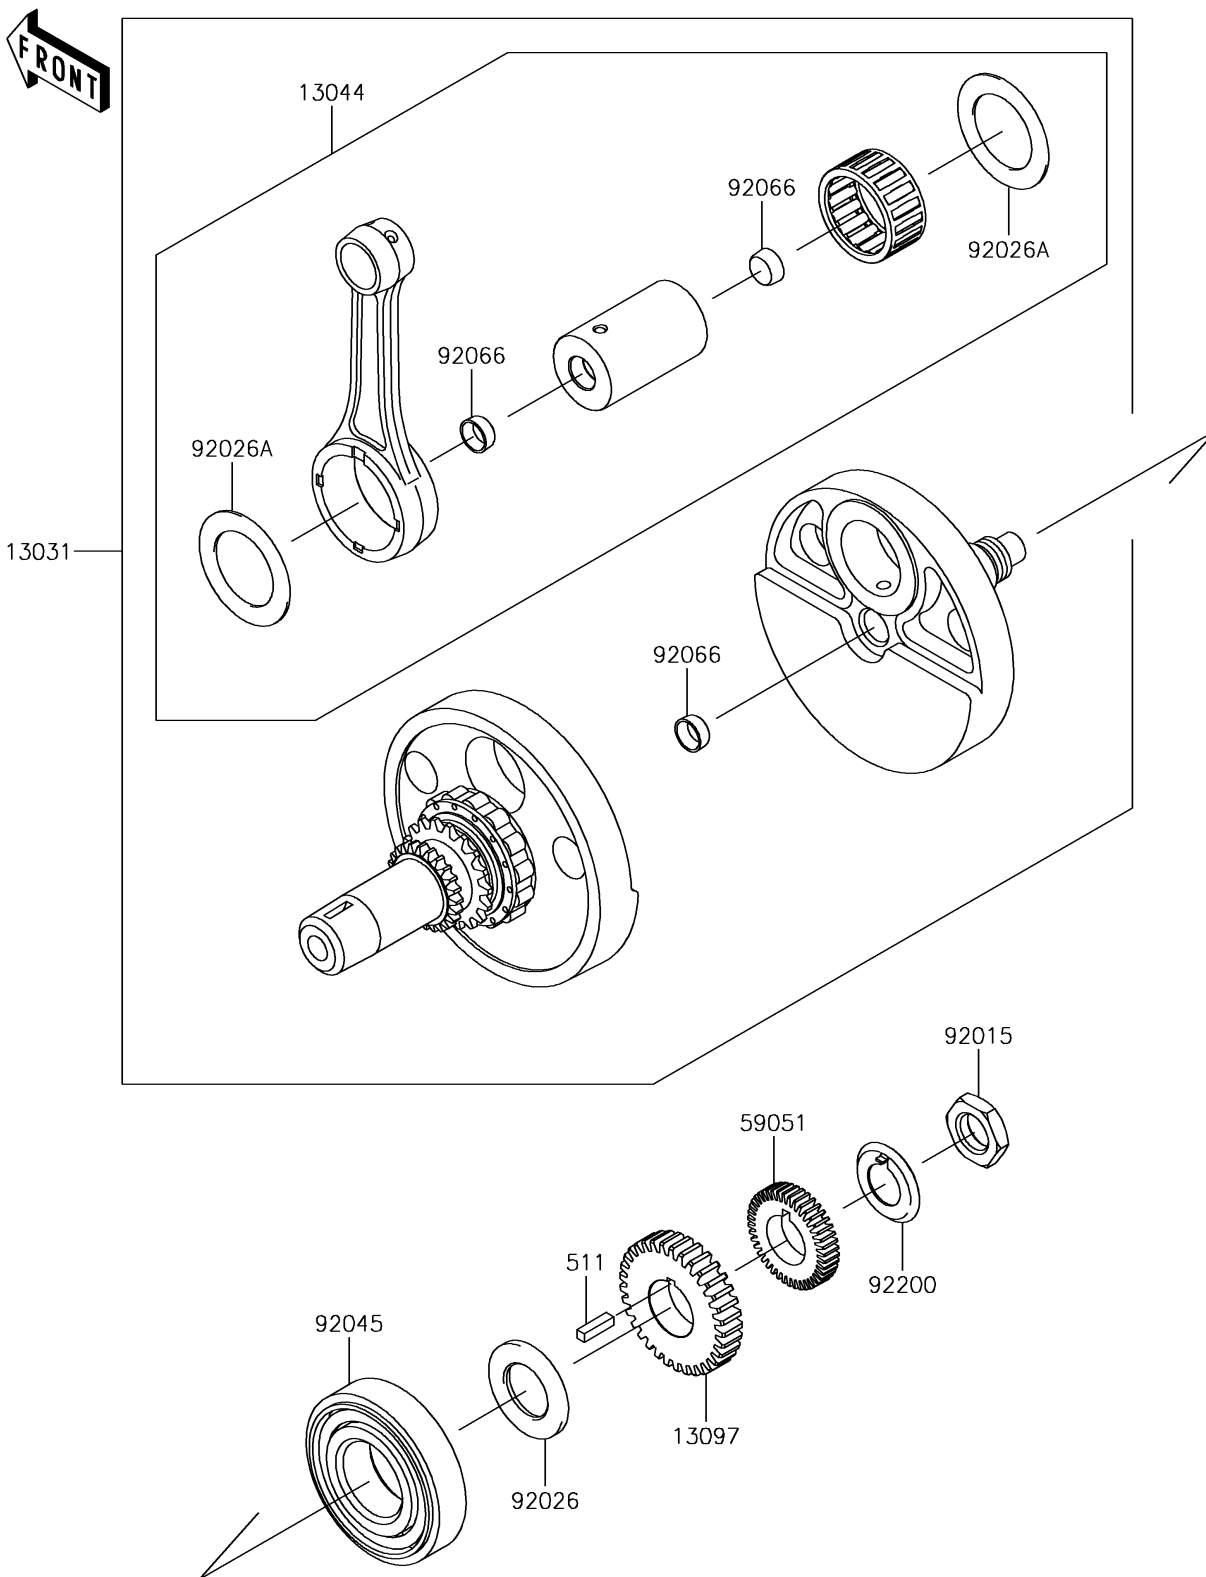

## 2018 KLR™650 PARTS DIAGRAM

Crankshaft

E1321

## 2018 KLR™650 PARTS LIST

Crankshaft

ITEM NAME	PART NUMBER	QUANTITY
CRANKSHAFT-COMP (Ref # 13031)	13031-0144	1
SET-CONNECTING ROD (Ref # 13044)	13044-5073	1
GEAR-PRIMARY SPUR,33T (Ref # 13097)	13097-1333	1
KEY-SUNK (Ref # 511)	511A0520	1
GEAR-SPUR,27T (Ref # 59051)	59051-1145	1
NUT,22MM (Ref # 92015)	92015-1890	1
SPACER (Ref # 92026)	92026-0150	1
SPACER,40X60X1.5 (Ref # 92026A)	92026-0152	1
BEARING-BALL,40X90X23 (Ref # 92045)	92045-0065	1
PLUG (Ref # 92066)	92066-1154	1
WASHER (Ref # 92200)	92200-0557	1