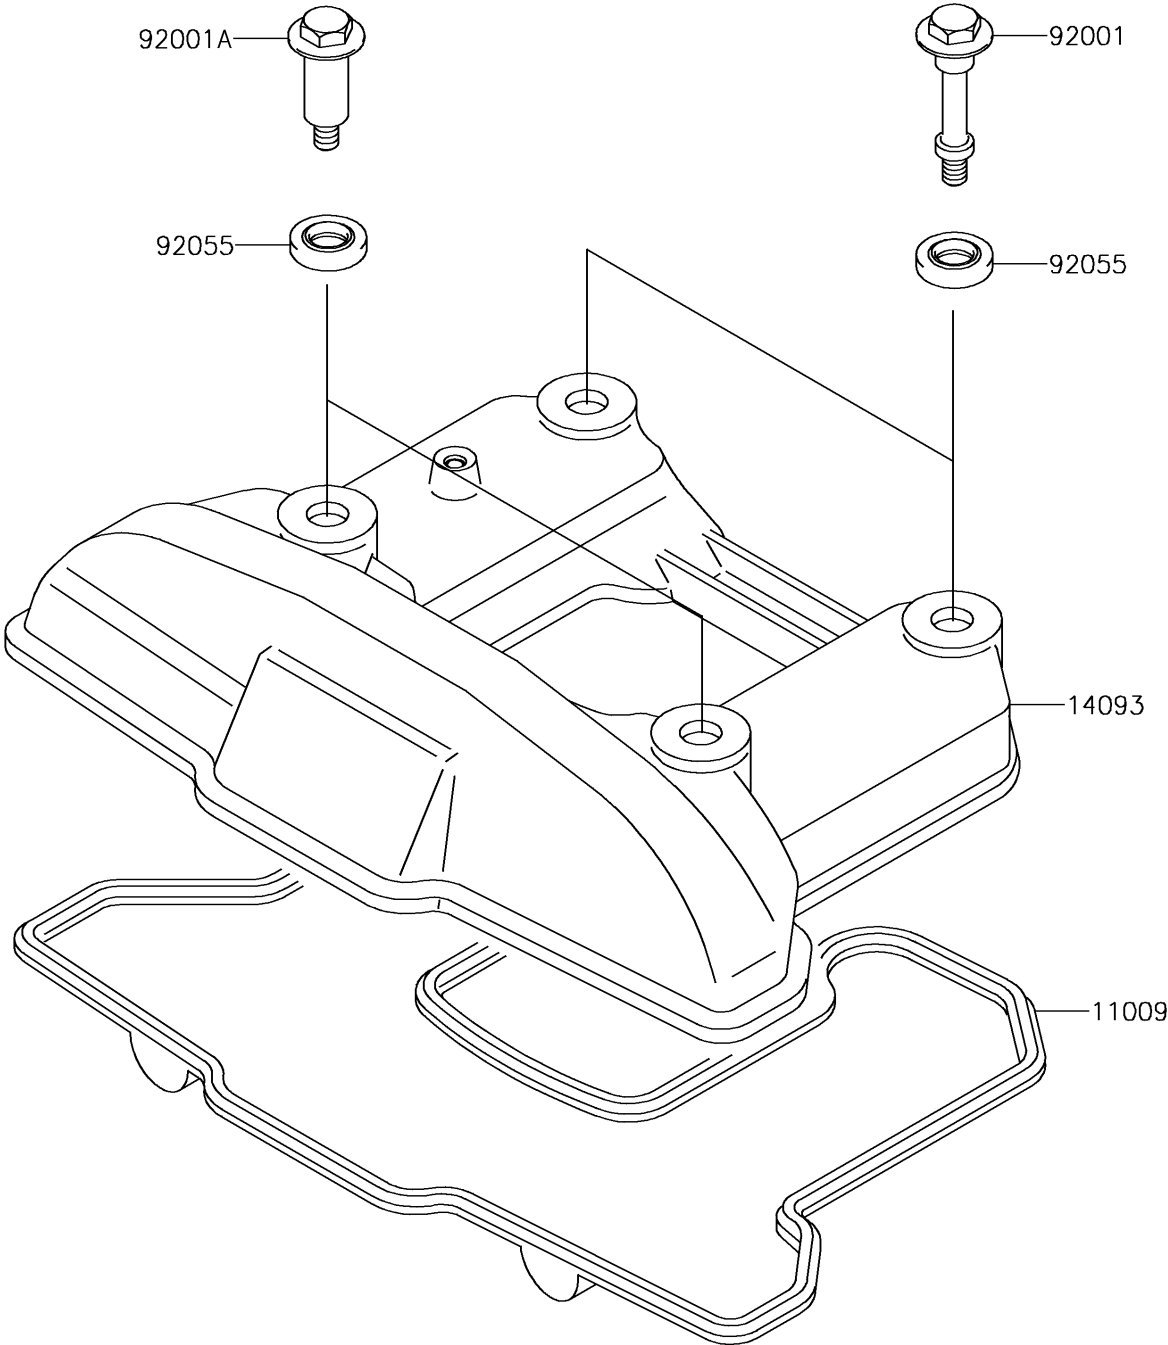

2018 KLR™650 PARTS DIAGRAM

Cylinder Head Cover

E1112

2018 KLR™650 PARTS LIST

Cylinder Head Cover

ITEM NAME	PART NUMBER	QUANTITY
GASKET,HEAD COVER (Ref # 11009)	11009-1365	1
COVER,HEAD (Ref # 14093)	14093-0059	1
BOLT,L=46.5 (Ref # 92001)	92001-1853	1
BOLT,L=34.5 (Ref # 92001A)	92001-1854	1
RING-O,HEAD COVER BOLT (Ref # 92055)	92055-0195	1