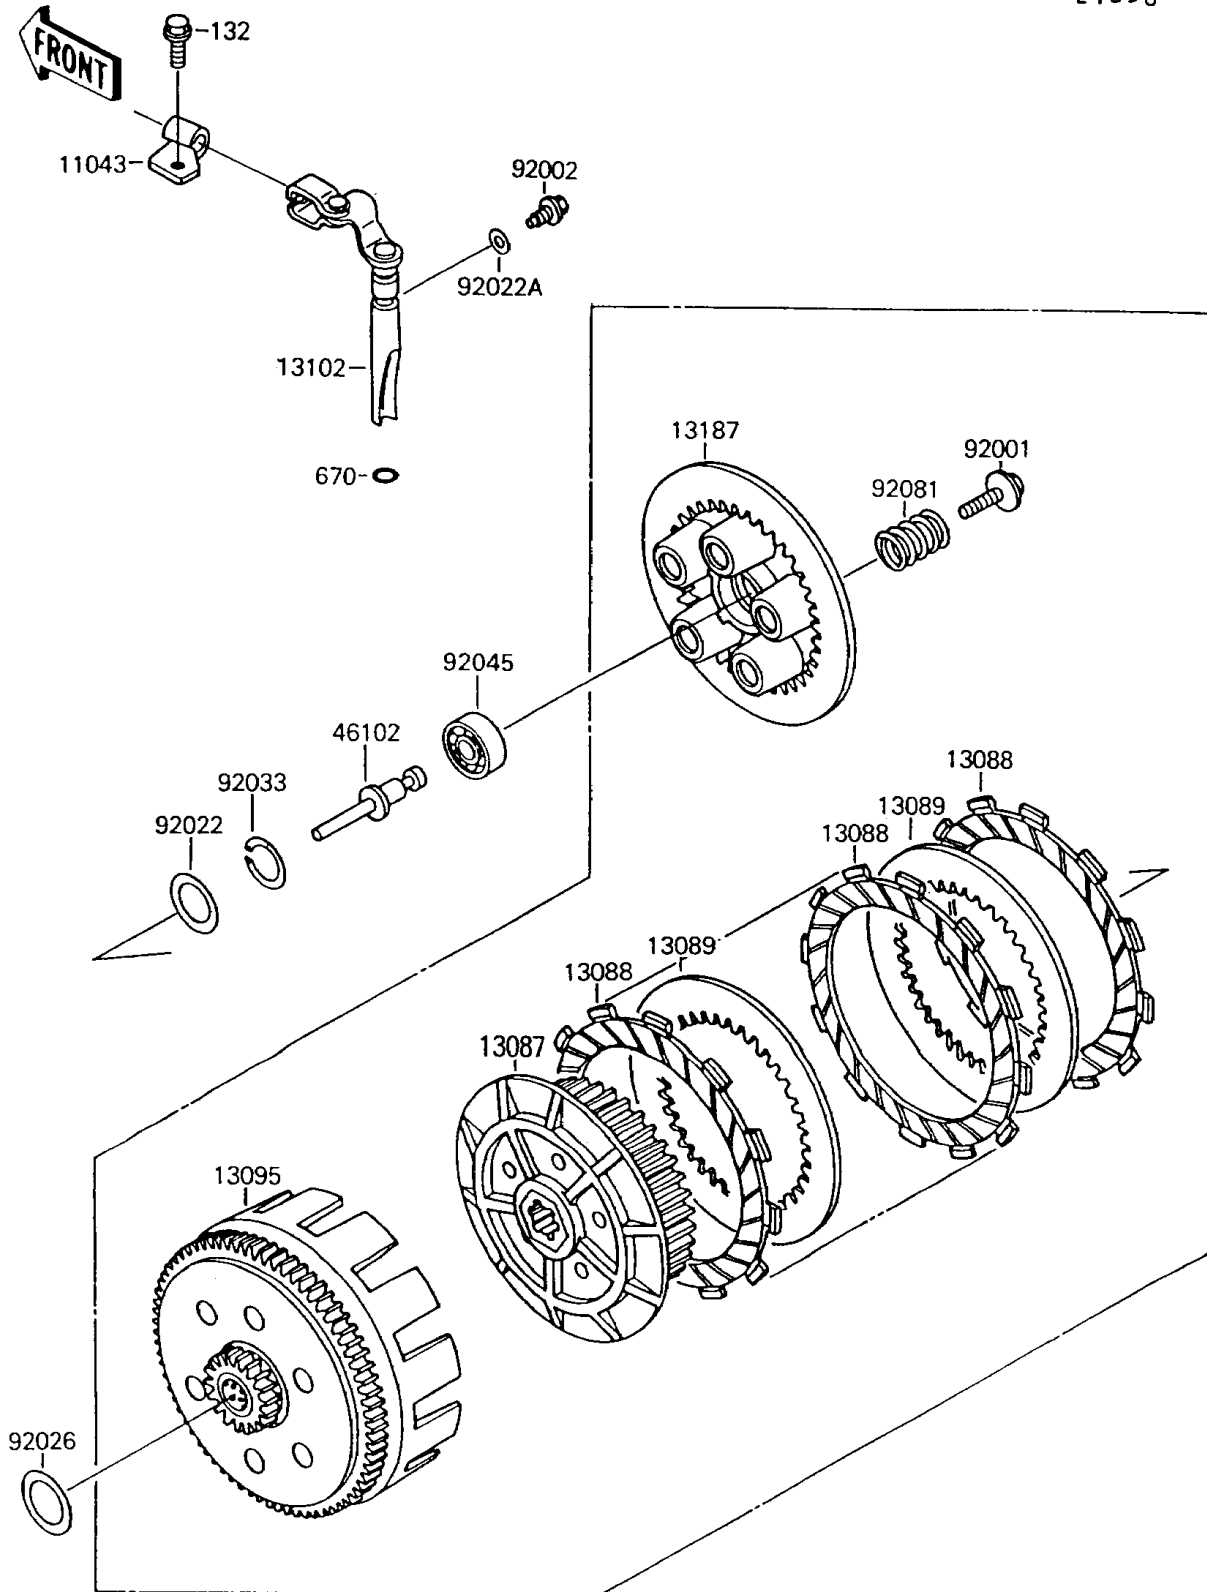

1994 Mojave® 250 PARTS DIAGRAM

Clutch

E1350

1994 Mojave® 250 PARTS LIST

Clutch

ITEM NAME	PART NUMBER	QUANTITY
BRACKET,CLUTCH CABLE (Ref # 11043)	11043-1931	1
HUB-CLUTCH (Ref # 13087)	13087-1001	1
PLATE-FRICTION (Ref # 13088)	13088-1057	1
PLATE-CLUTCH,T=1.6 (Ref # 13089)	13089-013	1
HOUSING-COMP-CLUTCH (Ref # 13095)	13095-1148	1
RELEASE-COMP-CLUTCH (Ref # 13102)	13102-1064	1
PLATE-CLUTCH OPERATING (Ref # 13187)	13187-1008	1
ROD,CLUTCH PUSH (Ref # 46102)	46102-1033	1
BOLT,CLUTCH SPRING,6X18 (Ref # 92001)	92001-1576	1
BOLT,CLUTCH RELEASE (Ref # 92002)	92002-1356	1
WASHER,20.5X30X1,STEEL (Ref # 92022)	92022-112	1
WASHER,6.2X11X1 (Ref # 92022A)	92022-304	1
SPACER,20.1X30X4 (Ref # 92026)	92026-1274	1
RING-SNAP,18MM (Ref # 92033)	92033-029	1
BEARING-BALL,6001C3ML01 (Ref # 92045)	92045-1235	1
SPRING,CLUTCH (Ref # 92081)	92081-083	1
BOLT-FLANGED-SMALL (Ref # 132)	132J0612	1
O RING,9MM (Ref # 670)	670B1509	1