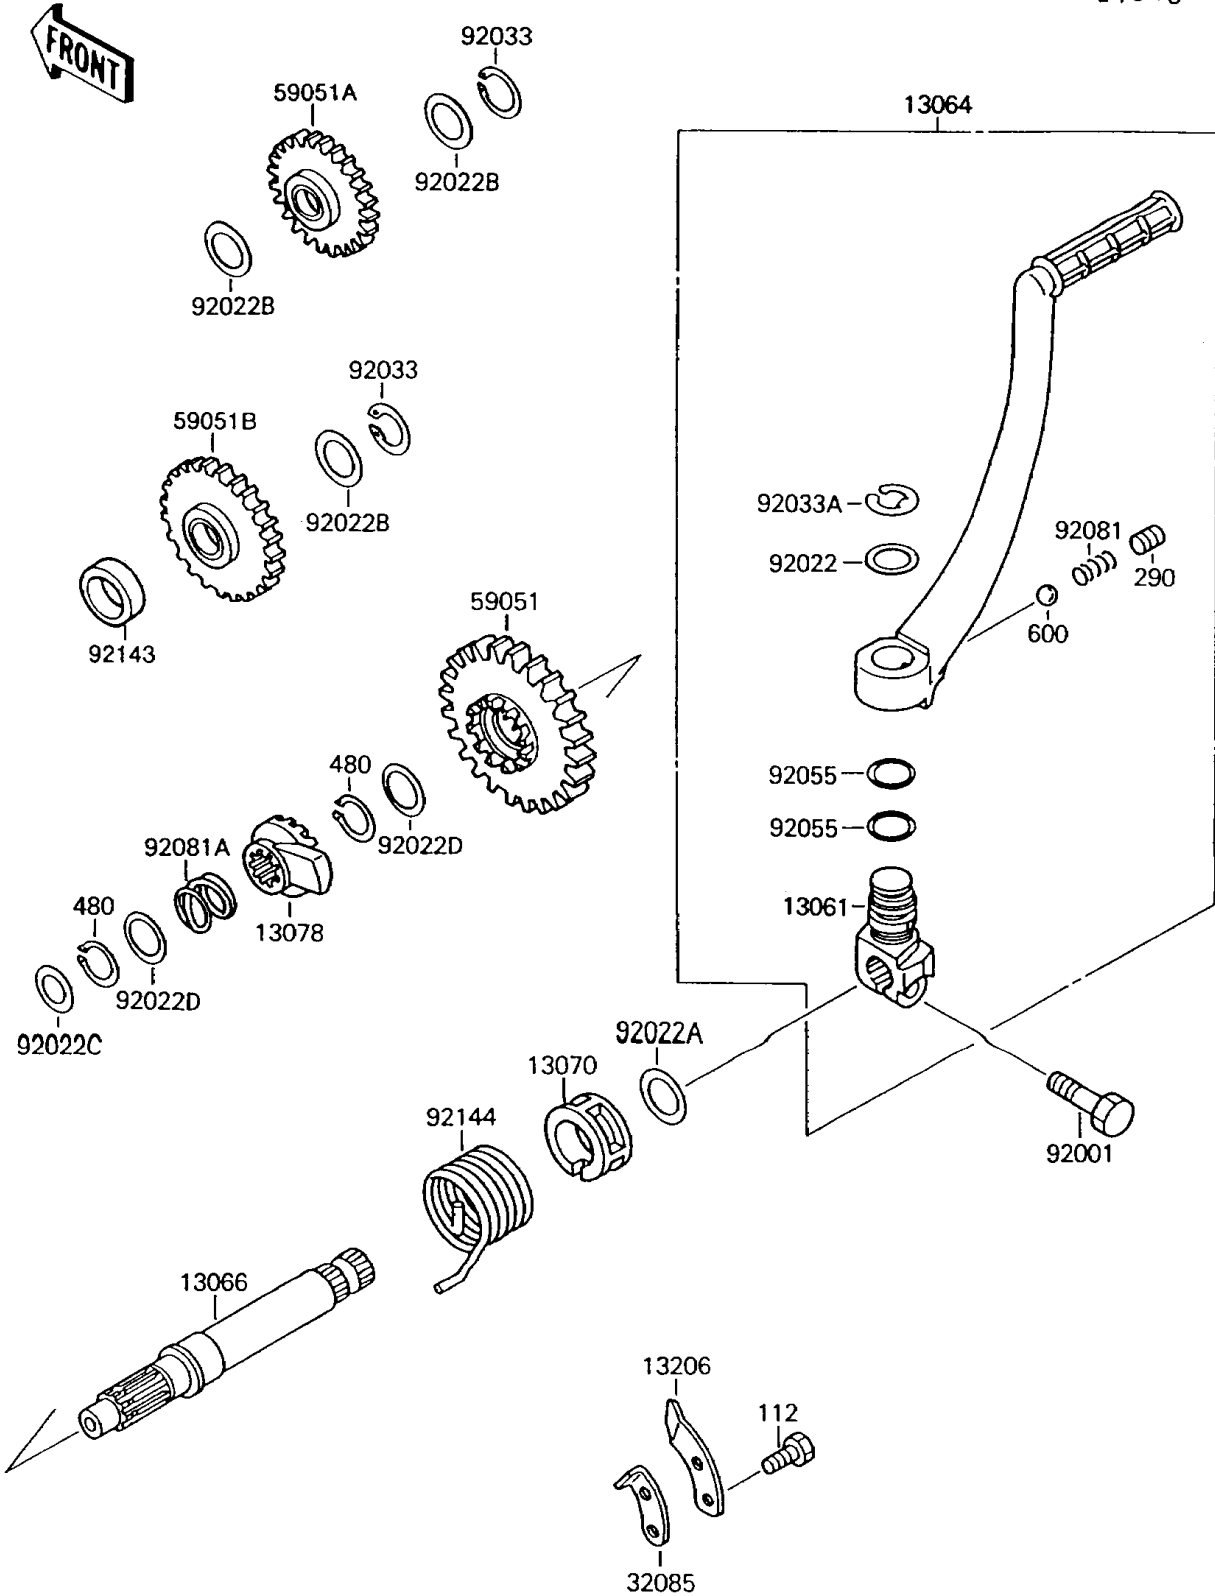

1994 Mojave® 250 PARTS DIAGRAM

Kickstarter Mechanism

E1340

1994 Mojave® 250 PARTS LIST

Kickstarter Mechanism

ITEM NAME	PART NUMBER	QUANTITY
BOSS,KICK PEDAL (Ref # 13061)	13061-1189	1
LEVER-ASSY-KICK (Ref # 13064)	13064-1127	1
SHAFT-KICK (Ref # 13066)	13066-1062	1
GUIDE,KICK SPRING (Ref # 13070)	13070-011	1
RATCHET (Ref # 13078)	13078-1053	1
GUIDE-KICK (Ref # 13206)	13206-1056	1
STOPPER (Ref # 32085)	32085-1237	1
GEAR-SPUR,KICKSTARTER,30T (Ref # 59051)	59051-1170	1
GEAR,REVERSE SHAFT,21T (Ref # 59051A)	59051-1220	1
GEAR,KICKSTARTER IDLE,25T (Ref # 59051B)	59051-1221	1
BOLT,8X28 (Ref # 92001)	92001-1042	1
WASHER,15.2X20X1 (Ref # 92022)	92022-1019	1
WASHER,18.5X23X1.2 (Ref # 92022A)	92022-118	1
WASHER,17.3X22X0.5 (Ref # 92022B)	92022-1799	1
WASHER,12.3X20X0.5 (Ref # 92022C)	92022-269	1
WASHER,16.8X22X0.5 (Ref # 92022D)	92022-315	1
RING-SNAP (Ref # 92033)	92033-032	1
RING-SNAP,10MM (Ref # 92033A)	92033-1166	1
RING-O,10X1.5 (Ref # 92055)	92055-061	1
SPRING,KICK PEDAL (Ref # 92081)	92081-020	1
SPRING,RATCHET (Ref # 92081A)	92081-122	1
COLLAR,17.1X24X9 (Ref # 92143)	92143-1330	1
SPRING,KICKSTARTER (Ref # 92144)	92144-1001	1
BOLT-UPSET (Ref # 112)	112G0618	1
SCREW-SET-SOCKET,8X8 (Ref # 290)	290Q0808	1
CIRCLIP-TYPE-C,16MM (Ref # 480)	480J1600	1
BALL-STEEL,1/4" (Ref # 600)	600A0800	1