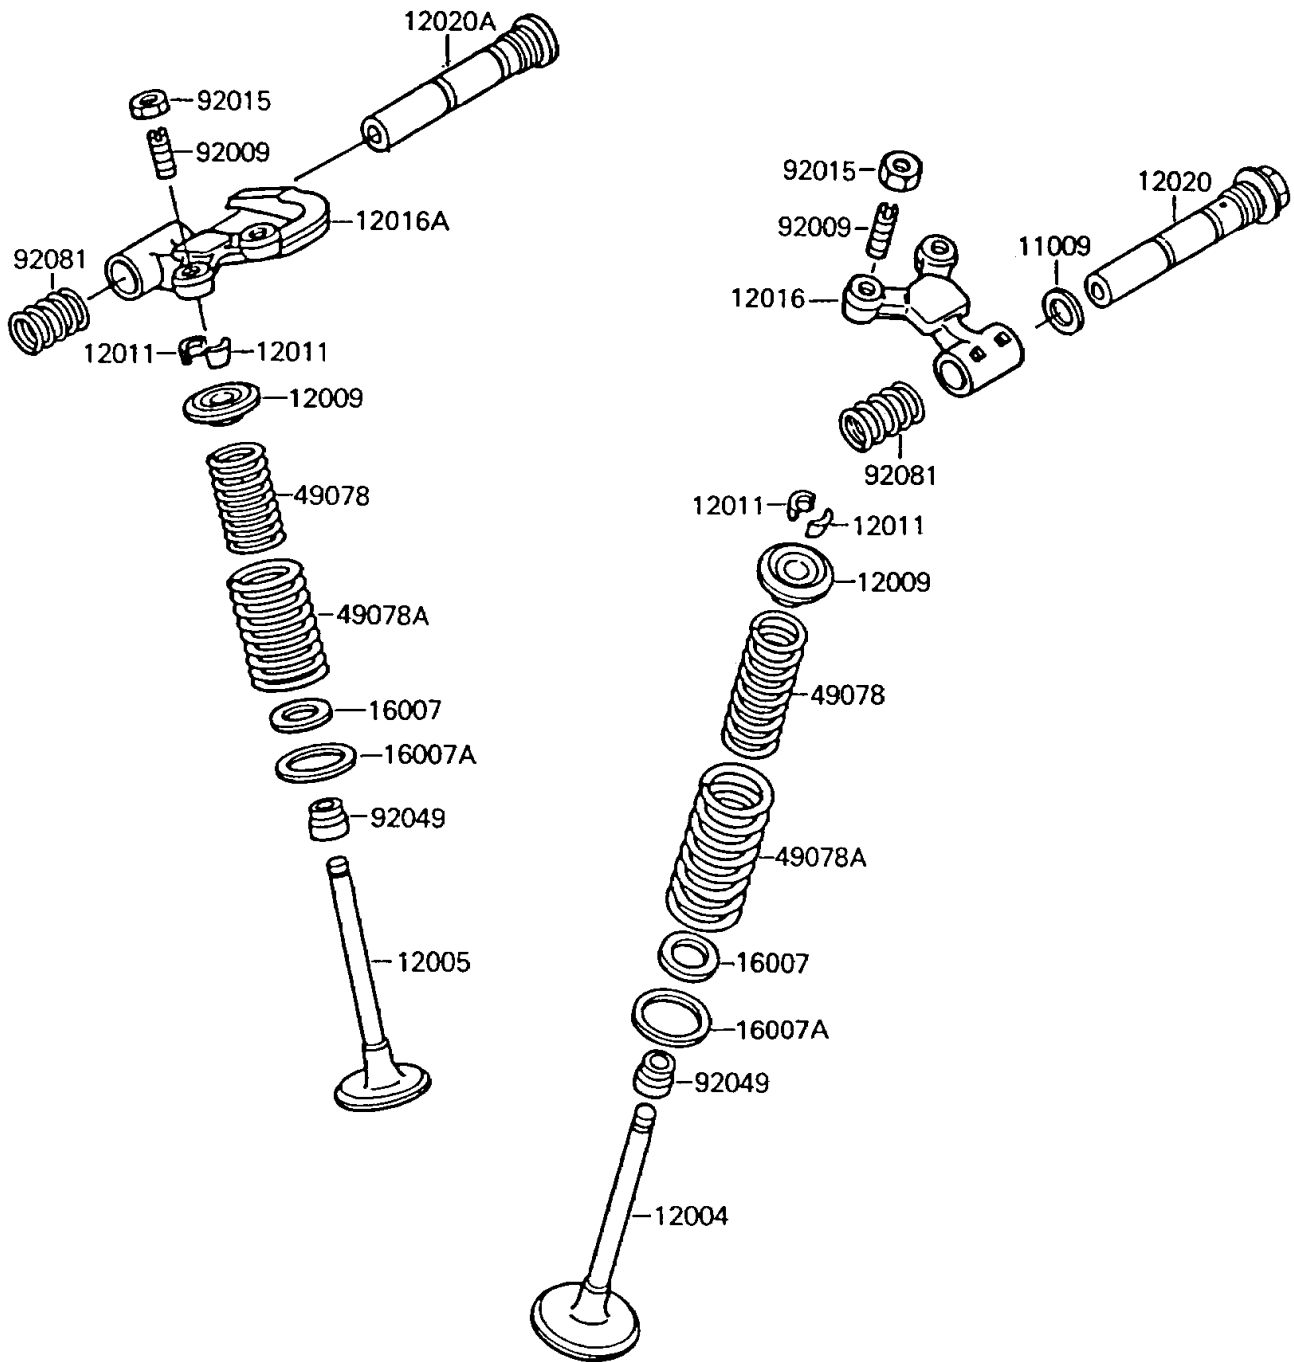

1994 Mojave® 250 PARTS DIAGRAM

Valve(s)

E1210

1994 Mojave® 250 PARTS LIST

Valve(s)

ITEM NAME	PART NUMBER	QUANTITY
GASKET,14X18X1.5 (Ref # 11009)	11009-1430	1
VALVE-INTAKE (Ref # 12004)	12004-1119	1
VALVE-EXHAUST (Ref # 12005)	12005-1052	1
RETAINER-VALVE SPRING (Ref # 12009)	12009-1054	1
COLLET (Ref # 12011)	12011-1003	1
ARM-ROCKER,INTAKE (Ref # 12016)	12016-1071	1
ARM-ROCKER,EXHAUST (Ref # 12016A)	12016-1083	1
SHAFT-ROCKER,INTAKE (Ref # 12020)	12020-1055	1
SHAFT-ROCKER,EXHAUST (Ref # 12020A)	12020-1056	1
SEAT-SPRING,12.1X16.2X0.5 (Ref # 16007)	16007-1177	1
SEAT-SPRING,17.5X23.8X0.5 (Ref # 16007A)	16007-1178	1
SPRING-ENGINE VALVE,INNER (Ref # 49078)	49078-1051	1
SPRING-ENGINE VALVE,OUTER (Ref # 49078A)	49078-1056	1
SCREW,7MM (Ref # 92009)	92009-1279	1
NUT,7MM (Ref # 92015)	92015-1325	1
SEAL-OIL,RVC2-5.5X8.5X8.3 (Ref # 92049)	92049-1062	1
SPRING,ROCKER ARM (Ref # 92081)	92081-1740	1