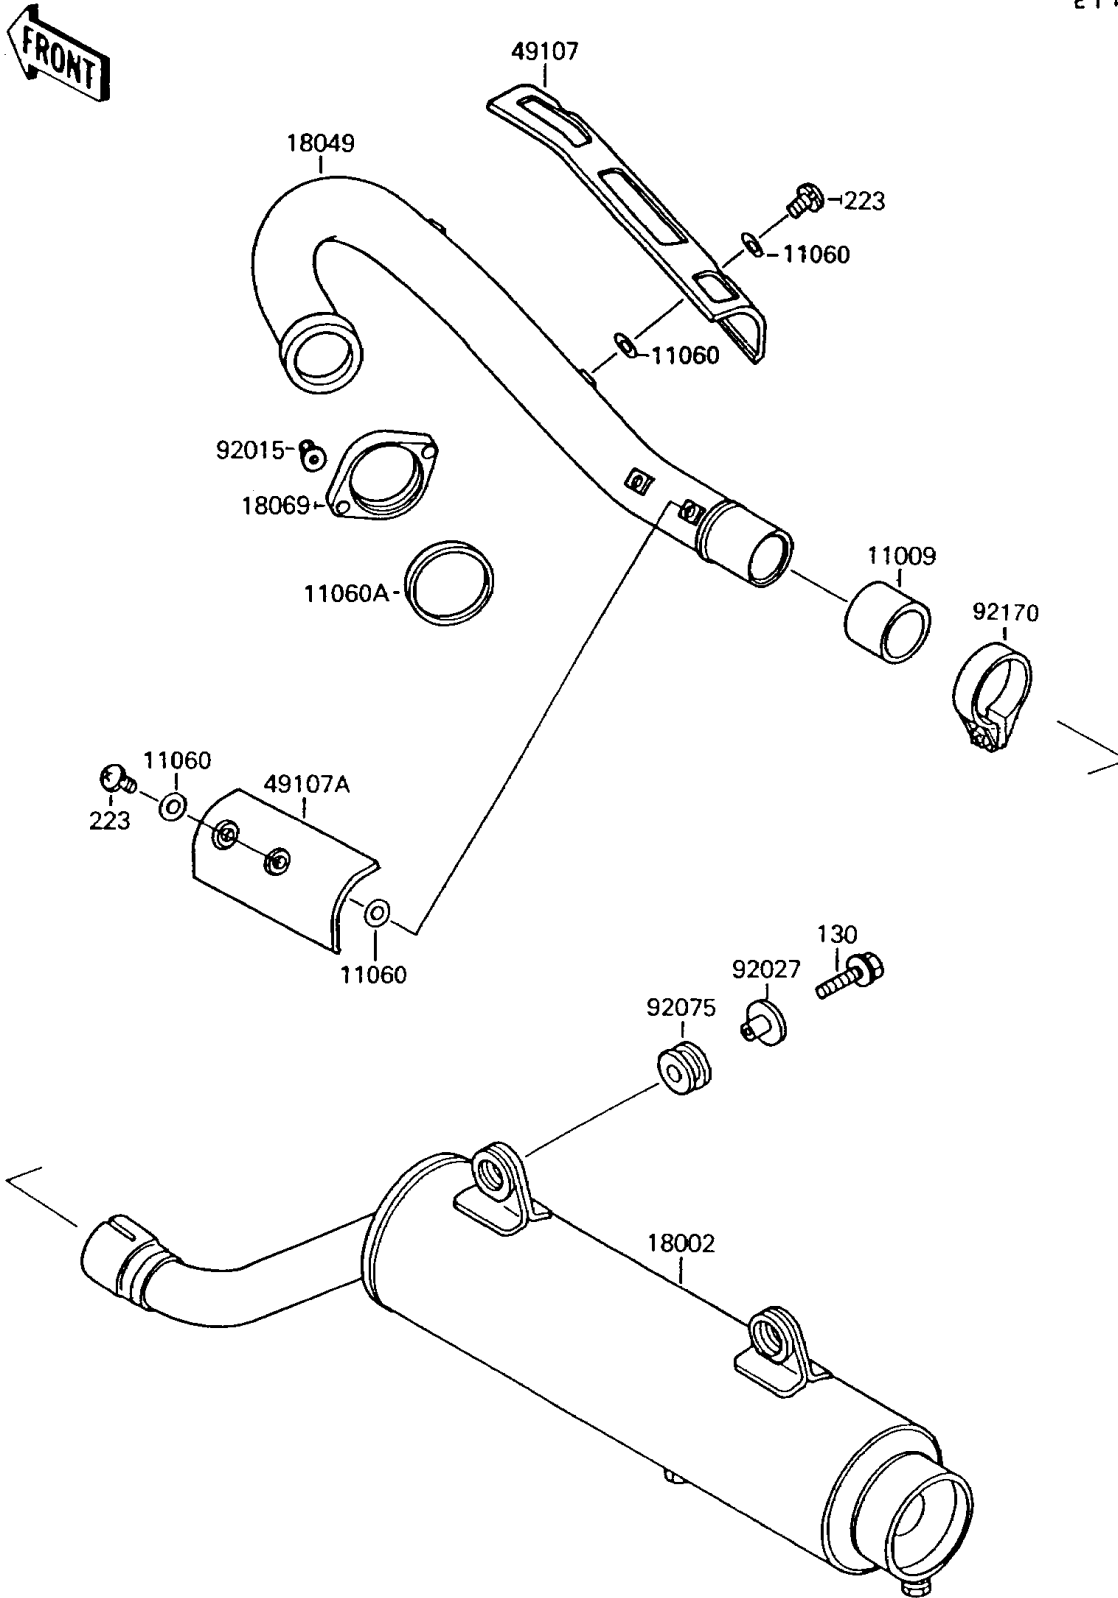

1994 Mojave® 250 PARTS DIAGRAM

Muffler(s)

E1140

1994 Mojave® 250 PARTS LIST

Muffler(s)

ITEM NAME	PART NUMBER	QUANTITY
GASKET,EXHAUST PIPE CONNECTING (Ref # 11009)	11009-1667	1
GASKET,6.2X11.5X1.5 (Ref # 11060)	11060-1109	1
GASKET,EXHAUST PIPE (Ref # 11060A)	11060-1126	1
BODY-COMP-MUFFLER (Ref # 18002)	18002-1678	1
PIPE-EXHAUST (Ref # 18049)	18049-1381	1
HOLDER-EXHAUST PIPE (Ref # 18069)	18069-1058	1
COVER-EXHAUST PIPE,FR (Ref # 49107)	49107-1071	1
COVER-EXHAUST PIPE,RR (Ref # 49107A)	49107-1072	1
NUT (Ref # 92015)	92015-1331	1
COLLAR (Ref # 92027)	92027-1873	1
DAMPER (Ref # 92075)	92075-013	1
CLAMP (Ref # 92170)	92170-1469	1
BOLT-FLANGED,8X30 (Ref # 130)	130J0830	1
SCREW-PAN-WS-CROS (Ref # 223)	223C0610	1