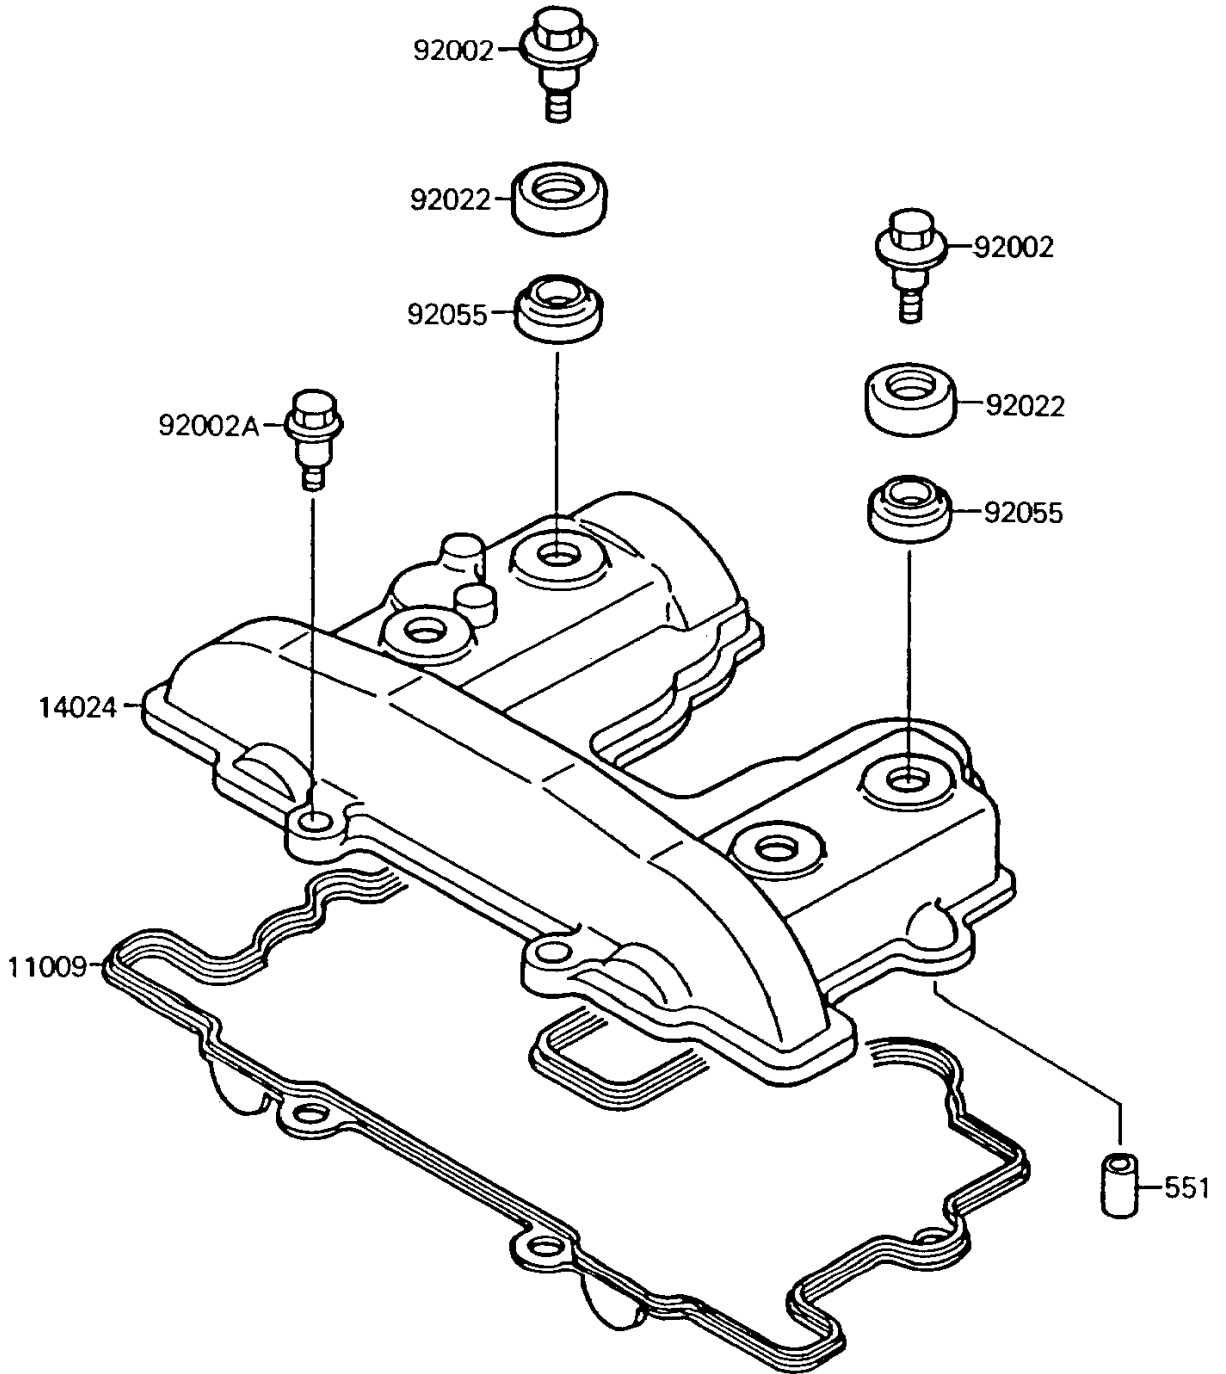

1994 Mojave® 250 PARTS DIAGRAM

Cylinder Head Cover

E1112

1994 Mojave® 250 PARTS LIST

Cylinder Head Cover

ITEM NAME	PART NUMBER	QUANTITY
GASKET,HEAD COVER (Ref # 11009)	11009-1607	1
COVER,CYLINDER HEAD (Ref # 14024)	14024-1218	1
BOLT,L=20.5 (Ref # 92002)	92002-1327	1
BOLT,L=21 (Ref # 92002A)	92002-1382	1
WASHER,HEAD COVER BOLT (Ref # 92022)	92022-1487	1
RING-O,HEAD COVER BOLT (Ref # 92055)	92055-1225	1
PIN-DOWEL (Ref # 551)	551A1016	1