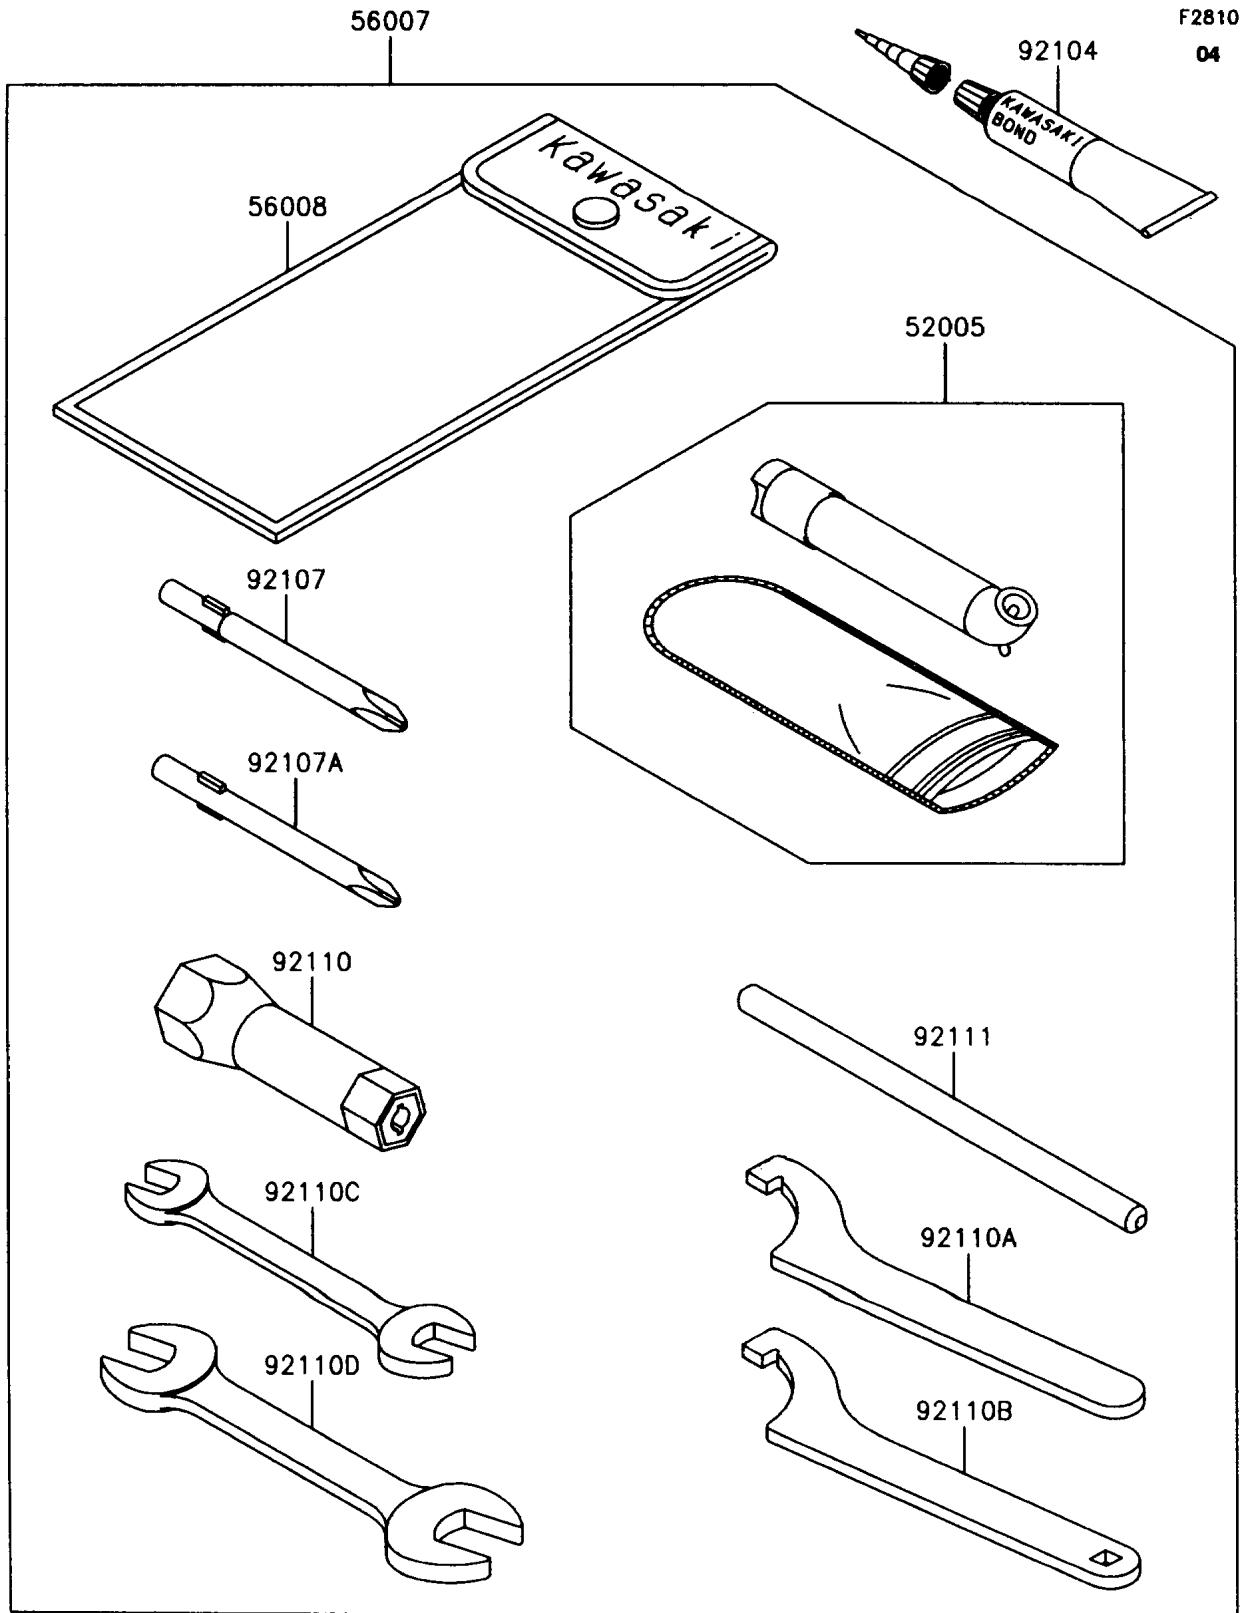

1989 Mojave® 250 PARTS DIAGRAM

Tool

1989 Mojave® 250 PARTS LIST

Tool

ITEM NAME	PART NUMBER	QUANTITY
GAUGE,AIR (Ref # 52005)	52005-1082	1
TOOLKIT (Ref # 56007)	56007-1326	1
BAG,TOOL (Ref # 56008)	56008-1007	1
GASKET-LIQUID,TUBE,100G,SILVER (Ref # 92104)	92104-002	1
TOOL-DRIVER,#3PHILLIPS (Ref # 92107)	92107-005	1
TOOL-DRIVER,#2PHILLIPS (Ref # 92107A)	92107-1053	1
TOOL-WRENCH,BOX,18MM (Ref # 92110)	92110-1111	1
TOOL-WRENCH,HOOK (Ref # 92110A)	92110-1143	1
TOOL-WRENCH,HOOK (Ref # 92110B)	92110-1144	1
TOOL-WRENCH,OPEN END,10X12 (Ref # 92110C)	92110-1152	1
TOOL-WRENCH,OPEN END,14X17 (Ref # 92110D)	92110-1153	1
TOOL-BAR,8X150 (Ref # 92111)	92111-1053	1