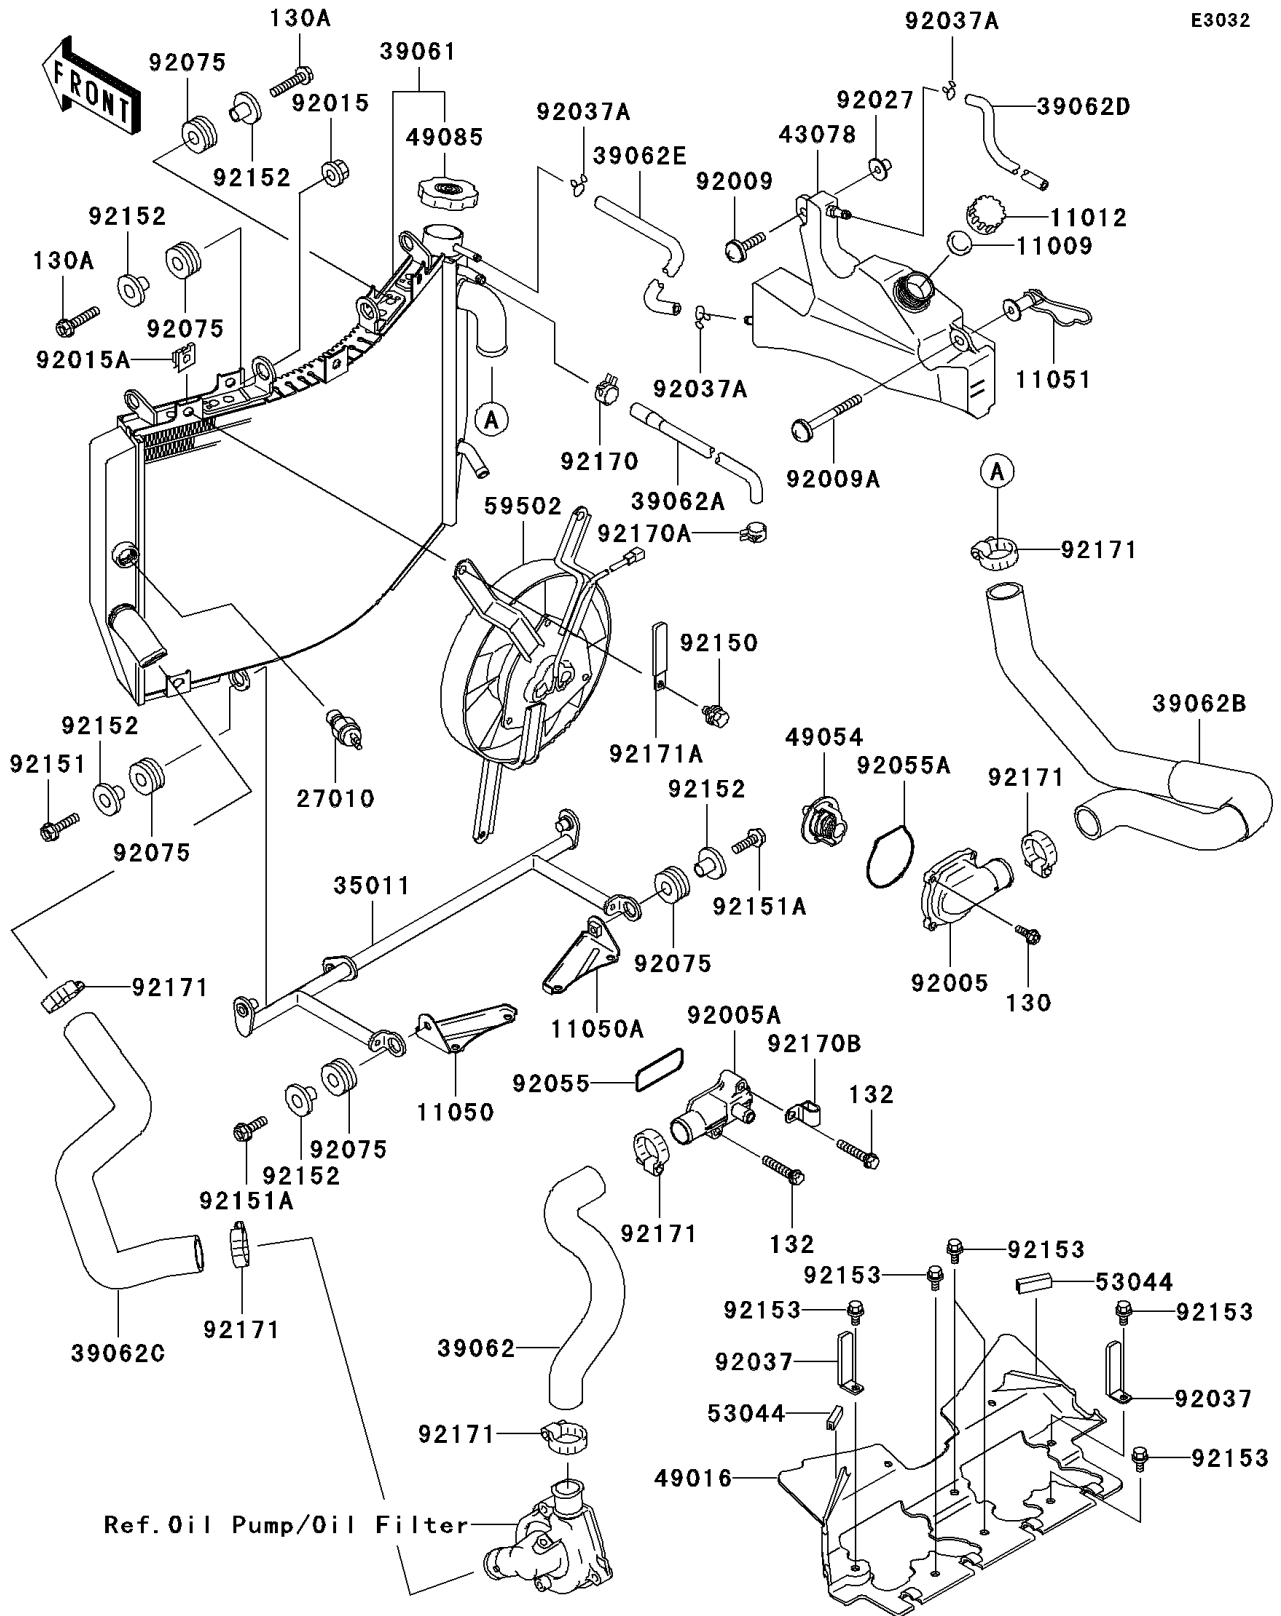

2006 ZZR®600 PARTS DIAGRAM

Radiator

2006 ZZR®600 PARTS LIST

Radiator

ITEM NAME	PART NUMBER	QUANTITY
GASKET,RESERVOIR TANK CAP (Ref # 11009)	11009-1145	1
CAP (Ref # 11012)	11012-1084	1
BRACKET (Ref # 11050)	11050-1643	1
BRACKET (Ref # 11050A)	11050-1644	1
BRACKET (Ref # 11051)	11051-1864	1
SWITCH,THERMOSTAT (Ref # 27010)	27010-1304	1
STAY (Ref # 35011)	35011-1903	1
RADIATOR-ASSY (Ref # 39061)	39061-1286	1
HOSE-COOLING,PUMP-CYLINDER (Ref # 39062)	39062-1633	1
HOSE-COOLING (Ref # 39062A)	39062-1742	1
HOSE-COOLING,RADIATOR-HEAD (Ref # 39062B)	39062-1750	1
HOSE-COOLING,RADIATOR-PUMP (Ref # 39062C)	39062-1751	1
HOSE-COOLING (Ref # 39062D)	39062-1780	1
HOSE-COOLING,RADIATOR-RESERVER (Ref # 39062E)	39062-1908	1
RESERVOIR (Ref # 43078)	43078-1162	1
COVER-SEAL (Ref # 49016)	49016-1206	1
THERMOSTAT (Ref # 49054)	49054-1067	1
CAP-ASSY-PRESSURE (Ref # 49085)	49085-1067	1
TRIM,L=40 (Ref # 53044)	53044-1174	1
FAN-ASSY (Ref # 59502)	59502-1128	1
FITTING,THERMO CAP (Ref # 92005)	92005-0076	1
FITTING,CYLINDER (Ref # 92005A)	92005-1343	1
SCREW,6X25 (Ref # 92009)	92009-1465	1
SCREW,6X56 (Ref # 92009A)	92009-1829	1
NUT,FLANGED,6MM,BLACK (Ref # 92015)	92015-1233	1
NUT (Ref # 92015A)	92015-1487	1
COLLAR,FLANGED,L=12.1,BLACK (Ref # 92027)	92027-1651	1
CLAMP,HARNESS (Ref # 92037)	92037-1316	1
CLAMP,TUBE (Ref # 92037A)	92037-147	1