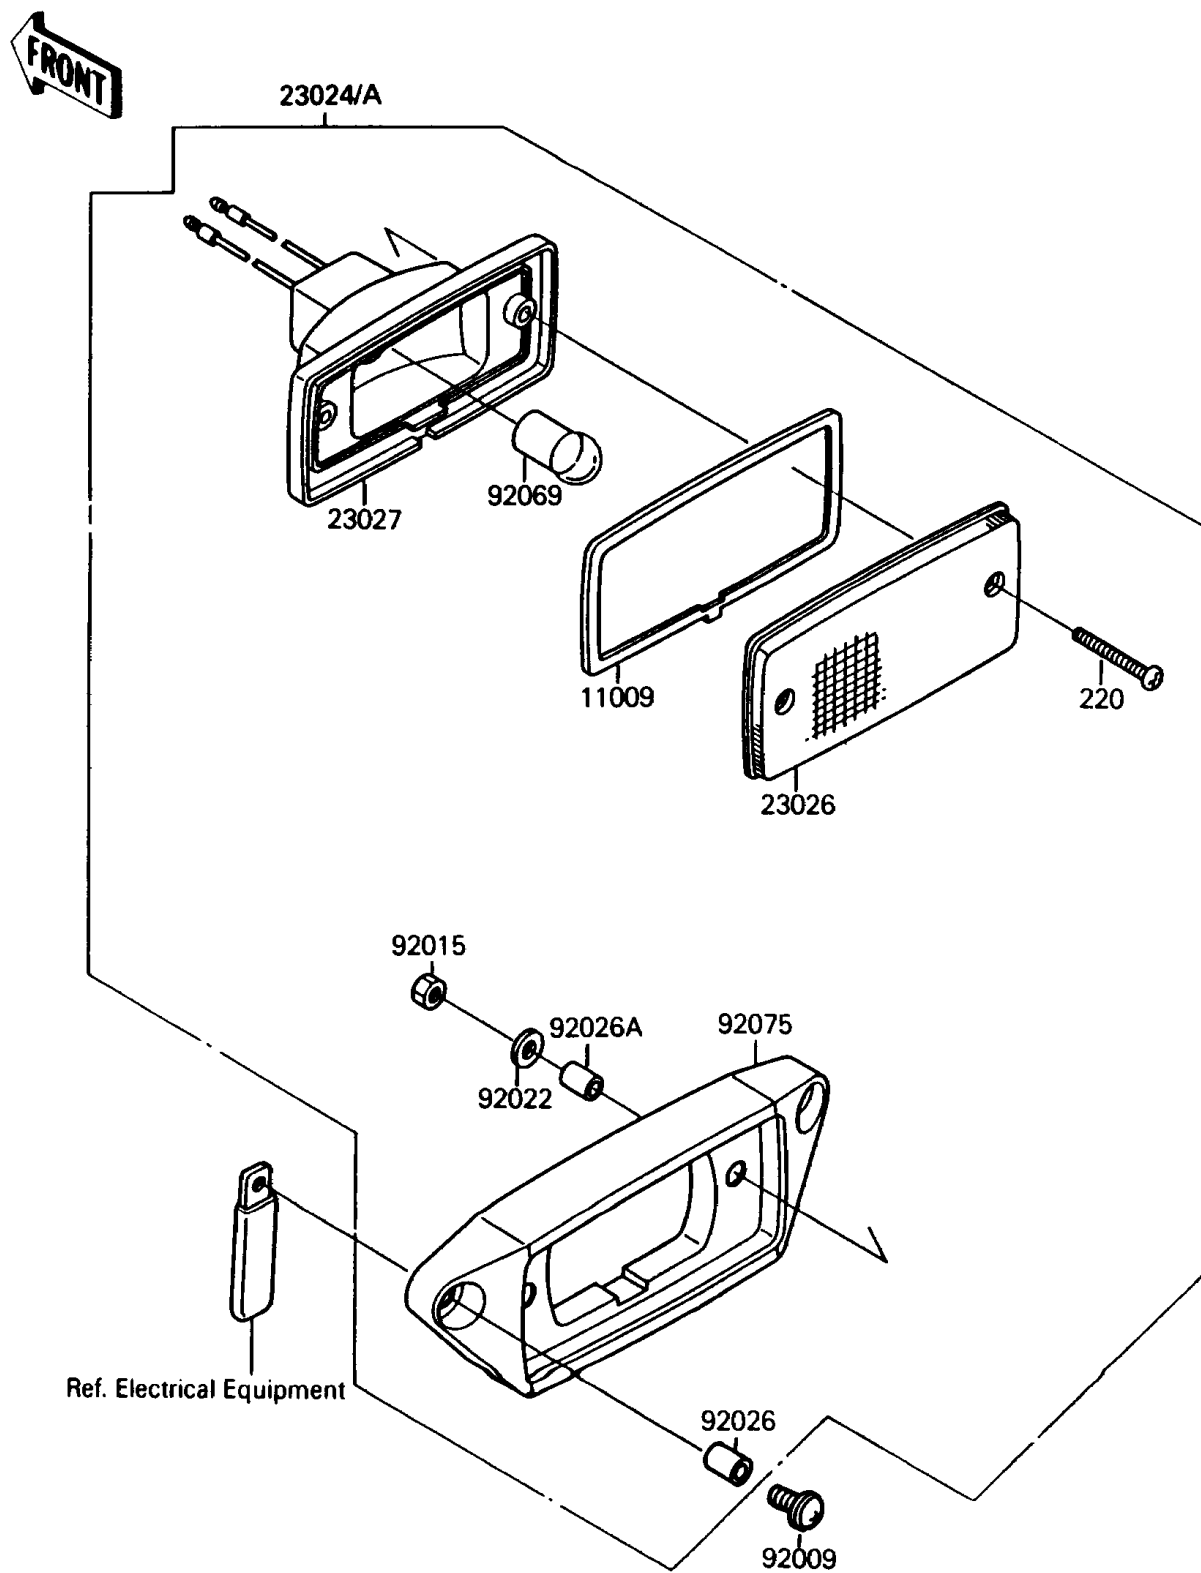

## 1989 Mojave® 250 PARTS DIAGRAM

Tail Lamp

F2720

## 1989 Mojave® 250 PARTS LIST

Tail Lamp

ITEM NAME	PART NUMBER	QUANTITY
GASKET,TAIL LAMP (Ref # 11009)	11009-4004	1
LAMP-ASSY-TAIL (Ref # 23024)	23024-1104	1
LENS,TAIL LAMP (Ref # 23026)	23026-4003	1
BODY-COMP-TAIL LAMP (Ref # 23027)	23027-4001	1
SCREW,6X22,BLACK (Ref # 92009)	92009-1256	1
NUT,4MM (Ref # 92015)	92015-1550	1
WASHER,PLAIN,4MM (Ref # 92022)	92022-1762	1
SPACER,6.3X8.3X10 (Ref # 92026)	92026-1260	1
SPACER,4.5X6.5X10 (Ref # 92026A)	92026-1261	1
BULB,12V 8W (Ref # 92069)	92069-1012	1
DAMPER,TAIL LAMP (Ref # 92075)	92075-1782	1
SCREW-PAN-CROS (Ref # 220)	220B0430	1