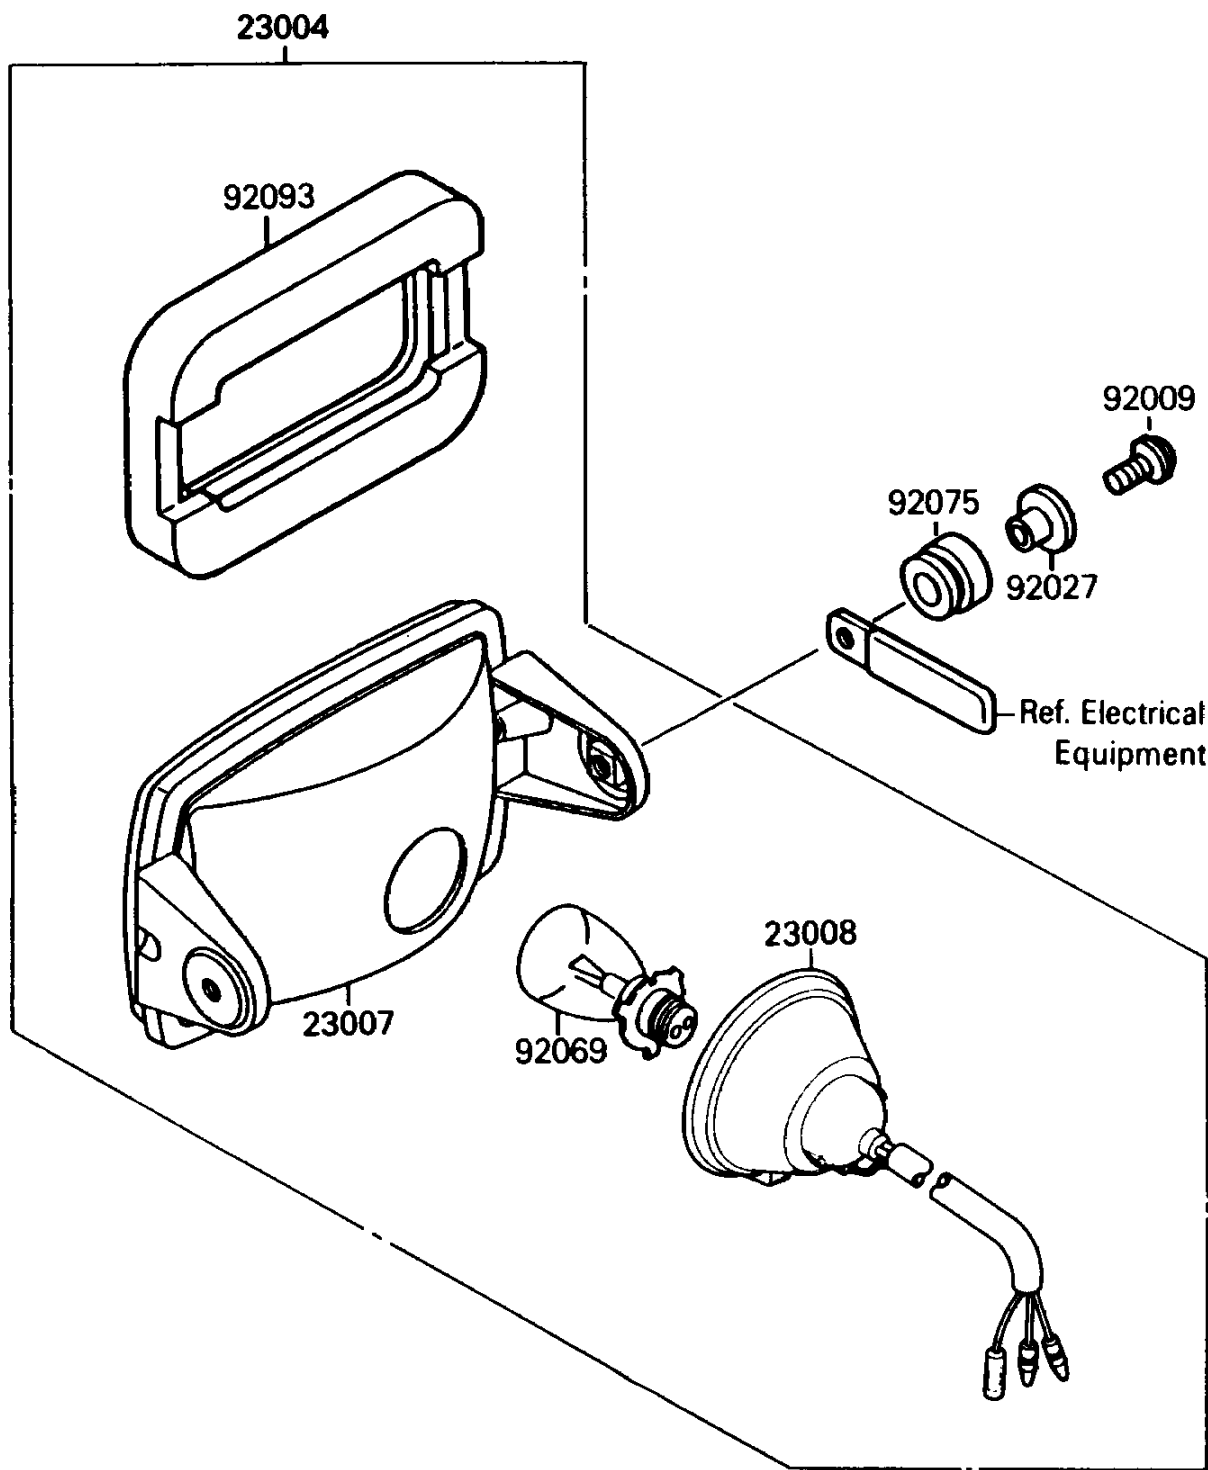

1989 Mojave® 250 PARTS DIAGRAM

Head Lamp

F2710

1989 Mojave® 250 PARTS LIST

Head Lamp

ITEM NAME	PART NUMBER	QUANTITY
LAMP-HEAD (Ref # 23004)	23004-1233	1
LENS-COMP,HEAD LAMP (Ref # 23007)	23007-1183	1
SOCKET-ASSY,HEAD LAMP (Ref # 23008)	23008-1358	1
SCREW,6X22,BLACK (Ref # 92009)	92009-1256	1
COLLAR,L=13.1,BLACK (Ref # 92027)	92027-1450	1
BULB,12V 45/45W (Ref # 92069)	92069-1061	1
DAMPER (Ref # 92075)	92075-1690	1
SEAL,HEAD LAMP (Ref # 92093)	92093-1222	1