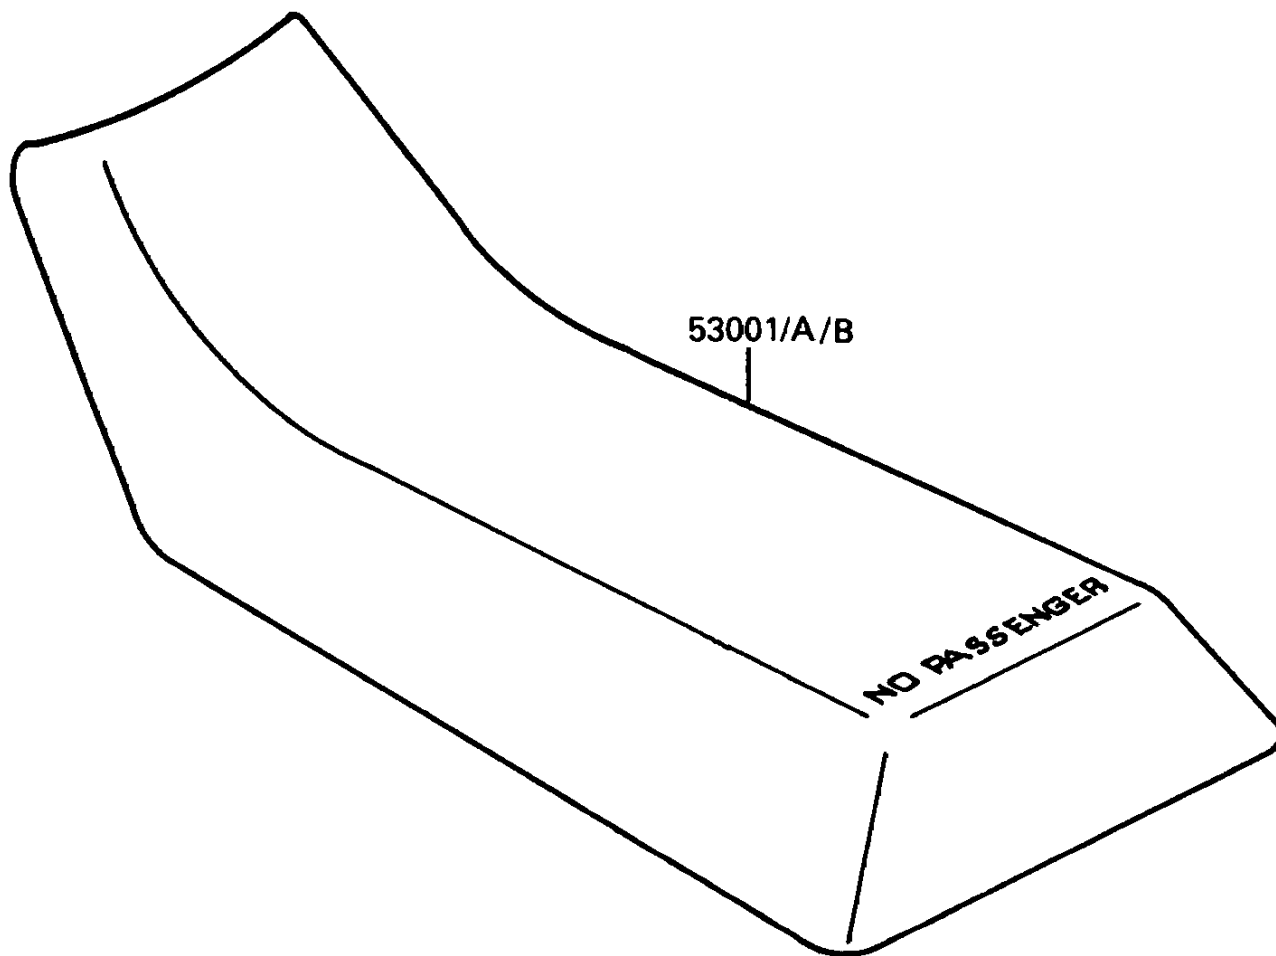

1989 Mojave® 250 PARTS DIAGRAM

Seat

F2510

1989 Mojave® 250 PARTS LIST

Seat

ITEM NAME	PART NUMBER	QUANTITY
SEAT-ASSY (Ref # 53001)	53001-1537	1