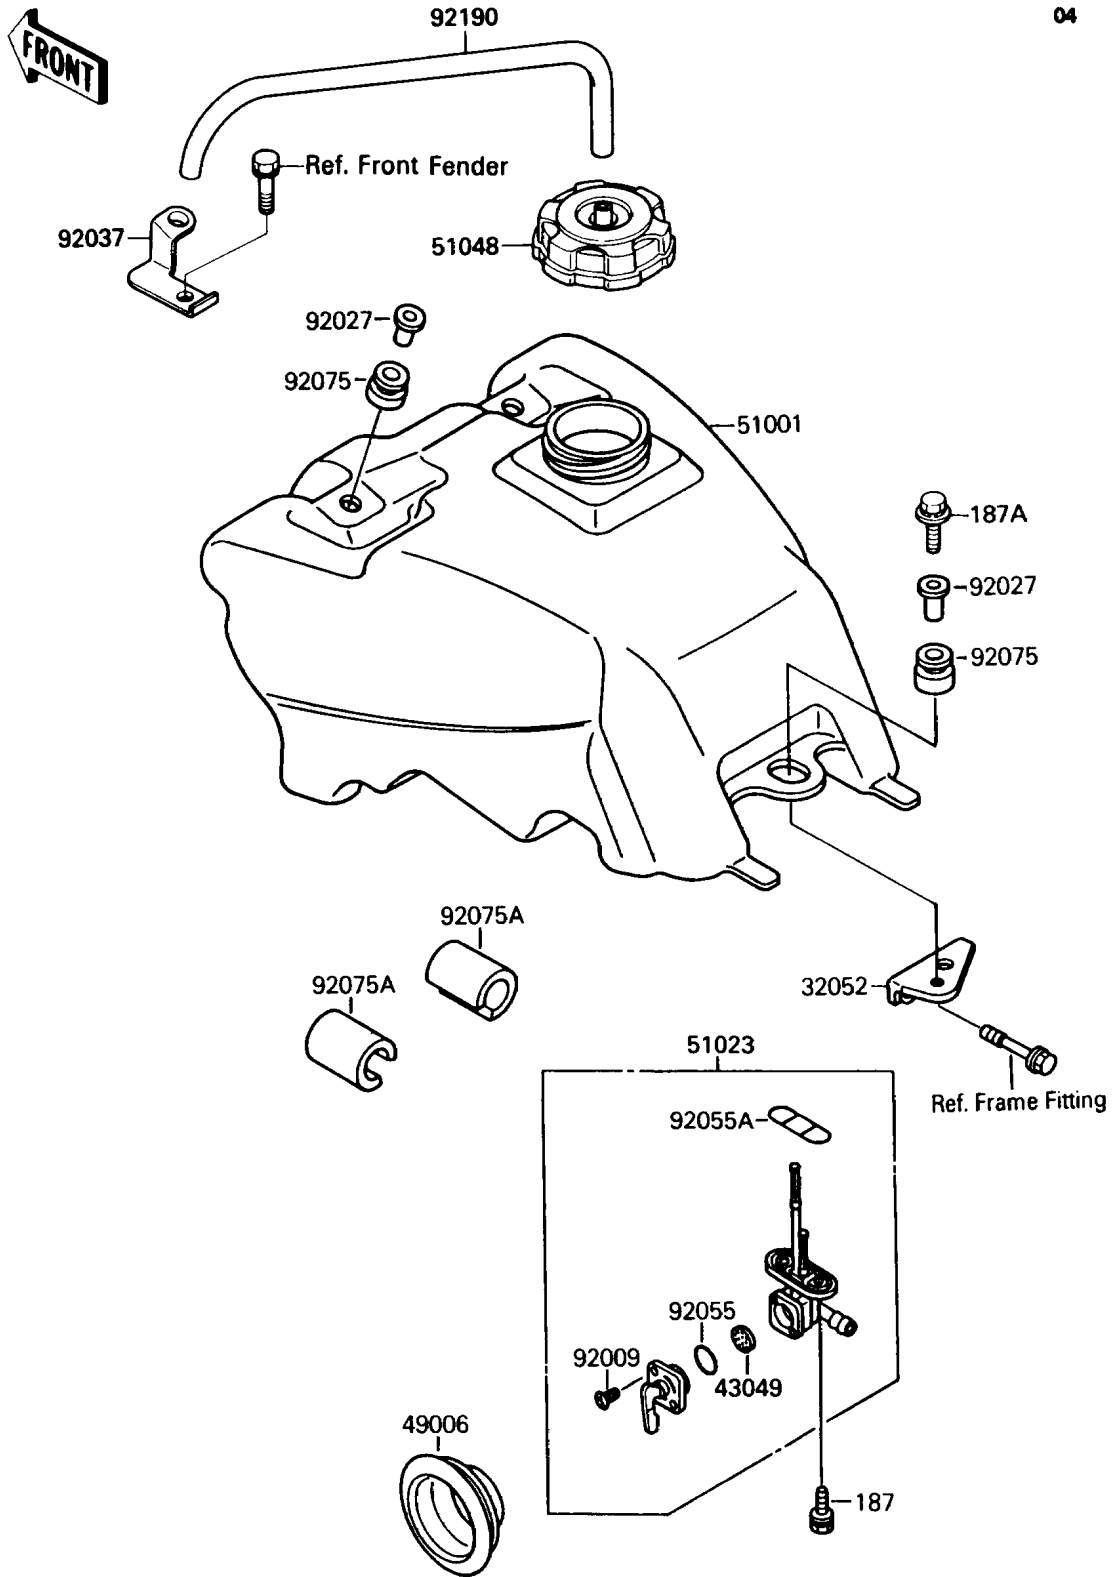

1989 Mojave® 250 PARTS DIAGRAM

Fuel Tank

F2410

04

1989 Mojave® 250 PARTS LIST

Fuel Tank

| ITEM NAME | PART NUMBER | QUANTITY |
|--|-------------|----------|
| BRACKET-TANK (Ref # 32052) | 32052-1232 | 1 |
| PACKING,FUEL TAP LEVER (Ref # 43049) | 43049-1017 | 1 |
| BOOT (Ref # 49006) | 49006-1192 | 1 |
| TANK-COMP-FUEL (Ref # 51001) | 51001-1244 | 1 |
| TAP-ASSY,FUEL (Ref # 51023) | 51023-1146 | 1 |
| CAP-ASSY-TANK,FUEL (Ref # 51048) | 51048-1090 | 1 |
| SCREW,3X5 (Ref # 92009) | 92009-1123 | 1 |
| COLLAR,L=16.1 (Ref # 92027) | 92027-1847 | 1 |
| CLAMP,TUBE (Ref # 92037) | 92037-1961 | 1 |
| RING-O,FUEL TAP LEVER (Ref # 92055) | 92055-1111 | 1 |
| RING-O,FUEL TAP PACKING (Ref # 92055A) | 92055-1348 | 1 |
| DAMPER (Ref # 92075) | 92075-1787 | 1 |
| DAMPER,FUEL TANK (Ref # 92075A) | 92075-1835 | 1 |
| TUBE,4.7X9.5X350 (Ref # 92190) | 92190-1022 | 1 |
| BOLT-UPSET-WSP (Ref # 187) | 187B0614 | 1 |
| BOLT-UPSET-WSP (Ref # 187A) | 187D0630 | 1 |