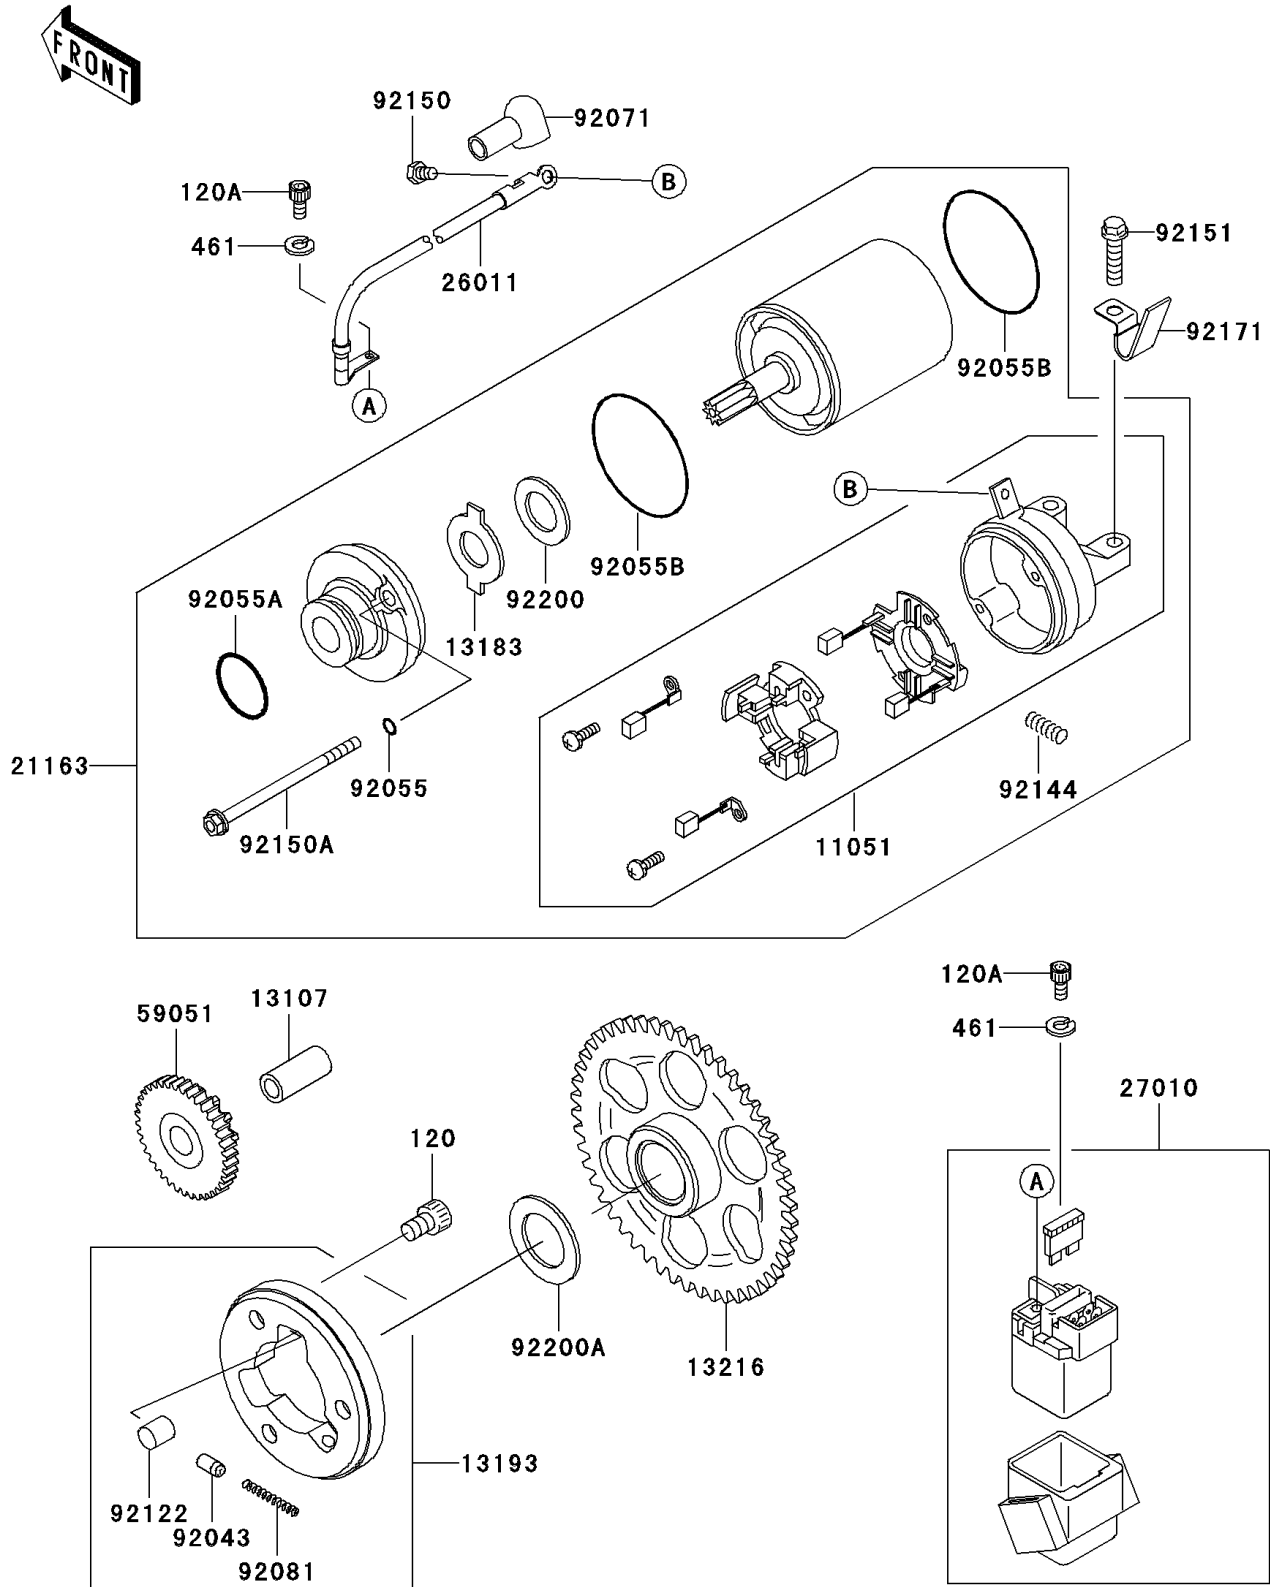

## 2006 ZZR®600 PARTS DIAGRAM

Starter Motor

E1840

## 2006 ZZR®600 PARTS LIST

Starter Motor

ITEM NAME	PART NUMBER	QUANTITY
BOLT-SOCKET,8X12 (Ref # 120)	120P0812	1
BOLT-SOCKET,5X10 (Ref # 120A)	120S0510	1
WASHER-SPRING,5MM,BLACK (Ref # 461)	461K0500	1
BRACKET,STARTER MOTOR (Ref # 11051)	11051-1916	1
SHAFT,7.8X12X26.5 (Ref # 13107)	13107-1176	1
PLATE (Ref # 13183)	13183-1460	1
CLUTCH-ASSY-ONEWAY (Ref # 13193)	13193-0001	1
GEAR-COMP,ONEWAY CLUTCH,65T (Ref # 13216)	13216-1194	1
STARTER-ELECTRIC (Ref # 21163)	21163-1304	1
WIRE-LEAD,STARTER (Ref # 26011)	26011-1694	1
SWITCH (Ref # 27010)	27010-1380	1
GEAR-SPUR,IDLE,48T&14T (Ref # 59051)	59051-1200	1
PIN (Ref # 92043)	92043-132	1
RING-O,4.5MM (Ref # 92055)	92055-1261	1
RING-O,24.4X3.1 (Ref # 92055A)	92055-1262	1
RING-O (Ref # 92055B)	92055-1455	1
GROMMET,TERMINAL (Ref # 92071)	92071-1182	1
SPRING,COIL (Ref # 92081)	92081-159	1
ROLLER (Ref # 92122)	92122-006	1
SPRING,BRUSH (Ref # 92144)	92144-1423	1
BOLT (Ref # 92150)	92150-1305	1
BOLT (Ref # 92150A)	92150-1326	1
BOLT,FLANGED-SMALL,6X25 (Ref # 92151)	92151-1930	1
CLAMP (Ref # 92171)	92171-1238	1
WASHER (Ref # 92200)	92200-1019	1
WASHER,27.5X38X1.0 (Ref # 92200A)	92200-1393	1