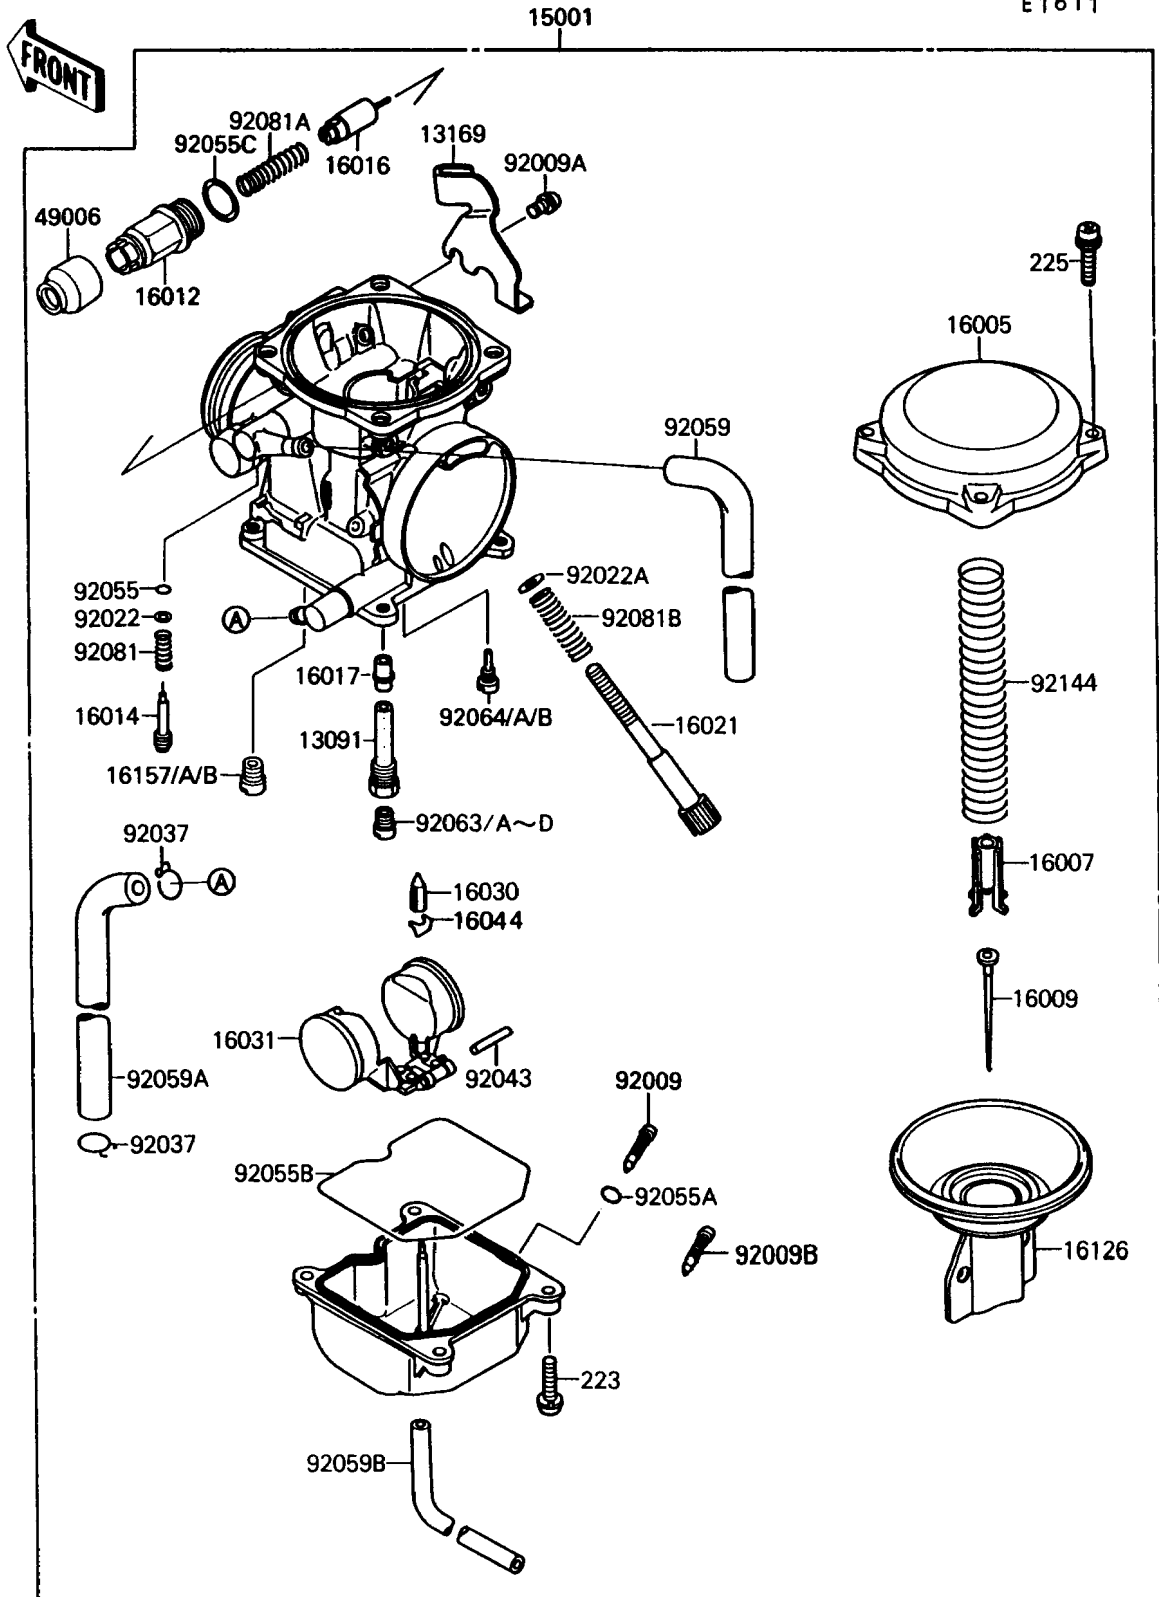

1989 Mojave® 250 PARTS DIAGRAM

Carburetor