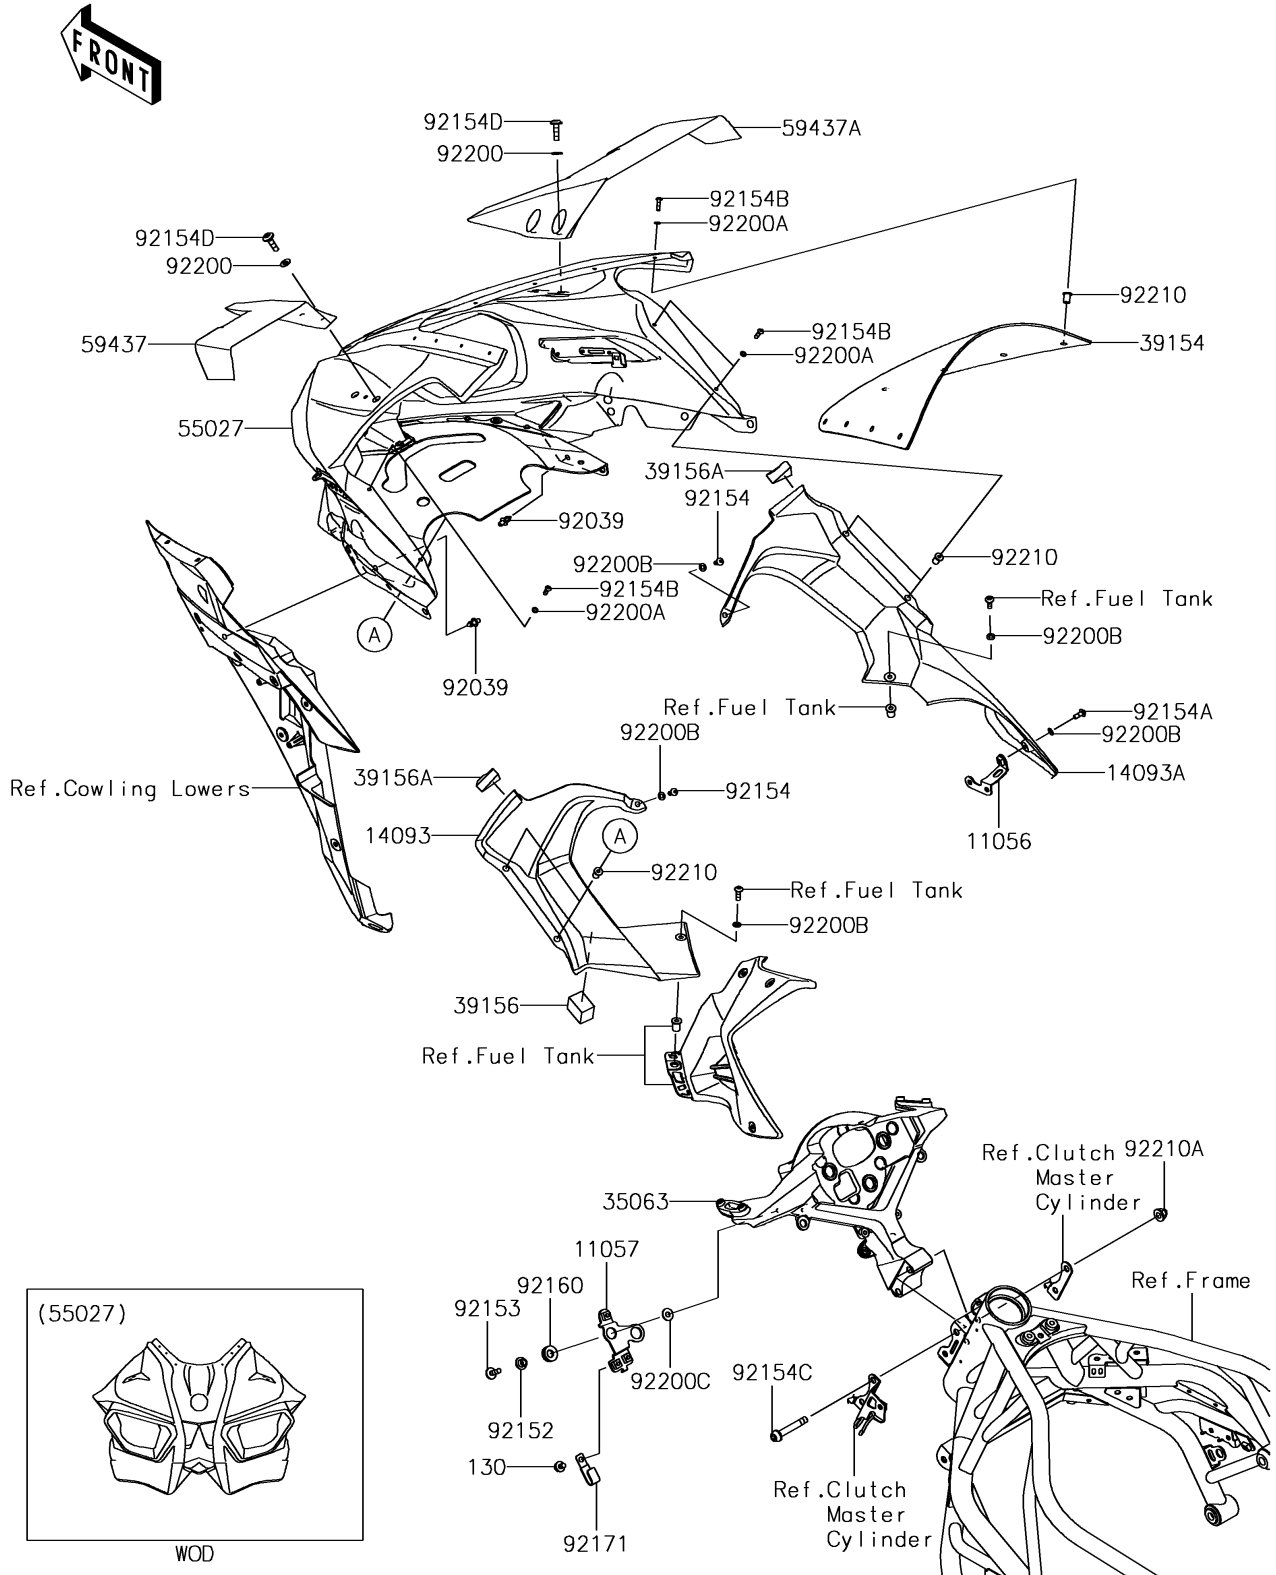

2017 Ninja H2™ PARTS DIAGRAM

Cowling

F2871

2017 Ninja H2™R PARTS LIST

Cowling

ITEM NAME	PART NUMBER	QUANTITY
BRACKET,INNER COVER (Ref # 11056)	11056-7098	1
BRACKET,GYRO SENSOR (Ref # 11057)	11057-0447	1
BOLT-FLANGED,6X8 (Ref # 130)	130BA0608	1
COVER,INNER,LH (Ref # 14093)	14093-0315	1
COVER,INNER,RH (Ref # 14093A)	14093-0316	1
STAY,UPP COWL.,M.F.S.BLACK (Ref # 35063)	35063-1373-46R	1
WINDSHIELD (Ref # 39154)	39154-0350	1
PAD,20X30X24 (Ref # 39156)	39156-1900	1
PAD,30X30X15 (Ref # 39156A)	39156-1903	1
COWLING-ASSY,UPP,CARBON (Ref # 55027)	55027-0038-53F	1
STABILIZER,WING,LH,CFRP (Ref # 59437)	59437-0019	1
STABILIZER,WING,RH,CFRP (Ref # 59437A)	59437-0020	1
RIVET (Ref # 92039)	92039-0060	1
COLLAR,6.5X16X7.3 (Ref # 92152)	92152-2336	1
BOLT,6X18 (Ref # 92153)	92153-0816	1
BOLT,SOCKET,5X10 (Ref # 92154)	92154-1292	1
BOLT,SOCKET,5X12 (Ref # 92154A)	92154-1561	1
BOLT,SOCKET,4X15 (Ref # 92154B)	92154-1647	1
BOLT,SOCKET,8X52 (Ref # 92154C)	92154-1710	1
BOLT,SOCKET,6X22 (Ref # 92154D)	92154-1728	1
DAMPER (Ref # 92160)	92160-1278	1
CLAMP (Ref # 92171)	92171-0305	1
WASHER,6.5X14X1 (Ref # 92200)	92200-1388	1
WASHER,4.1X7.4X0.5 (Ref # 92200A)	92200-1699	1
WASHER,5.2X10X1.0 (Ref # 92200B)	92200-1820	1
WASHER,6.5X16X1.0 (Ref # 92200C)	92200-3712	1
NUT,4MM (Ref # 92210)	92210-0067	1
NUT,CAP,8MM (Ref # 92210A)	92210-1132	1