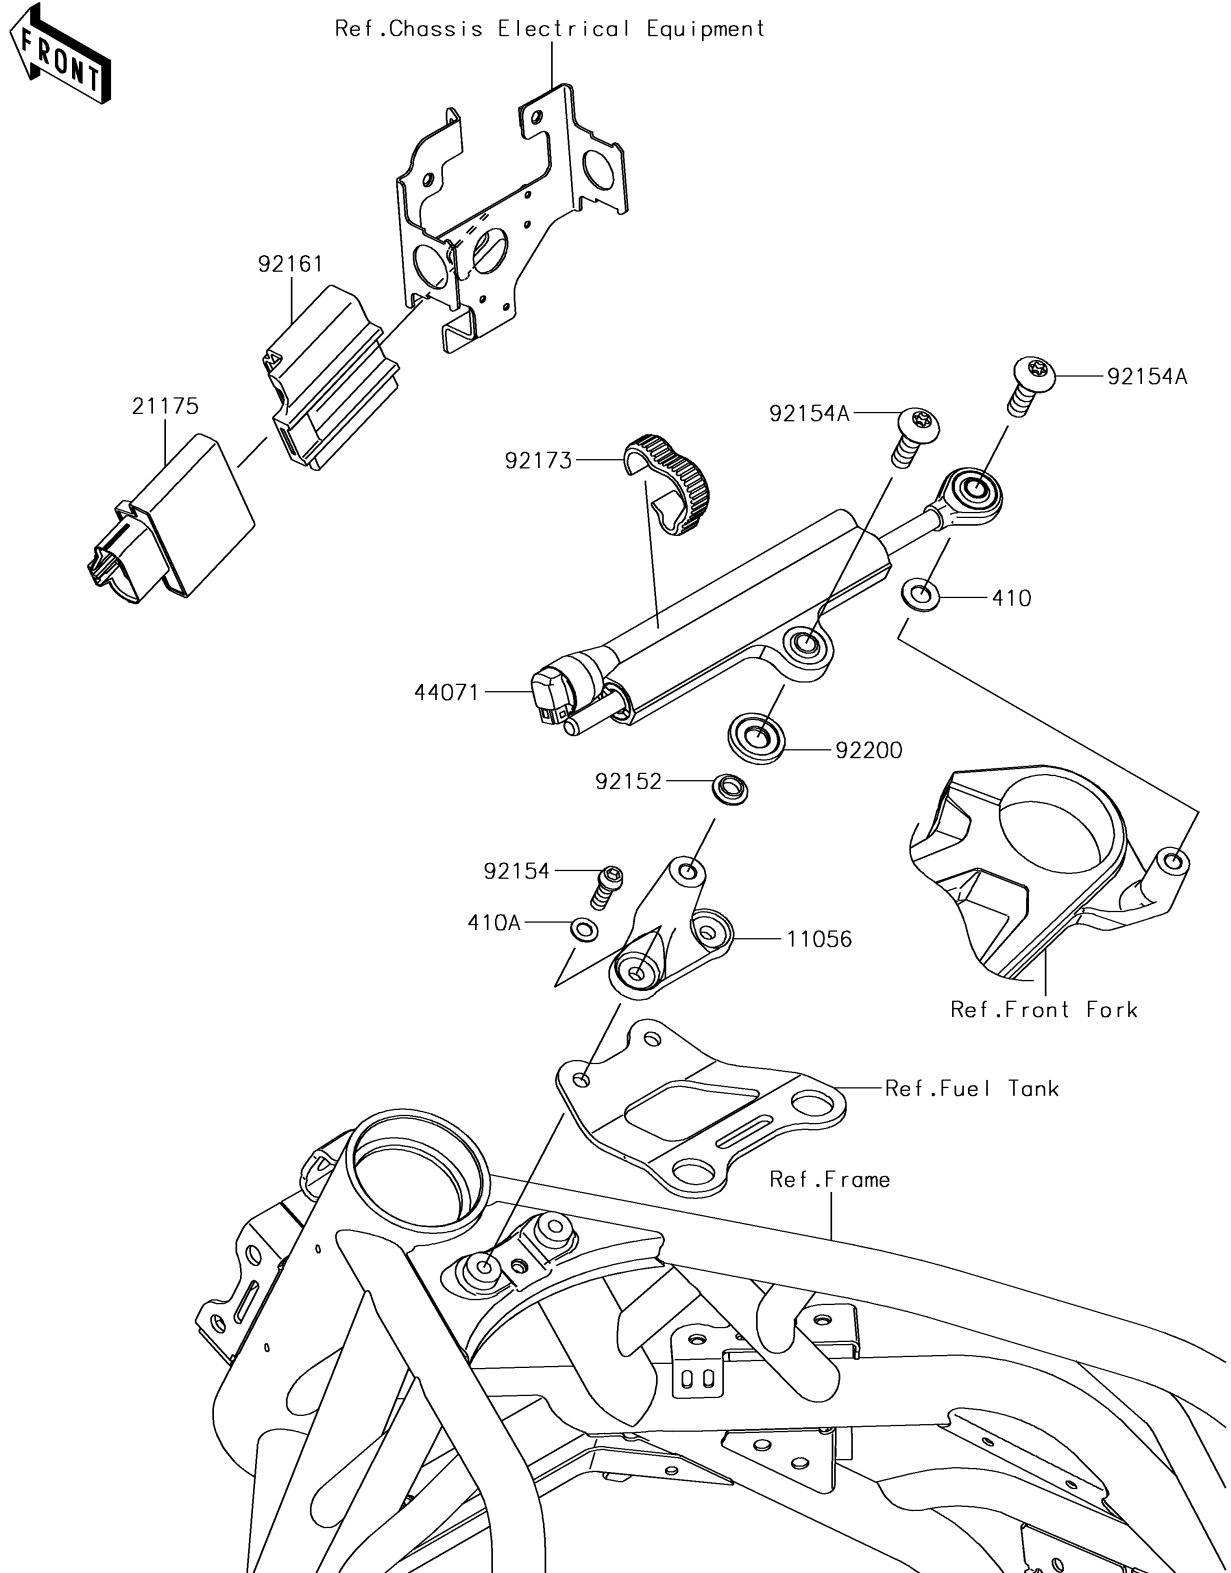

## 2017 Ninja H2™R PARTS DIAGRAM

Steering Damper

F2313

## 2017 Ninja H2™R PARTS LIST

Steering Damper

ITEM NAME	PART NUMBER	QUANTITY
BRACKET,STEERING DAMPER (Ref # 11056)	11056-4360	1
CONTROL UNIT-ELECTRONIC,OHLINS (Ref # 21175)	21175-1186	1
WASHER-PLAIN-SMALL,8MM (Ref # 410)	410AA0800	1
WASHER-PLAIN-SMALL,6MM (Ref # 410A)	410AB0600	1
DAMPER-ASSY (Ref # 44071)	44071-0857	1
COLLAR,L=3.3 (Ref # 92152)	92152-0834	1
BOLT,SOCKET,6X18 (Ref # 92154)	92154-1564	1
BOLT,TORX,8X26 (Ref # 92154A)	92154-1897	1
DAMPER,ECU (Ref # 92161)	92161-1729	1
CLAMP (Ref # 92173)	92173-1023	1
WASHER,10.5X24X3.5 (Ref # 92200)	92200-1727	1