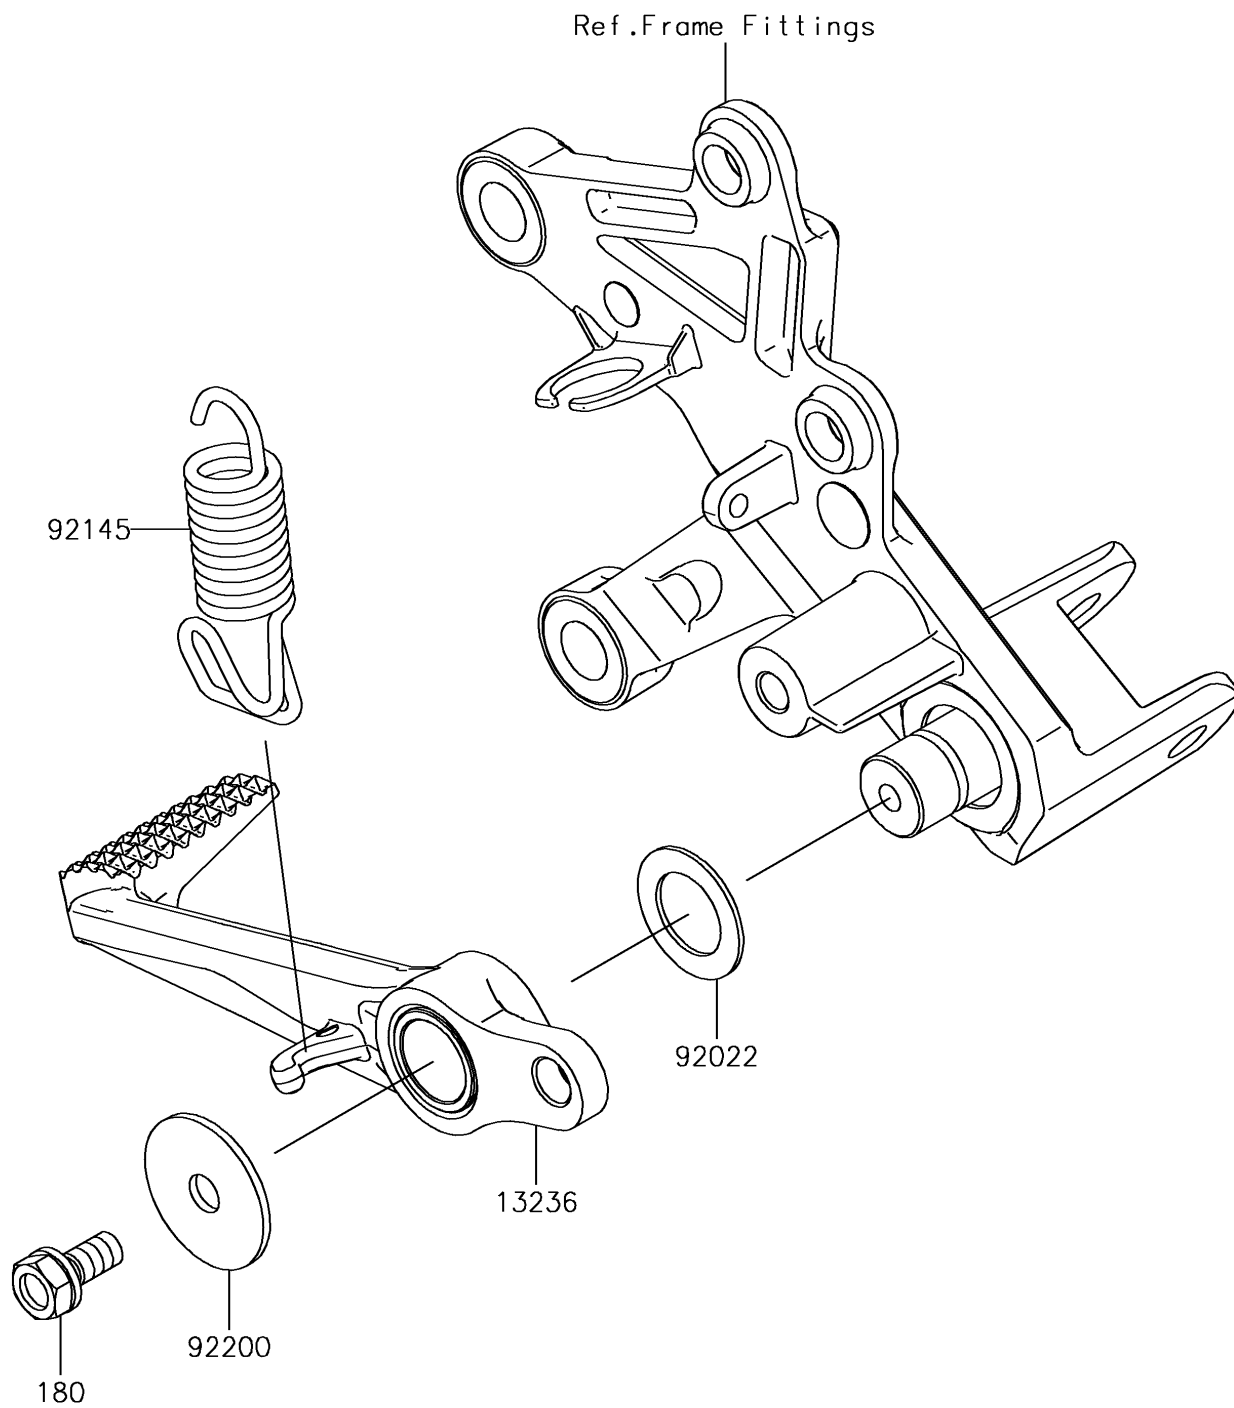

2017 Ninja H2™R PARTS DIAGRAM

Brake Pedal/Torque Link

F2260

2017 Ninja H2™R PARTS LIST

Brake Pedal/Torque Link

ITEM NAME	PART NUMBER	QUANTITY
LEVER-COMP,BRAKE PEDAL (Ref # 13236)	13236-0762	1
BOLT-UPSET-WS,6X14 (Ref # 180)	180BA0614	1
WASHER,15.3X24X1 (Ref # 92022)	92022-326	1
SPRING,BRAKE RETURN (Ref # 92145)	92145-1688	1
WASHER,7X28X1.6 (Ref # 92200)	92200-0279	1