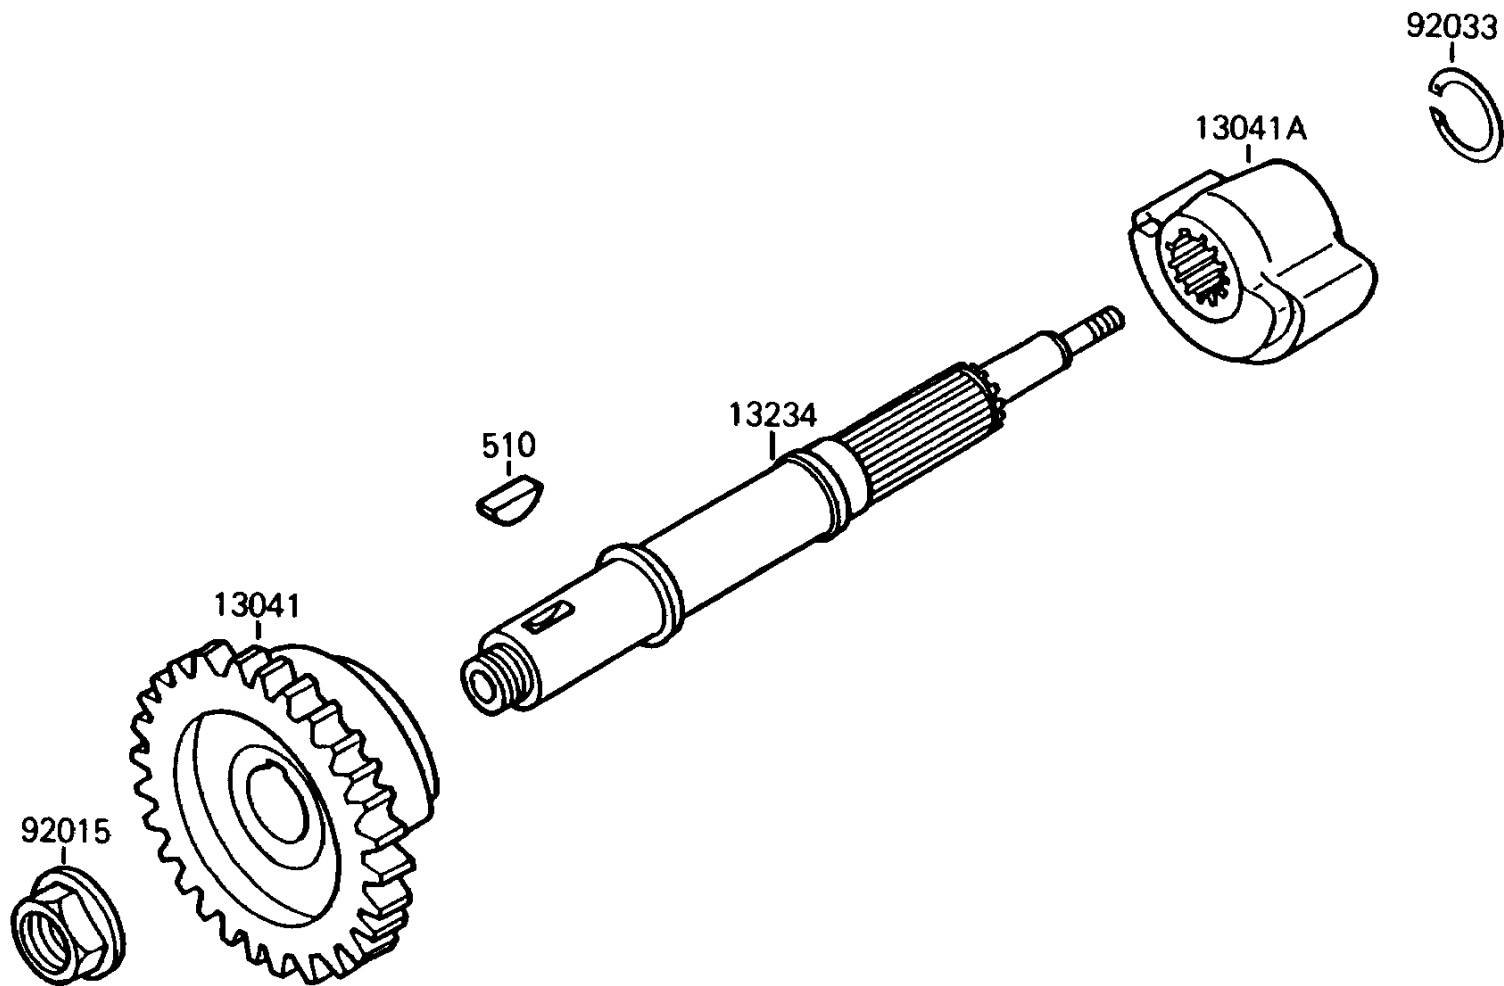

1989 Mojave® 250 PARTS DIAGRAM

Balancer

E1323

1989 Mojave® 250 PARTS LIST

Balancer

ITEM NAME	PART NUMBER	QUANTITY
BALANCER,LH (Ref # 13041)	13041-1073	1
BALANCER,RH (Ref # 13041A)	13041-1074	1
SHAFT-COMP (Ref # 13234)	13234-1066	1
NUT,16MM (Ref # 92015)	92015-1465	1
RING-SNAP,18MM (Ref # 92033)	92033-029	1
KEY-WOODRUFF (Ref # 510)	510A5100	1