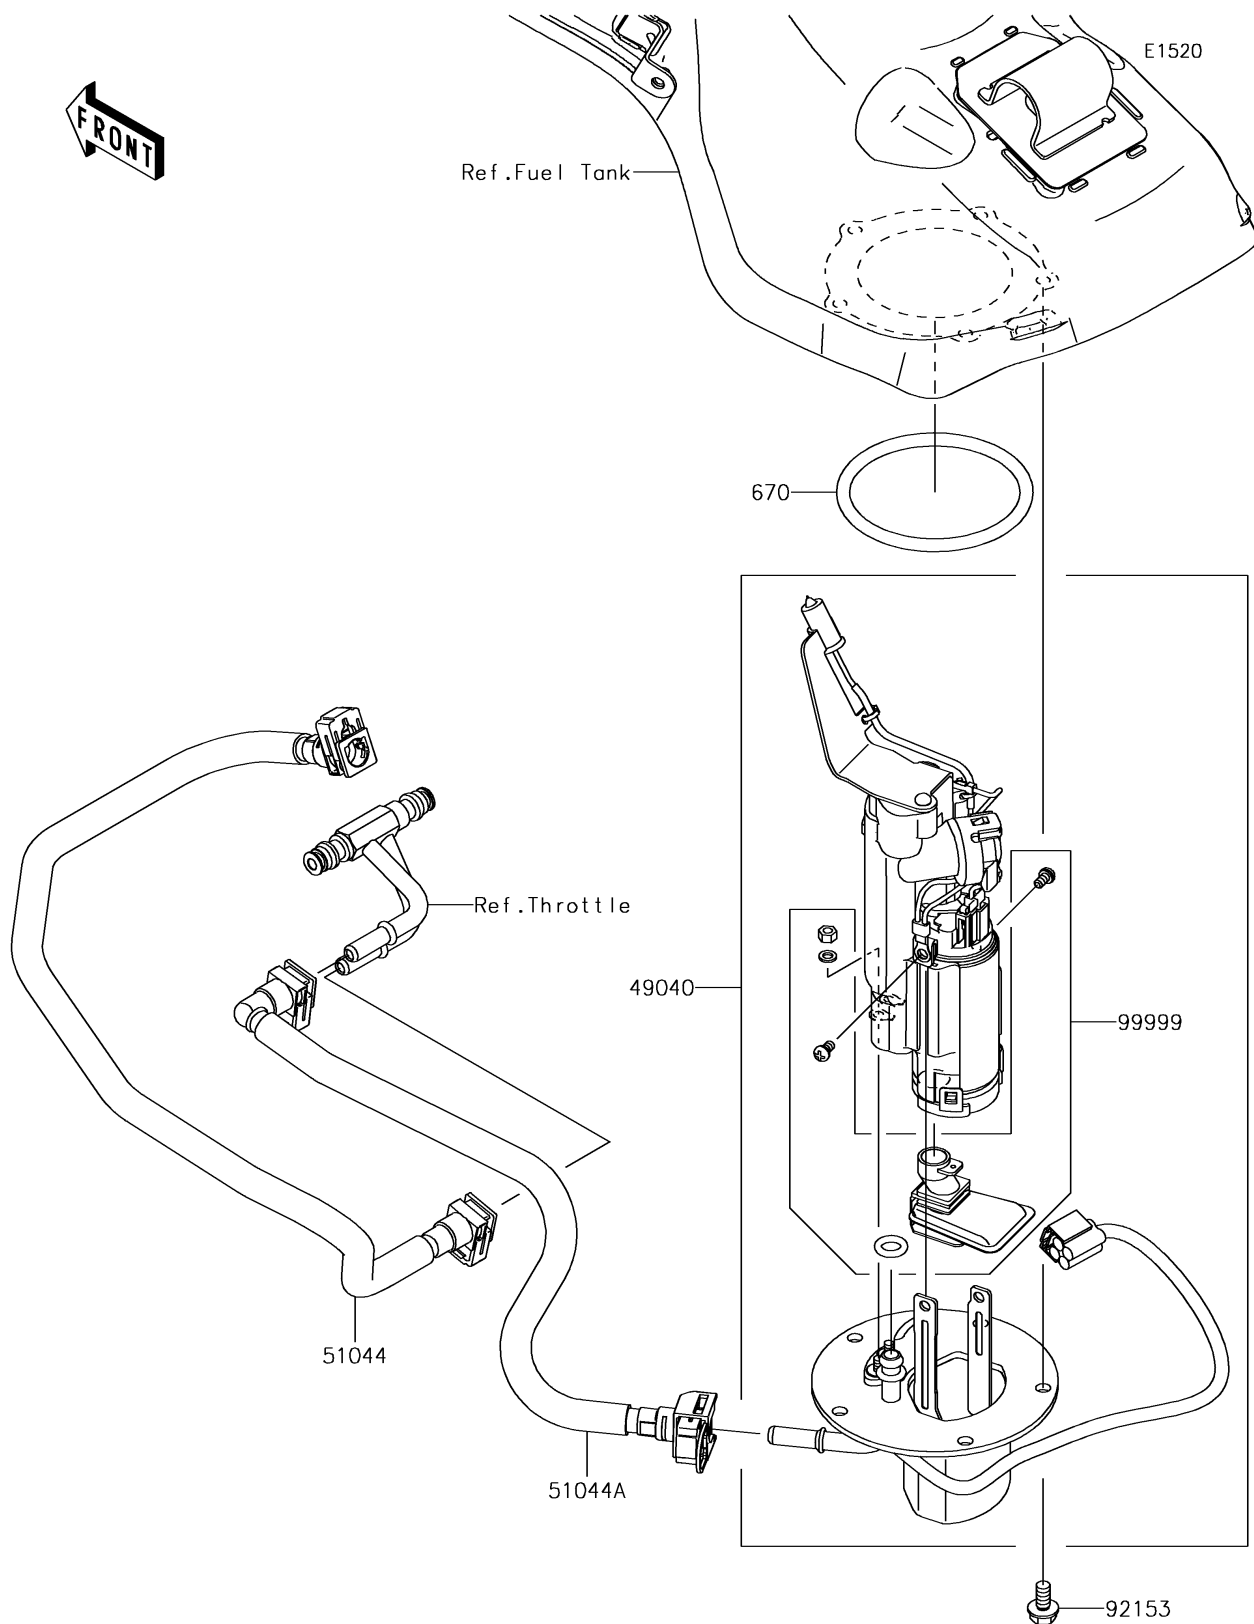

2017 Ninja H2™R PARTS DIAGRAM

Fuel Pump

2017 Ninja H2™R PARTS LIST

Fuel Pump

ITEM NAME	PART NUMBER	QUANTITY
PUMP-FUEL (Ref # 49040)	49040-0741	1
TUBE-ASSY (Ref # 51044)	51044-0860	1
TUBE-ASSY (Ref # 51044A)	51044-0861	1
O RING (Ref # 670)	670E5075	1
BOLT,FLANGED,6X12 (Ref # 92153)	92153-1283	1
KIT,FUEL FILTER (Ref # 99999)	99999-0520	1