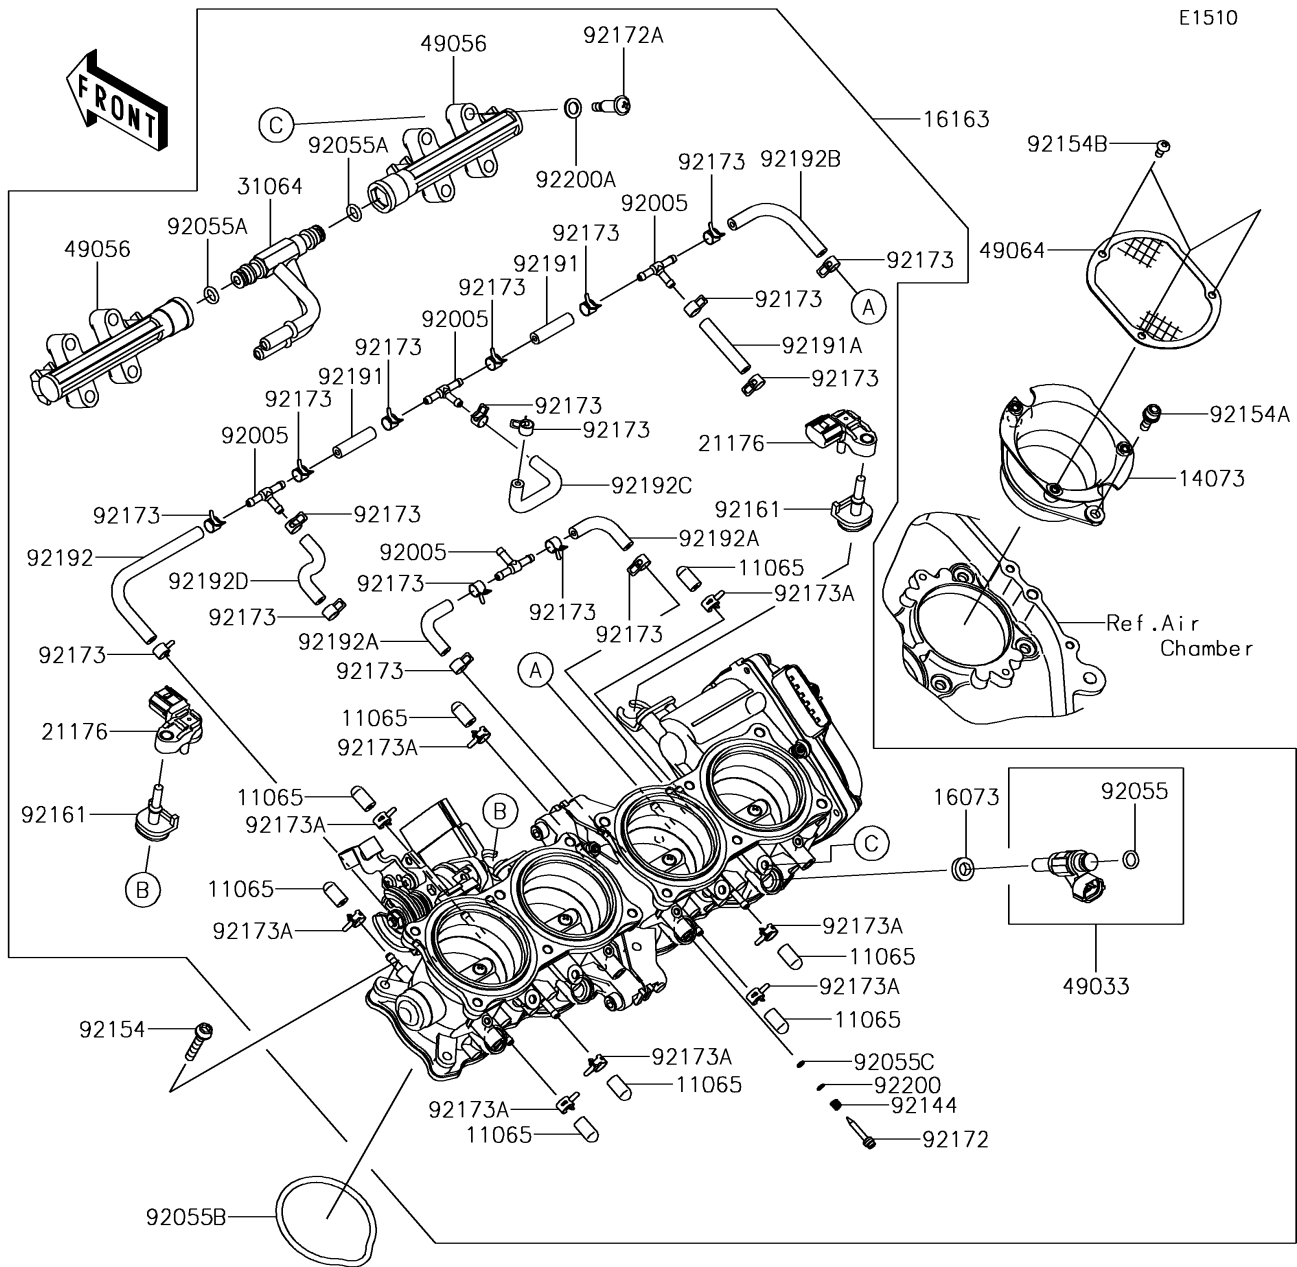

2017 Ninja H2™R PARTS DIAGRAM

Throttle

2017 Ninja H2™R PARTS LIST

Throttle

ITEM NAME	PART NUMBER	QUANTITY
CAP (Ref # 11065)	11065-0904	1
DUCT,AIR FANNEL (Ref # 14073)	14073-0804	1
INSULATOR (Ref # 16073)	16073-0825	1
THROTTLE-ASSY (Ref # 16163)	16163-0880	1
SENSOR,BOOST (Ref # 21176)	21176-3777	1
HARNESS (Ref # 26031)	26031-1782	1
PIPE-COMP (Ref # 31064)	31064-0674	1
NOZZLE-INJECTION (Ref # 49033)	49033-0035	1
PIPE-INJECTION (Ref # 49056)	49056-0037	1
FILTER-AIR (Ref # 49064)	49064-0004	1
FITTING (Ref # 92005)	92005-1380	1
RING-O,INJECTION NOZZLE (Ref # 92055)	92055-0124	1
RING-O (Ref # 92055A)	92055-0761	1
RING-O (Ref # 92055B)	92055-0817	1
RING-O (Ref # 92055C)	92055-0840	1
SPRING,PILOT AIR SCREW (Ref # 92144)	92144-1674	1
BOLT,SOCKET,5X28 (Ref # 92154)	92154-1451	1
BOLT,SOCKET,5X16 (Ref # 92154A)	92154-1568	1
BOLT,TORX,4X10 (Ref # 92154B)	92154-1790	1
DAMPER (Ref # 92161)	92161-0673	1
SCREW (Ref # 92172)	92172-0156	1
SCREW,PIPE INJECTION (Ref # 92172A)	92172-0828	1
CLAMP (Ref # 92173)	92173-1420	1
CLAMP (Ref # 92173A)	92173-1421	1
CLAMP (Ref # 92173B)	92173-1470	1
TUBE,3.2X7.4X30 (Ref # 92191)	92191-1550	1
TUBE,3.2X7.4X40 (Ref # 92191A)	92191-1551	1
TUBE,3.2X7.4X115 (Ref # 92192)	92192-0131	1
TUBE,3.2X7.4X45 (Ref # 92192A)	92192-1445	1

2017 Ninja H2™R PARTS LIST

Throttle

ITEM NAME	PART NUMBER	QUANTITY
TUBE,3.2X7.4X75 (Ref # 92192B)	92192-1446	1
TUBE (Ref # 92192C)	92192-1492	1
TUBE (Ref # 92192D)	92192-1493	1
WASHER,PILOT AIR SCREW (Ref # 92200)	92200-1564	1
WASHER (Ref # 92200A)	92200-3807	1