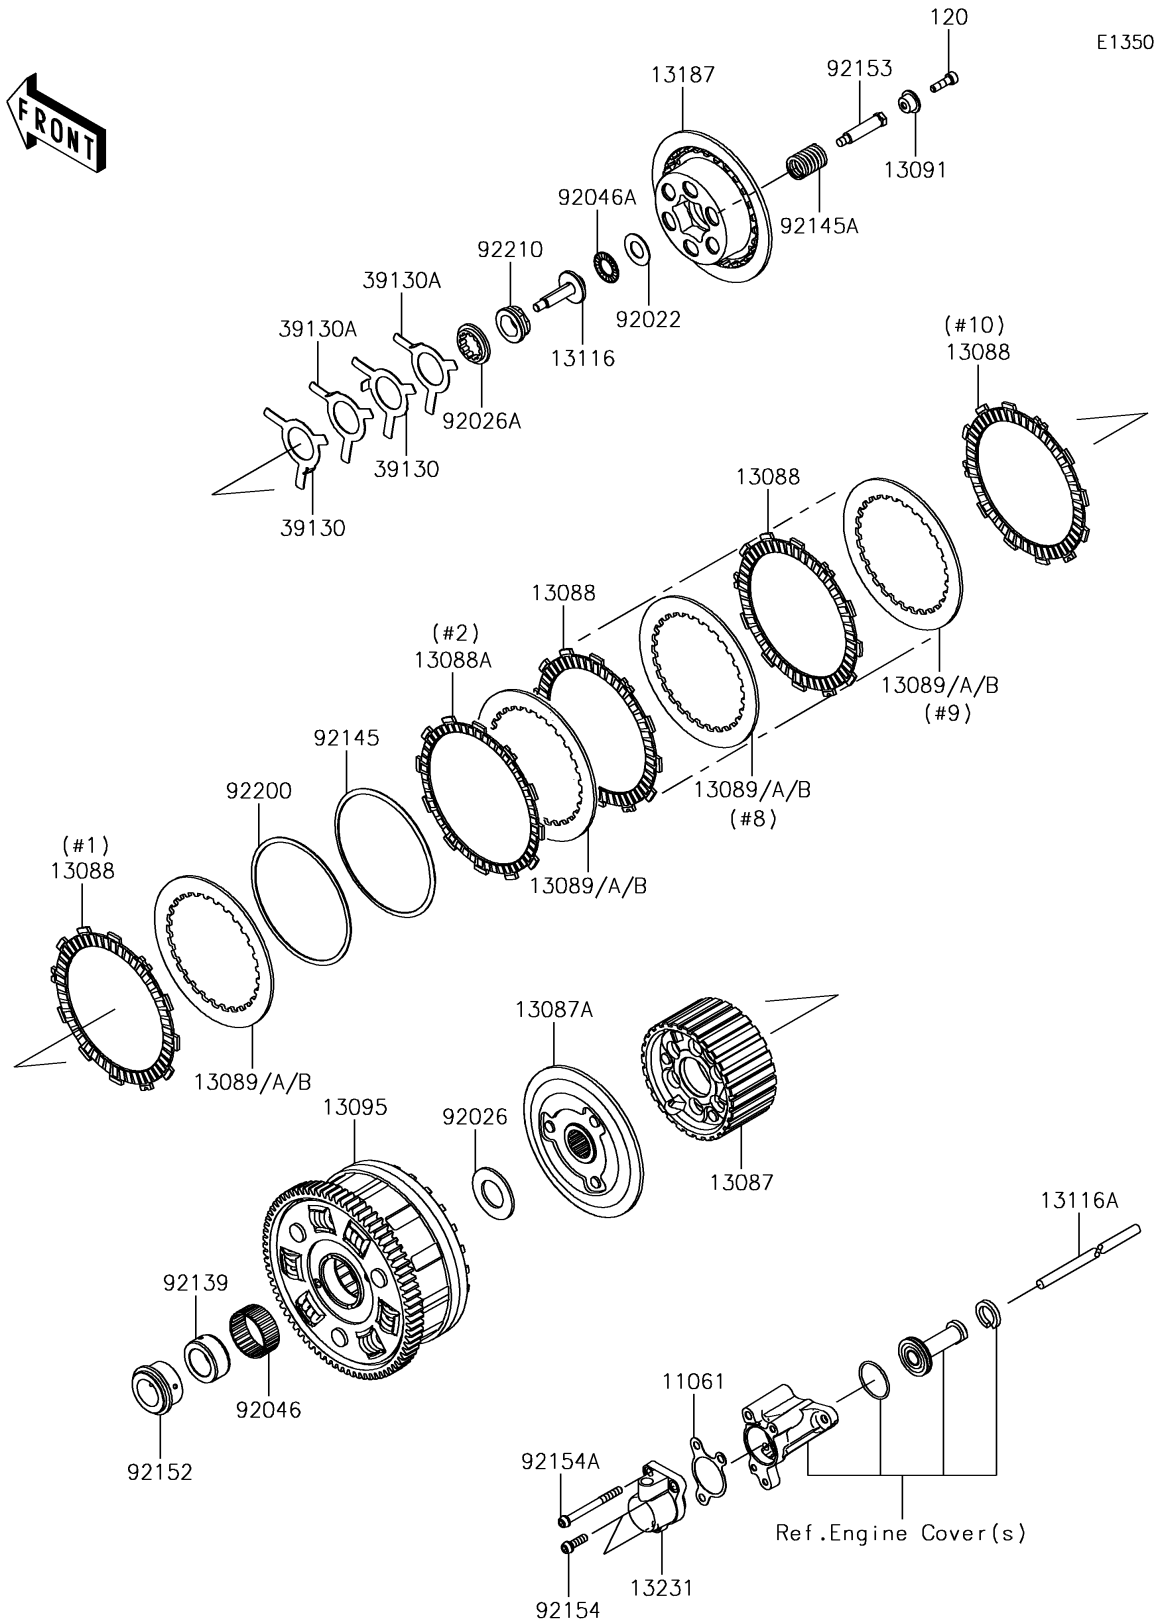

2017 Ninja H2™R PARTS DIAGRAM

Clutch

2017 Ninja H2™R PARTS LIST

Clutch

ITEM NAME	PART NUMBER	QUANTITY
GASKET,CLUTCH RELEASE (Ref # 11061)	11061-1228	1
BOLT-SOCKET,6X20 (Ref # 120)	120Q0620	1
HUB-CLUTCH (Ref # 13087)	13087-0575	1
HUB-CLUTCH (Ref # 13087A)	13087-0576	1
PLATE-FRICTION (Ref # 13088)	13088-0566	1
PLATE-FRICTION (Ref # 13088A)	13088-0567	1
PLATE-CLUTCH,T=2.0 (Ref # 13089)	13089-0021	1
PLATE-CLUTCH,T=2.3 (Ref # 13089A)	13089-0027	1
PLATE-CLUTCH,T=2.6 (Ref # 13089B)	13089-0028	1
HOLDER,CLUTCH SPRING (Ref # 13091)	13091-1840	1
HOUSING-COMP-CLUTCH (Ref # 13095)	13095-0577	1
ROD-PUSH (Ref # 13116)	13116-0732	1
ROD-PUSH (Ref # 13116A)	13116-0738	1
PLATE-CLUTCH OPERATING (Ref # 13187)	13187-0025	1
RELEASE-ASSY-CLUTCH (Ref # 13231)	13231-0008	1
SPRING-LEAF (Ref # 39130)	39130-1078	1
SPRING-LEAF (Ref # 39130A)	39130-1079	1
WASHER,15.1X29X1.0 (Ref # 92022)	92022-1463	1
SPACER,25.5X47X2.5 (Ref # 92026)	92026-022	1
SPACER (Ref # 92026A)	92026-0792	1
BEARING-NEEDLE (Ref # 92046)	92046-0041	1
BEARING-NEEDLE,AXK1102 (Ref # 92046A)	92046-1052	1
BUSHING,25X38X17.3 (Ref # 92139)	92139-0304	1
SPRING (Ref # 92145)	92145-1250	1
SPRING (Ref # 92145A)	92145-1662	1
COLLAR (Ref # 92152)	92152-0866	1
BOLT (Ref # 92153)	92153-0797	1
BOLT,SOCKET,6X20 (Ref # 92154)	92154-1623	1
BOLT,SOCKET,6X65 (Ref # 92154A)	92154-1624	1

2017 Ninja H2™R PARTS LIST

Clutch

ITEM NAME	PART NUMBER	QUANTITY
WASHER,T=1.0 (Ref # 92200)	92200-1579	1
NUT (Ref # 92210)	92210-0397	1