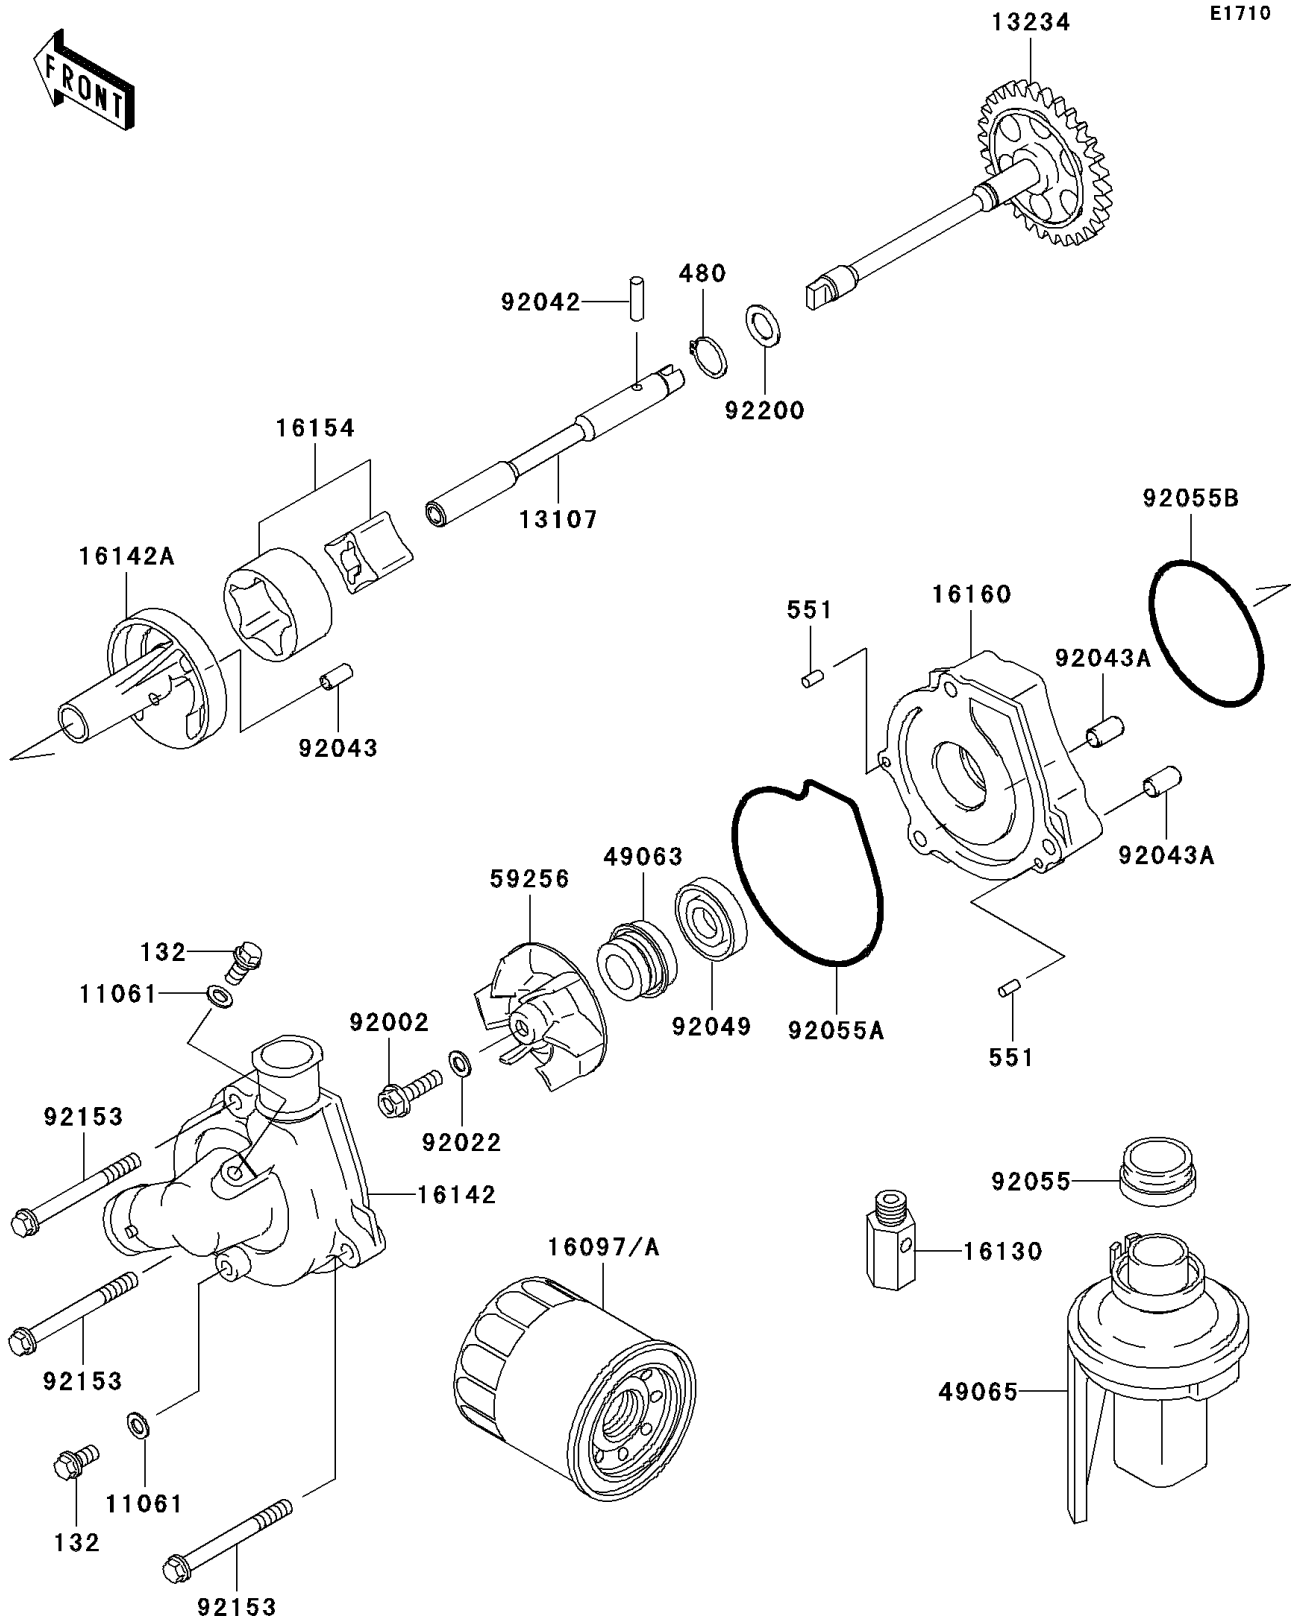

2006 ZZR®600 PARTS DIAGRAM

Oil Pump/Oil Filter

2006 ZZR®600 PARTS LIST

Oil Pump/Oil Filter

ITEM NAME	PART NUMBER	QUANTITY
BOLT-FLANGED-SMALL,6X12 (Ref # 132)	132Y0612	1
CIRCLIP-TYPE-C,11MM (Ref # 480)	480J1100	1
PIN-DOWEL,4X8 (Ref # 551)	551A0408	1
GASKET (Ref # 11061)	11061-0107	1
SHAFT (Ref # 13107)	13107-1430	1
SHAFT-COMP (Ref # 13234)	13234-0003	1
FILTER-ASSY-OIL (Ref # 16097)	16097-0002	1
VALVE-ASSY-RELIEF (Ref # 16130)	16130-1058	1
COVER-PUMP,WATER (Ref # 16142)	16142-1152	1
COVER-PUMP,OIL (Ref # 16142A)	16142-1161	1
ROTOR-PUMP,40.56X22 (Ref # 16154)	16154-1115	1
BODY,OIL PUMP (Ref # 16160)	16160-1325	1
SEAL-MECHANICAL,WATER (Ref # 49063)	49063-1055	1
FILTER-OIL (Ref # 49065)	49065-1073	1
IMPELLER (Ref # 59256)	59256-1074	1
BOLT,6X22 (Ref # 92002)	92002-1154	1
WASHER,6.1X12X1 (Ref # 92022)	92022-077	1
PIN,DOWEL,4X15.8 (Ref # 92042)	92042-014	1
PIN,4.2X6X12 (Ref # 92043)	92043-1262	1
PIN,6.2X8X14 (Ref # 92043A)	92043-1263	1
SEAL-OIL,SC 11 28.55 5 (Ref # 92049)	92049-1336	1
RING-O,OIL FILTER (Ref # 92055)	92055-1503	1
RING-O,WATER PUMP COVER (Ref # 92055A)	92055-1532	1
RING-O,59.6X2.4 (Ref # 92055B)	92055-3018	1
BOLT,6X60 (Ref # 92153)	92153-0780	1
WASHER (Ref # 92200)	92200-1009	1