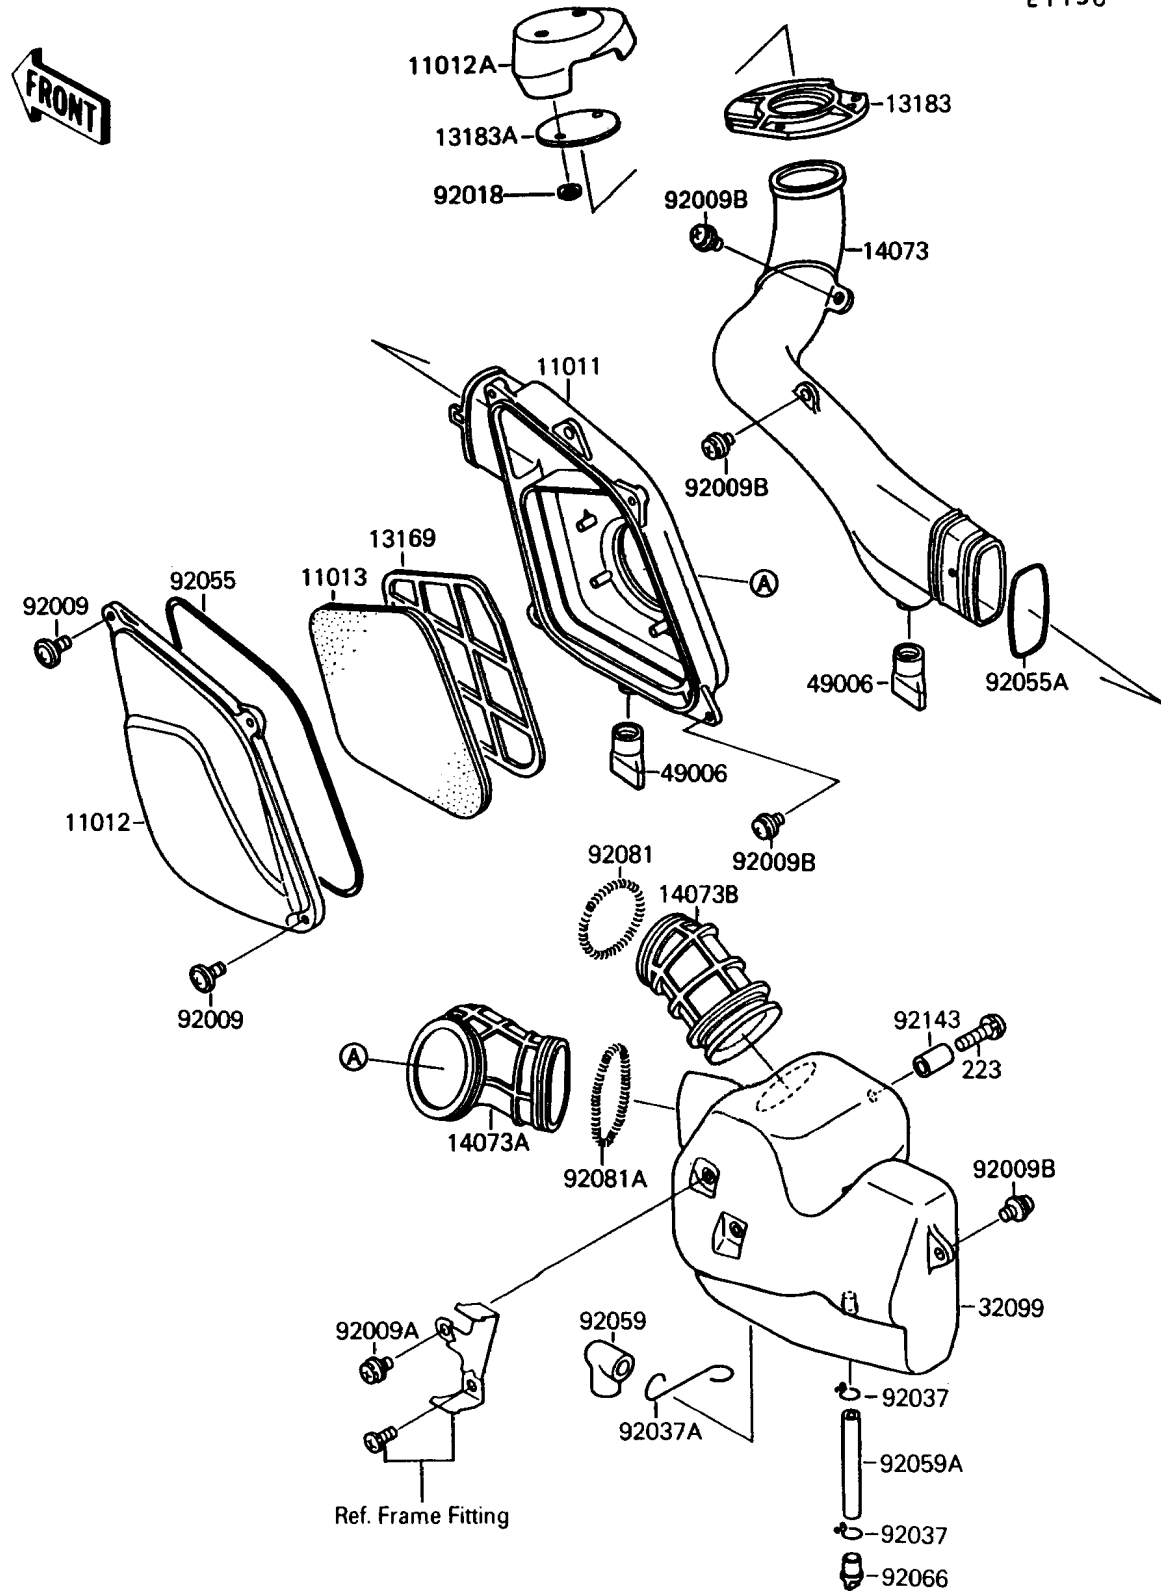

1989 Mojave® 250 PARTS DIAGRAM

Air Filter

E1130

1989 Mojave® 250 PARTS LIST

Air Filter

ITEM NAME	PART NUMBER	QUANTITY
CASE-AIR FILTER (Ref # 11011)	11011-1227	1
CAP,AIR FILTER (Ref # 11012)	11012-1524	1
CAP,SNORKL DUCT (Ref # 11012A)	11012-1537	1
ELEMENT-AIR FILTER (Ref # 11013)	11013-1145	1
PLATE,ELEMENT (Ref # 13169)	13169-1689	1
PLATE,SNORKL DUCT (Ref # 13183)	13183-1019	1
PLATE,SNORKL CAP (Ref # 13183A)	13183-1020	1
DUCT,SNORKL (Ref # 14073)	14073-1264	1
DUCT,CHAMBER-AIRFILTER (Ref # 14073A)	14073-1266	1
DUCT,CARBURETER-CHAMBER (Ref # 14073B)	14073-1267	1
CASE,AIR CHAMBER (Ref # 32099)	32099-1086	1
BOOT (Ref # 49006)	49006-1199	1
SCREW,6X18,BLACK (Ref # 92009)	92009-1181	1
SCREW,6X14 (Ref # 92009A)	92009-1275	1
SCREW,6X16 (Ref # 92009B)	92009-1276	1
NUT,PUSH,3MM (Ref # 92018)	92018-005	1
CLAMP,TUBE (Ref # 92037)	92037-147	1
CLAMP (Ref # 92037A)	92037-1821	1
RING-O,AIR FILTER CASE (Ref # 92055)	92055-1344	1
RING-O,57.3X3 (Ref # 92055A)	92055-1345	1
TUBE,BREATHER (Ref # 92059)	92059-1693	1
TUBE,7X10X100 (Ref # 92059A)	92059-1736	1
PLUG,DRAIN (Ref # 92066)	92066-1211	1
SPRING,COIL (Ref # 92081)	92081-1177	1
SPRING,DUCT (Ref # 92081A)	92081-1638	1
COLLAR (Ref # 92143)	92143-1046	1
SCREW-PAN-WS-CROS (Ref # 223)	223C0635	1