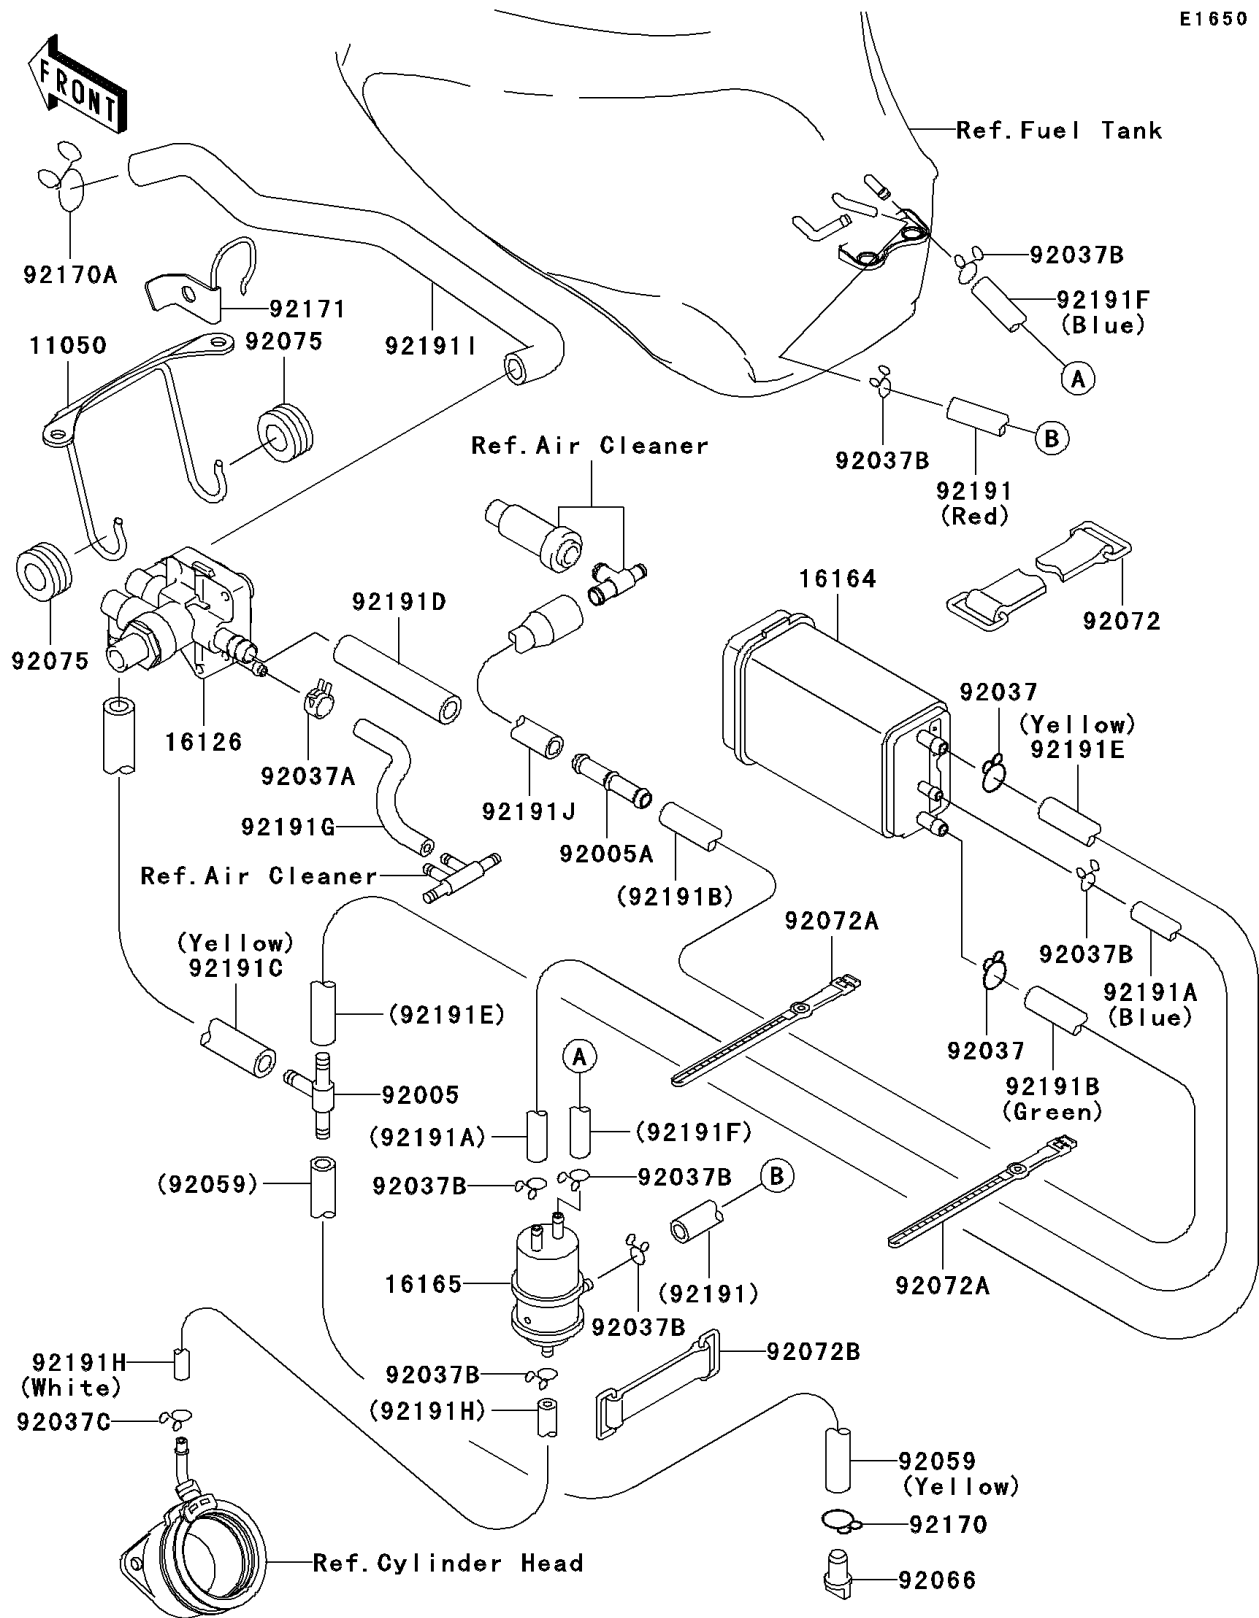

2006 ZZR®600 PARTS DIAGRAM

Fuel Evaporative System(CA)

E1650

2006 ZZR®600 PARTS LIST

Fuel Evaporative System(CA)

ITEM NAME	PART NUMBER	QUANTITY
BRACKET (Ref # 11050)	11050-1729	1
VALVE (Ref # 16126)	16126-1354	1
CANISTER (Ref # 16164)	16164-1052	1
SEPARATOR (Ref # 16165)	16165-1001	1
FITTING (Ref # 92005)	92005-1304	1
FITTING (Ref # 92005A)	92005-1377	1
CLAMP,HOSE (Ref # 92037)	92037-1104	1
CLAMP,TUBE (Ref # 92037A)	92037-1461	1
CLAMP,TUBE (Ref # 92037B)	92037-147	1
CLAMP (Ref # 92037C)	92037-1712	1
TUBE,7X12X440,YELLOW (Ref # 92059)	92059-1440	1
PLUG,DRAIN (Ref # 92066)	92066-1211	1
BAND,L=90 (Ref # 92072)	92072-045	1
BAND,L=202 (Ref # 92072A)	92072-1195	1
BAND,L=50 (Ref # 92072B)	92072-1419	1
DAMPER,MUFFLER (Ref # 92075)	92075-1621	1
CLAMP (Ref # 92170)	92170-1529	1
CLAMP (Ref # 92170A)	92170-1997	1
CLAMP (Ref # 92171)	92171-1236	1
TUBE,SEPARATOR-TANK,RED (Ref # 92191)	92191-1234	1
TUBE,SEPARATOR-CANIST,BLUE (Ref # 92191A)	92191-1236	1
TUBE,CANISTER-FILTER,GREEN (Ref # 92191B)	92191-1237	1
TUBE,VALVE-FITTING,YELLOW (Ref # 92191C)	92191-1238	1
TUBE,CARB-VALVE (Ref # 92191D)	92191-1240	1
TUBE,FITTING-CANIST,YELLOW (Ref # 92191E)	92191-1250	1
TUBE,SEPARATOR-TANK,BLUE (Ref # 92191F)	92191-1268	1
TUBE,FITTING-VALVE (Ref # 92191G)	92191-1275	1
TUBE,SEPARATOR-CARB,WHITE (Ref # 92191H)	92191-1276	1
TUBE,AIR VENT-VALVE (Ref # 92191I)	92191-1503	1

2006 ZZR®600 PARTS LIST

Fuel Evaporative System(CA)

ITEM NAME	PART NUMBER	QUANTITY
TUBE (Ref # 92191J)	92191-1514	1