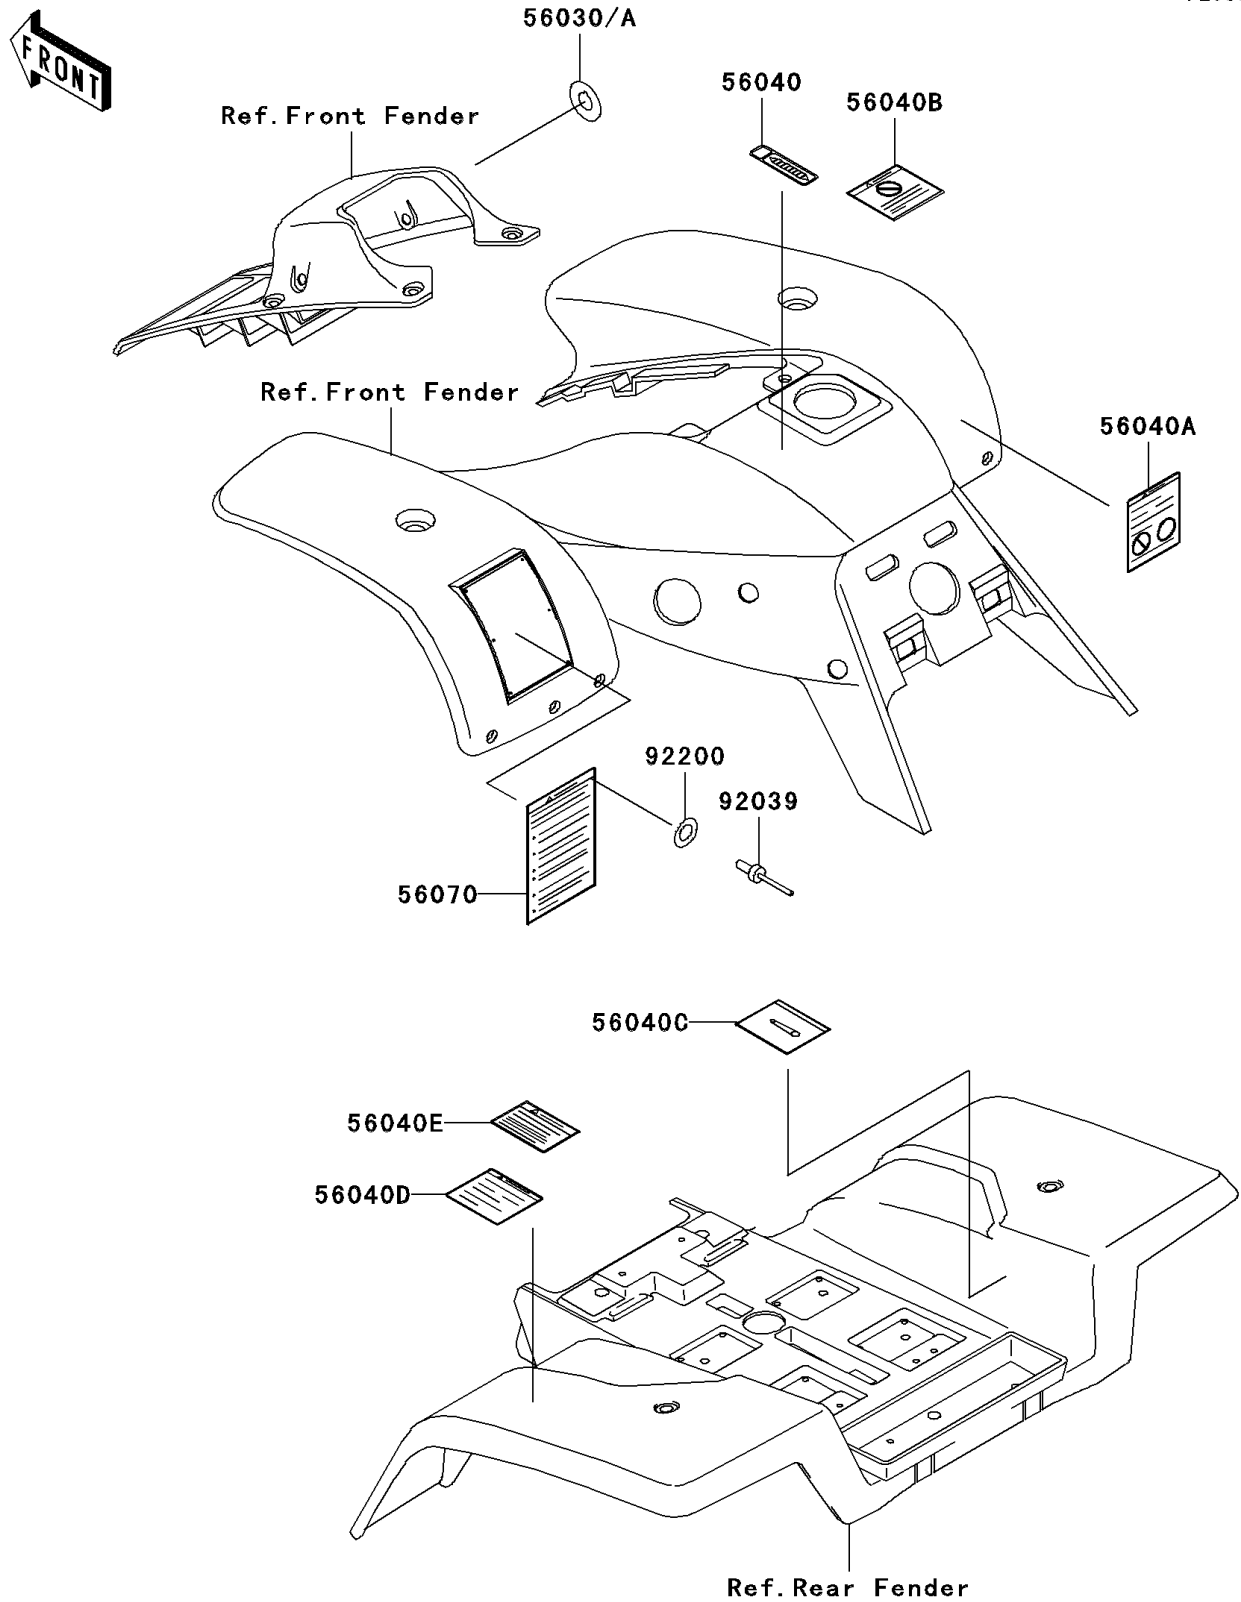

2001 Mojave® 250 PARTS DIAGRAM

Labels

F2860

2001 Mojave® 250 PARTS LIST

Labels

ITEM NAME	PART NUMBER	QUANTITY
LABEL,IGNITION SWITCH (Ref # 56030A)	56030-1086	1
LABEL-WARNING,SHIFT PATTERN (Ref # 56040)	56040-1201	1
LABEL-WARNING,TRANSPORT (Ref # 56040A)	56040-1261	1
LABEL-WARNING,UNDER 16 (Ref # 56040B)	56040-1276	1
LABEL-WARNING,CHAIN SLACK (Ref # 56040C)	56040-1289	1
LABEL-WARNING,TIRE PRESSURE (Ref # 56040D)	56040-1290	1
LABEL-WARNING,MAX VEHICLE LOAD (Ref # 56040E)	56040-1291	1
LABEL-WARNING,SERIOUS INJURY (Ref # 56070)	56070-1151	1
RIVET,3.2X8 (Ref # 92039)	92039-3763	1
WASHER,3.5X8X1 (Ref # 92200)	92200-1251	1