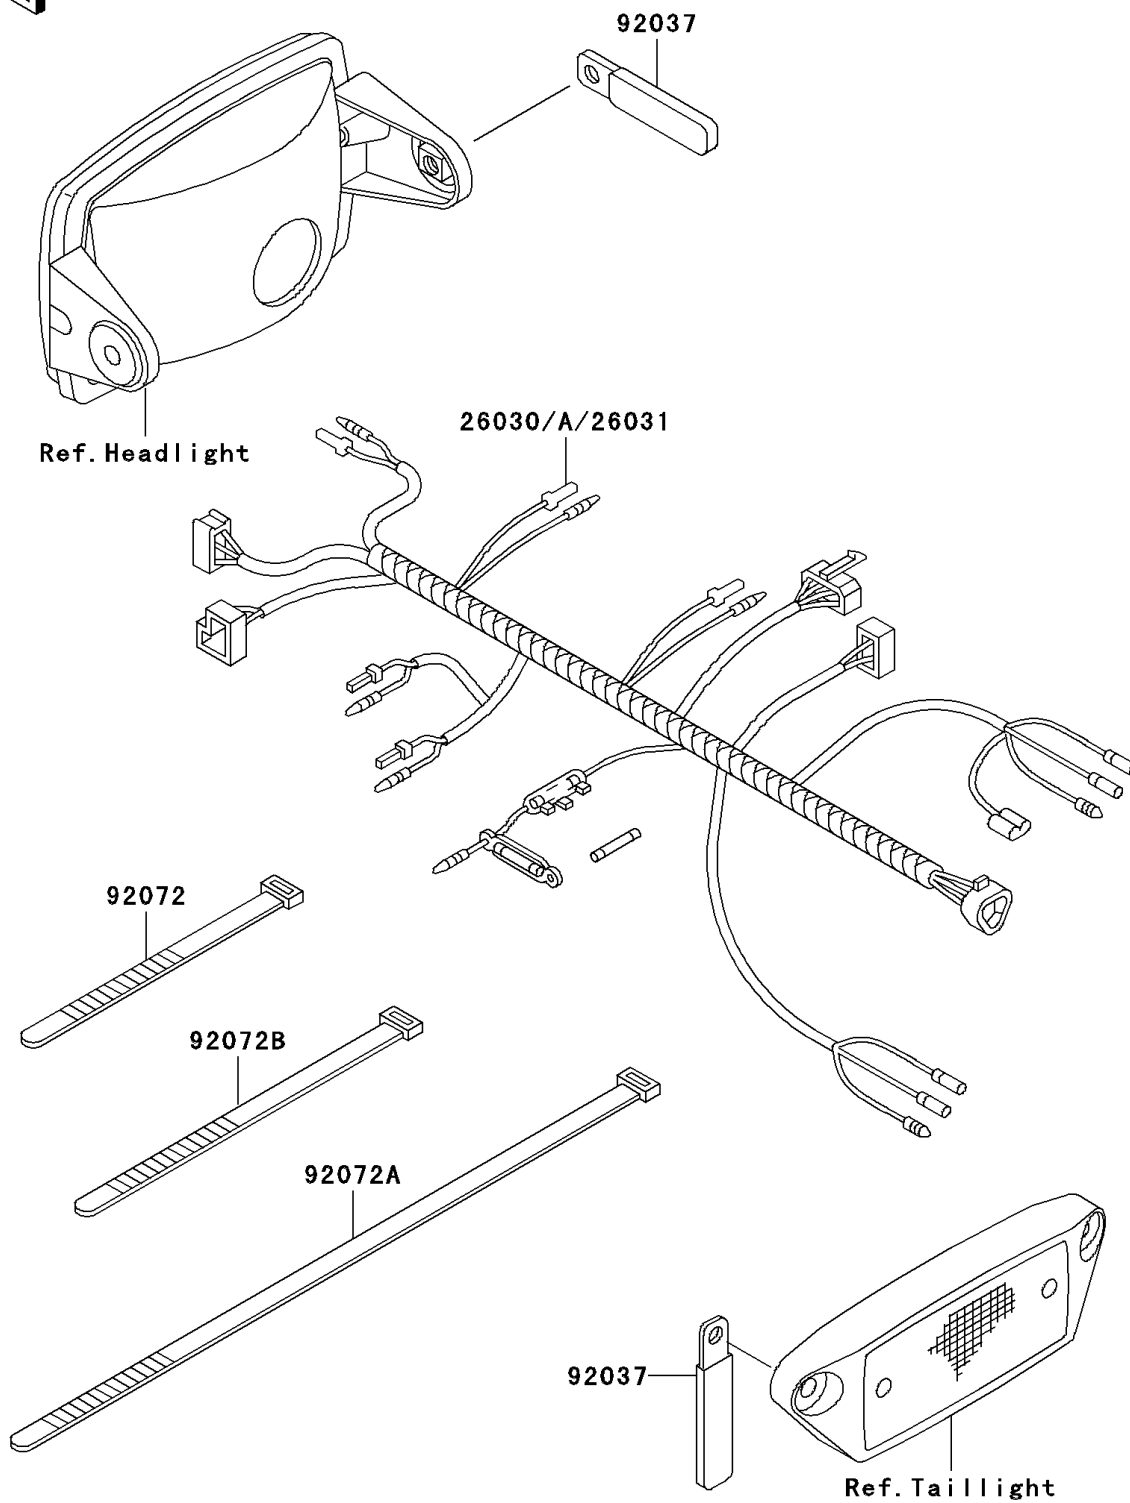

2001 Mojave® 250 PARTS DIAGRAM

Chassis Electrical Equipment

F2760

2001 Mojave® 250 PARTS LIST

Chassis Electrical Equipment

ITEM NAME	PART NUMBER	QUANTITY
HARNESS,MAIN (Ref # 26030)	26030-1065	1
CLAMP,L=60 (Ref # 92037)	92037-1069	1
BAND,L=149 (Ref # 92072)	92072-031	1
BAND,L=365 (Ref # 92072A)	92072-1197	1
BAND,L=188 (Ref # 92072B)	92072-1239	1