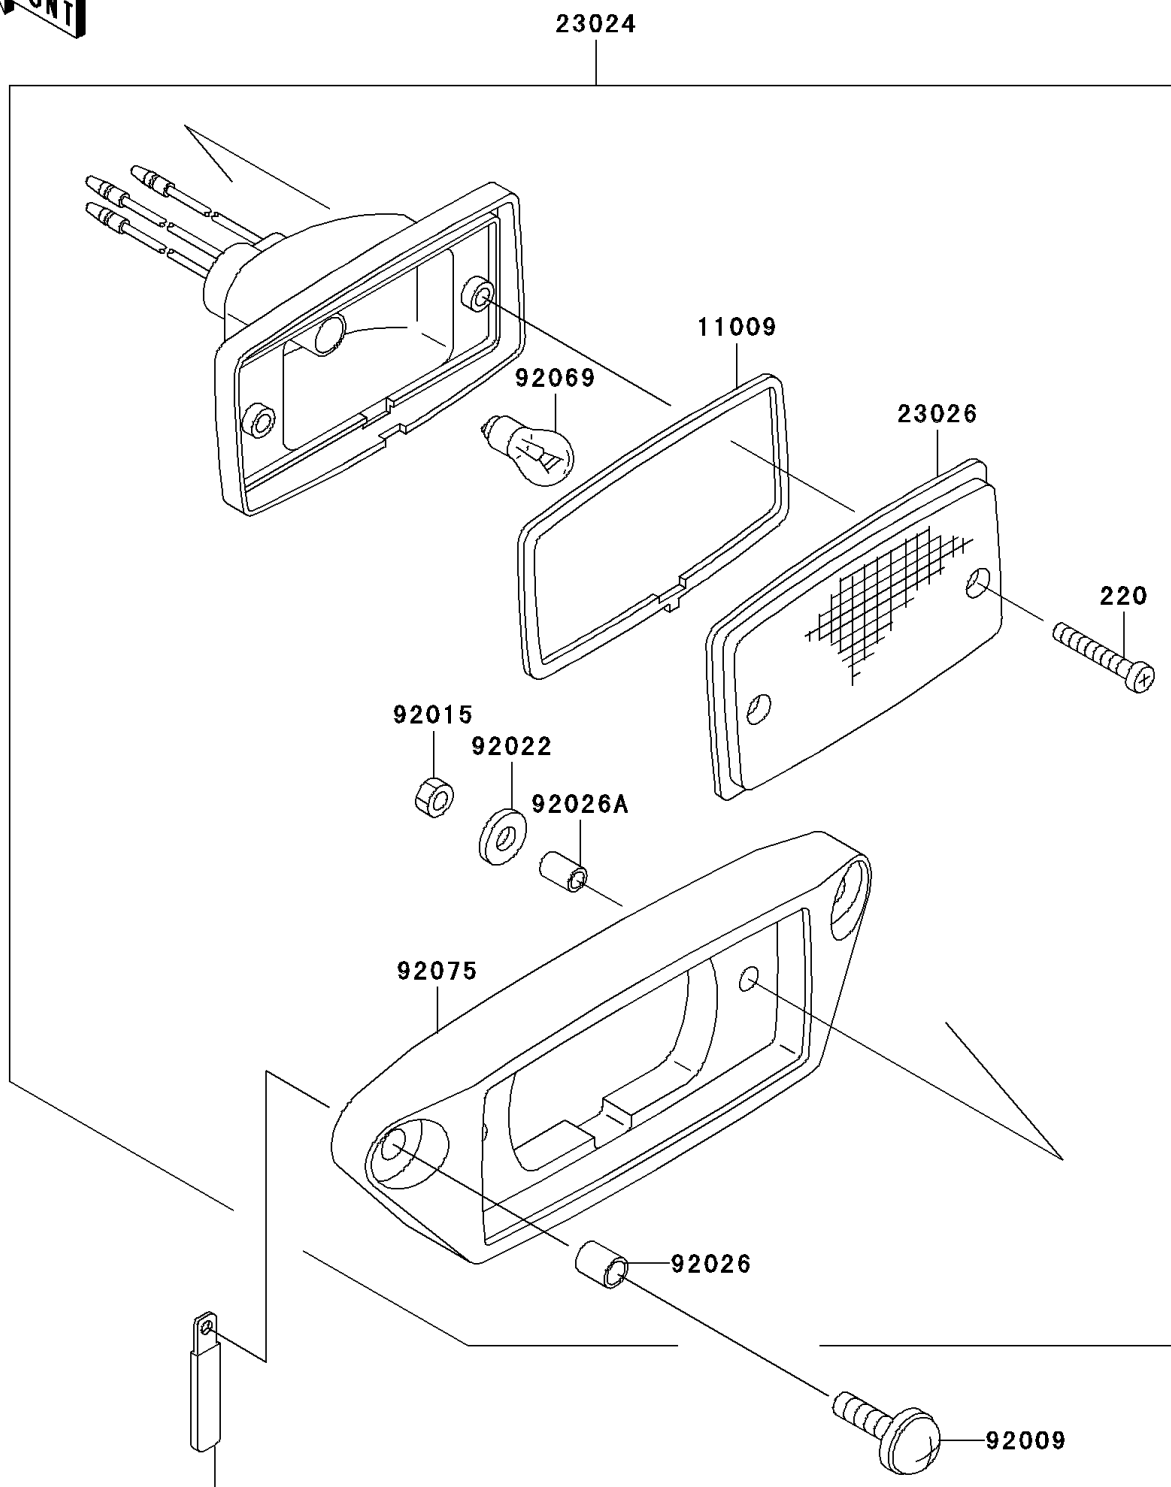

## 2001 Mojave® 250 PARTS DIAGRAM

Taillight(s)

F2720

Ref. Chassis Electrical Equipment

## 2001 Mojave® 250 PARTS LIST

Taillight(s)

ITEM NAME	PART NUMBER	QUANTITY
SCREW-PAN-CROS (Ref # 220)	220C0430	1
GASKET,TAIL LAMP (Ref # 11009)	11009-4004	1
LAMP-ASSY-TAIL (Ref # 23024)	23024-1137	1
LENS,TAIL LAMP (Ref # 23026)	23026-1239	1
SCREW,6X22,BLACK (Ref # 92009)	92009-1256	1
NUT,4MM (Ref # 92015)	92015-1550	1
WASHER,PLAIN,4MM (Ref # 92022)	92022-1762	1
SPACER,6.3X8.3X10 (Ref # 92026)	92026-1260	1
SPACER,4.5X6.5X10 (Ref # 92026A)	92026-1261	1
BULB,12V 18/5W (Ref # 92069)	92069-1089	1
DAMPER,TAIL LAMP (Ref # 92075)	92075-1782	1