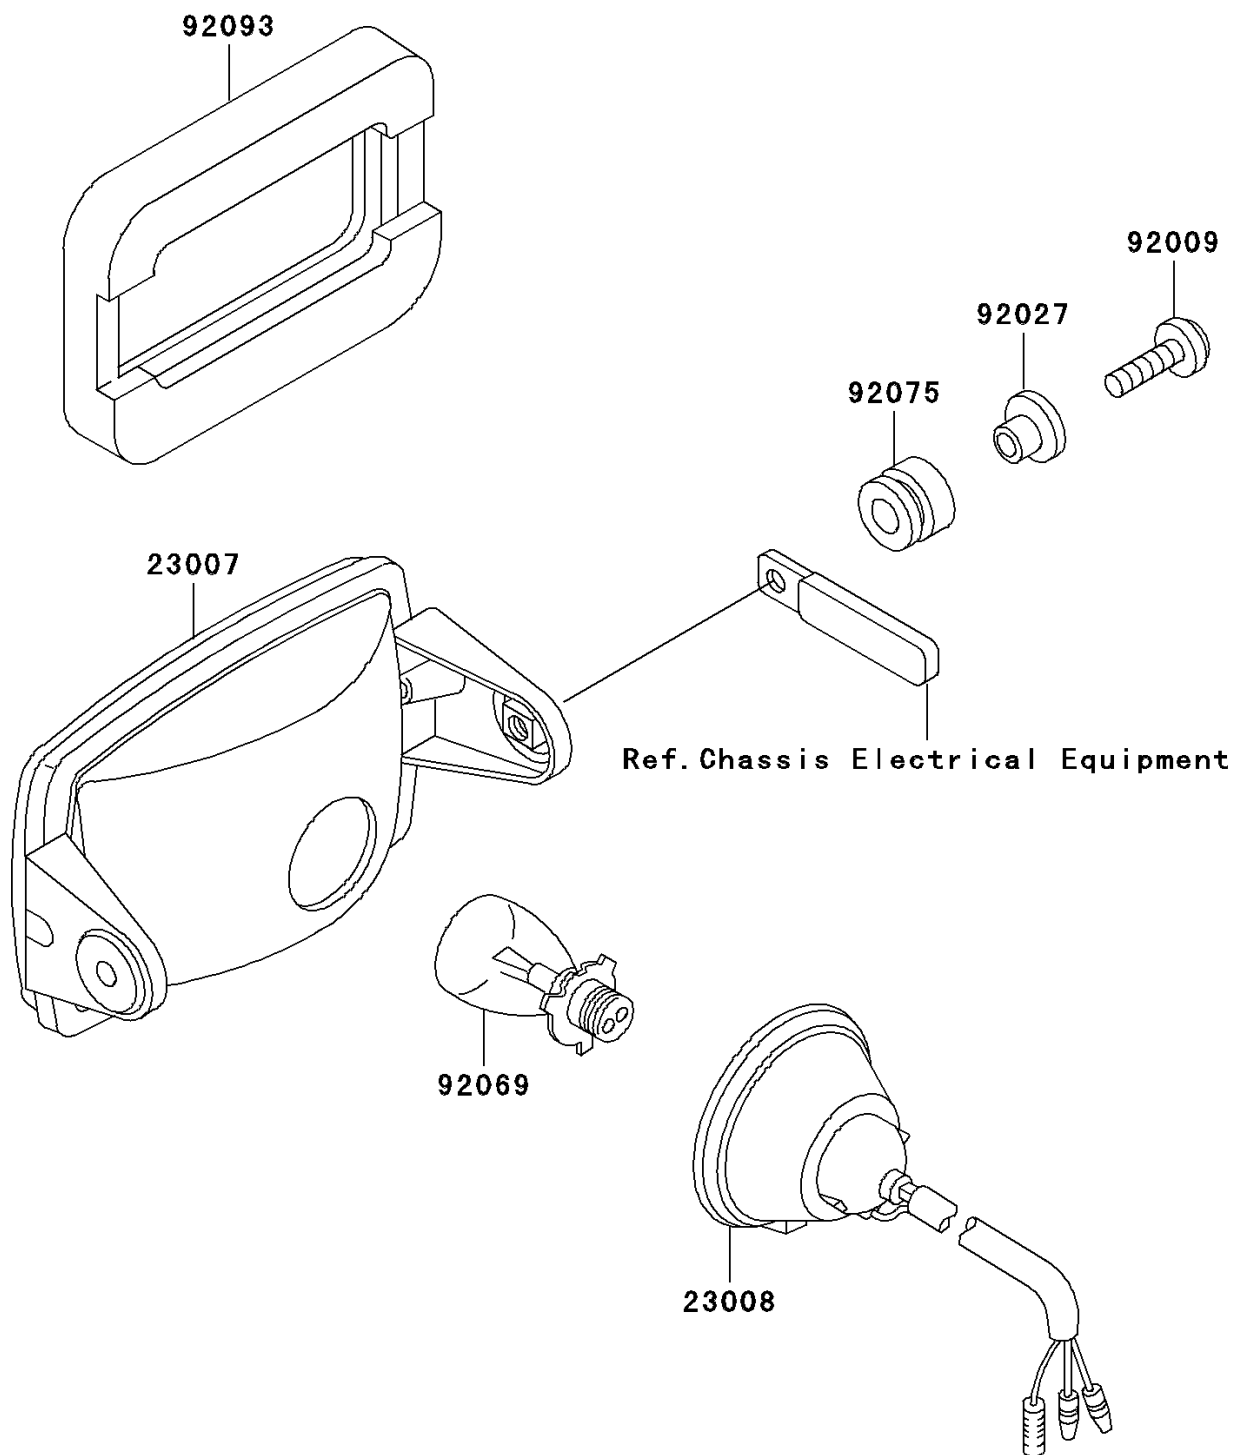

## 2001 Mojave® 250 PARTS DIAGRAM

Headlight(s)

F2710

## 2001 Mojave® 250 PARTS LIST

Headlight(s)

ITEM NAME	PART NUMBER	QUANTITY
LENS-COMP,HEAD LAMP (Ref # 23007)	23007-1183	1
SOCKET-ASSY,HEAD LAMP (Ref # 23008)	23008-1358	1
SCREW,6X22,BLACK (Ref # 92009)	92009-1256	1
COLLAR,L=13.1,BLACK (Ref # 92027)	92027-1450	1
BULB,12V 45/45W (Ref # 92069)	92069-1061	1
DAMPER (Ref # 92075)	92075-1690	1
SEAL,HEAD LAMP (Ref # 92093)	92093-1222	1