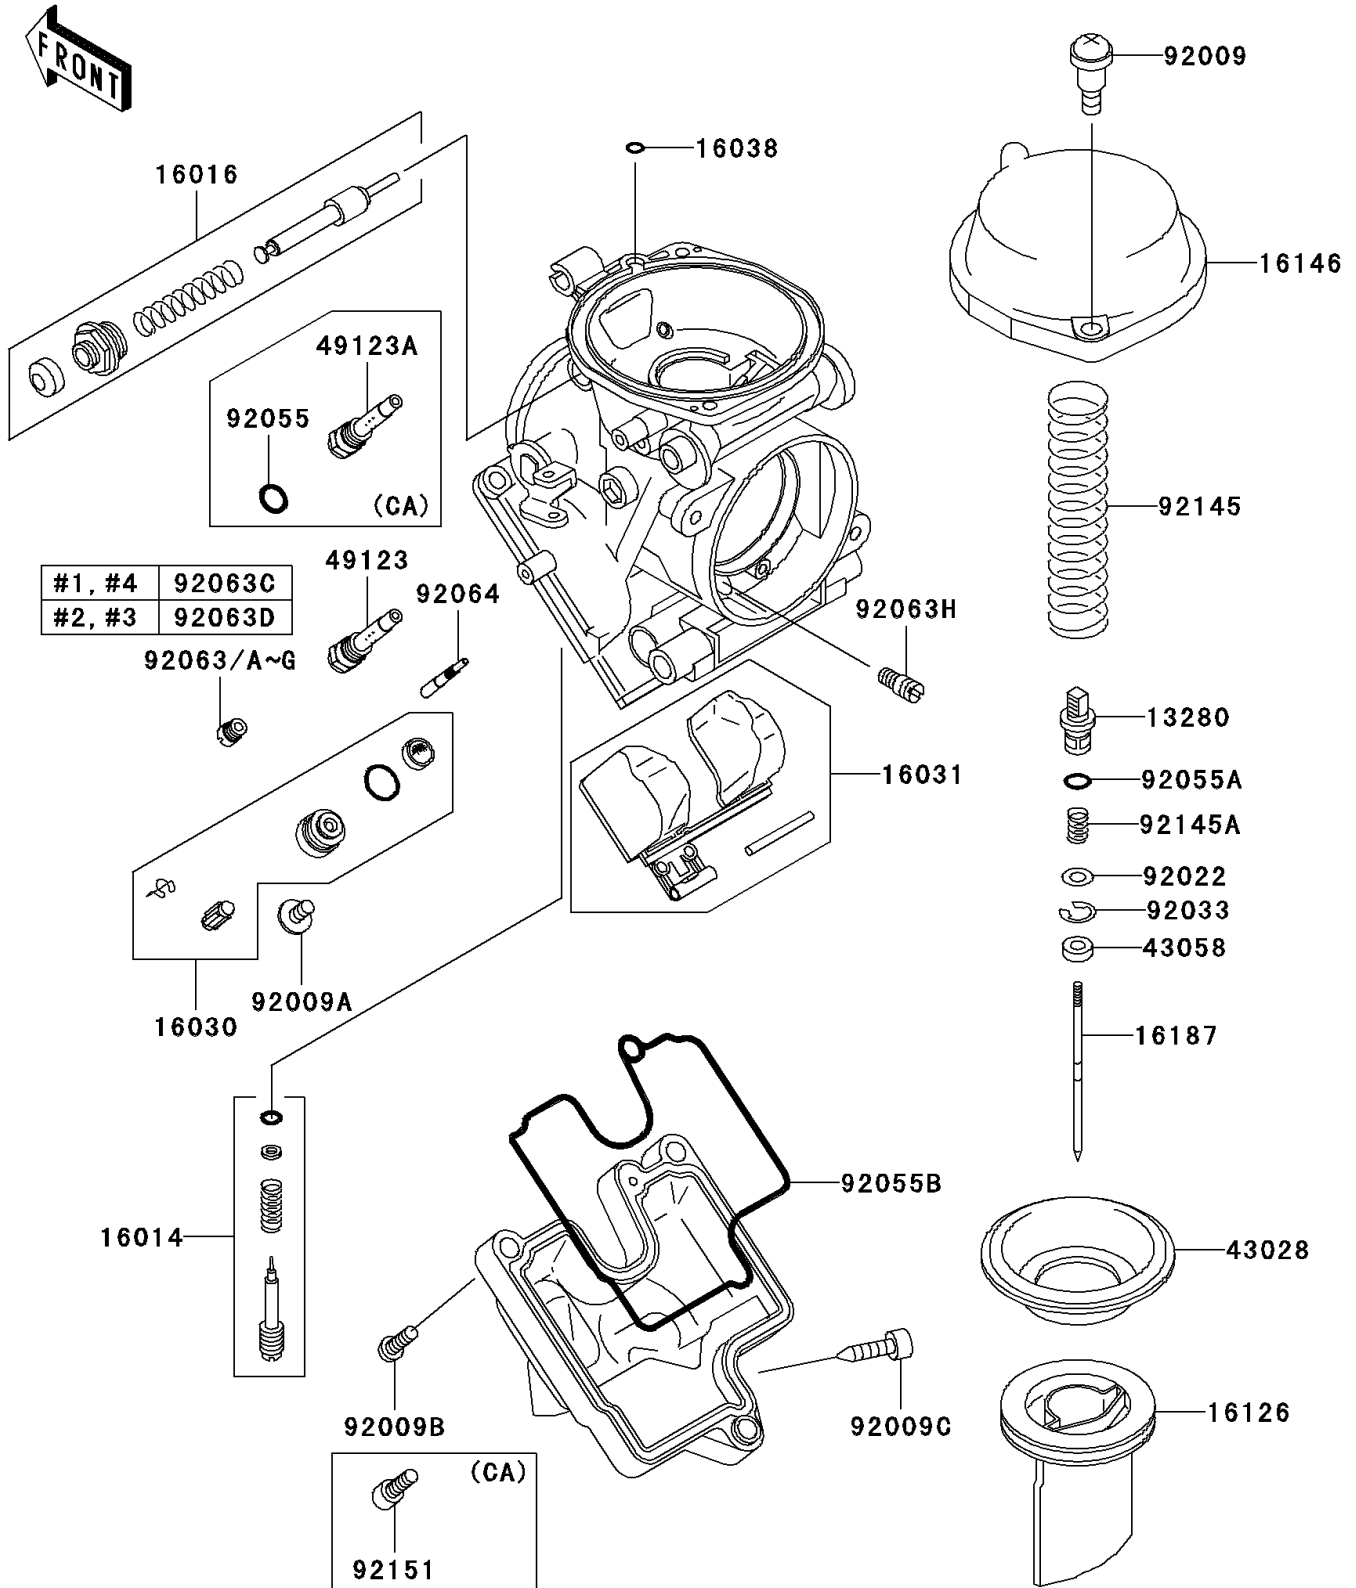

## 2006 ZZR®600 PARTS DIAGRAM

Carburetor Parts

E1612

## 2006 ZZR®600 PARTS LIST

### Carburetor Parts

ITEM NAME	PART NUMBER	QUANTITY
HOLDER (Ref # 13280)	13280-1095	1
SCREW-PILOT AIR (Ref # 16014)	16014-1100	1
PLUNGER,STARTER (Ref # 16016)	16016-1107	1
VALVE-FLOAT,#1.5 (Ref # 16030)	16030-1088	1
FLOAT (Ref # 16031)	16031-1096	1
GASKET,"O"RING (Ref # 16038)	16038-022	1
VALVE,VACUUM (Ref # 16126)	16126-1394	1
COVER-ASSY,MIXING (Ref # 16146)	16146-1197	1
NEEDLE-JET,5EI10 (Ref # 16187)	16187-1135	1
DIAPHRAGM,VACUUM VALVE (Ref # 43028)	43028-1086	1
RING (Ref # 43058)	43058-1094	1
SCREW,MIXING COVER (Ref # 92009)	92009-1850	1
SCREW,FLOAT VALVE (Ref # 92009A)	92009-1853	1
SCREW,DRAIN (Ref # 92009C)	92009-1937	1
WASHER,JET NEEDLE (Ref # 92022)	92022-1123	1
RING-SNAP (Ref # 92033)	92033-1299	1
RING-O,DRAIN PLUG (Ref # 92055A)	92055-1093	1
RING-O,FLOAT CHAMBER (Ref # 92055B)	92055-1588	1
JET-MAIN,#A147.5 (Ref # 92063)	92063-1438	1
JET-MAIN,#A150 (Ref # 92063A)	92063-1440	1
JET-MAIN,#A152.5 (Ref # 92063B)	92063-1441	1
JET-MAIN,#A155 (Ref # 92063C)	92063-1442	1
JET-MAIN,#A157.5 (Ref # 92063D)	92063-1443	1
JET-MAIN,#A160 (Ref # 92063E)	92063-1455	1
JET-MAIN,#A162.5 (Ref # 92063F)	92063-1456	1
JET-MAIN,#A165 (Ref # 92063G)	92063-1457	1
JET-MAIN,#A125 (Ref # 92063H)	92063-1471	1
JET-PILOT,#12.5 (Ref # 92064)	92064-1195	1
SPRING,VACUUM VALVE (Ref # 92145)	92145-1182	1

## 2006 ZZR®600 PARTS LIST

Carburetor Parts

ITEM NAME	PART NUMBER	QUANTITY
SPRING (Ref # 92145A)	92145-1183	1
HOLDER-MAIN JET (Ref # 49123)	49123-1051	1
HOLDER-MAIN JET (Ref # 49123A)	49123-1052	1
SCREW,FLOAT CHAMBER (Ref # 92009B)	92009-1854	1
RING-O (Ref # 92055)	92055-1084	1
BOLT,SOCKET,FLOAT CHAMBER (Ref # 92151)	92151-1406	1