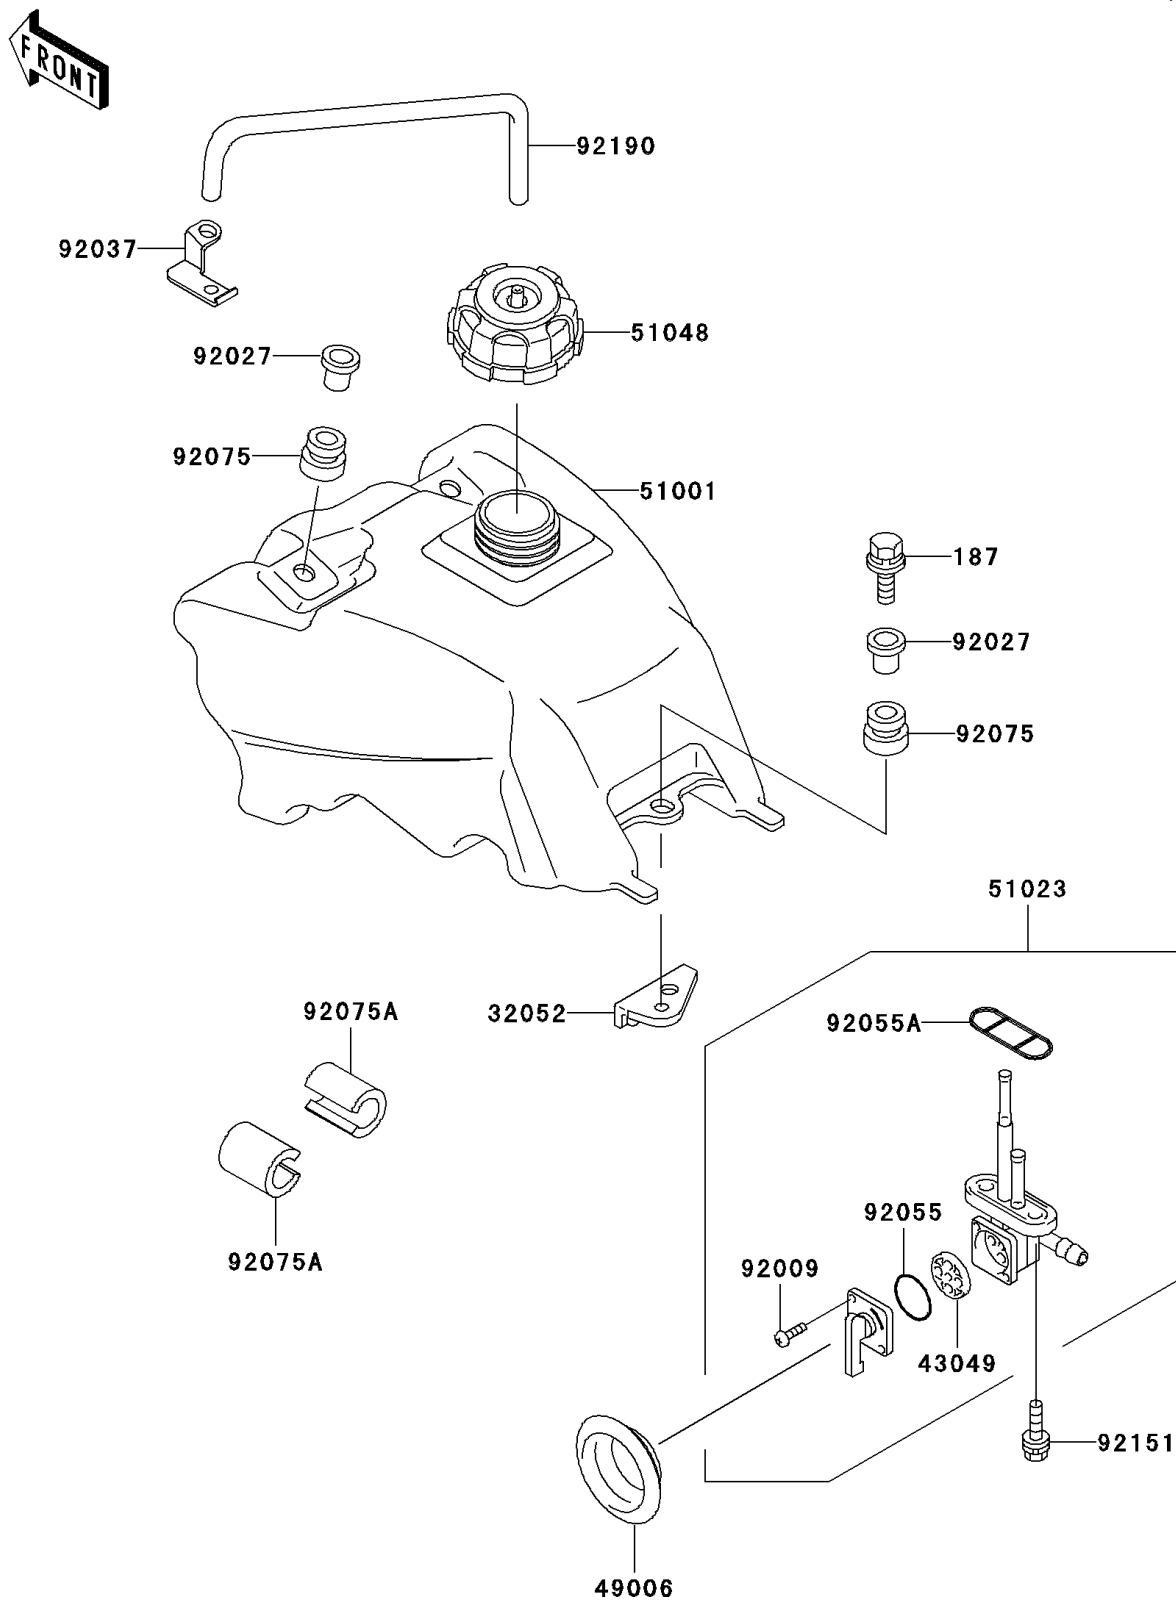

## 2001 Mojave® 250 PARTS DIAGRAM

Fuel Tank

F2410

## 2001 Mojave® 250 PARTS LIST

Fuel Tank

ITEM NAME	PART NUMBER	QUANTITY
BOLT-UPSET-WSP (Ref # 187)	187D0630	1
BRACKET-TANK (Ref # 32052)	32052-1232	1
PACKING,VALVE (Ref # 43049)	43049-1102	1
BOOT (Ref # 49006)	49006-1192	1
TANK-COMP-FUEL (Ref # 51001)	51001-1482	1
TAP-ASSY,FUEL (Ref # 51023)	51023-1349	1
CAP-ASSY-TANK,FUEL (Ref # 51048)	51048-1133	1
SCREW,3X5 (Ref # 92009)	92009-1123	1
COLLAR,L=16.1 (Ref # 92027)	92027-1847	1
CLAMP,TUBE (Ref # 92037)	92037-1961	1
RING-O,FUEL TAP LEVER (Ref # 92055)	92055-1111	1
RING-O,FUEL TAP PACKING (Ref # 92055A)	92055-1348	1
DAMPER (Ref # 92075)	92075-1787	1
DAMPER,FUEL TANK (Ref # 92075A)	92075-1835	1
BOLT,6X14 (Ref # 92151)	92151-1198	1
TUBE,4.7X9.5X350 (Ref # 92190)	92190-1022	1