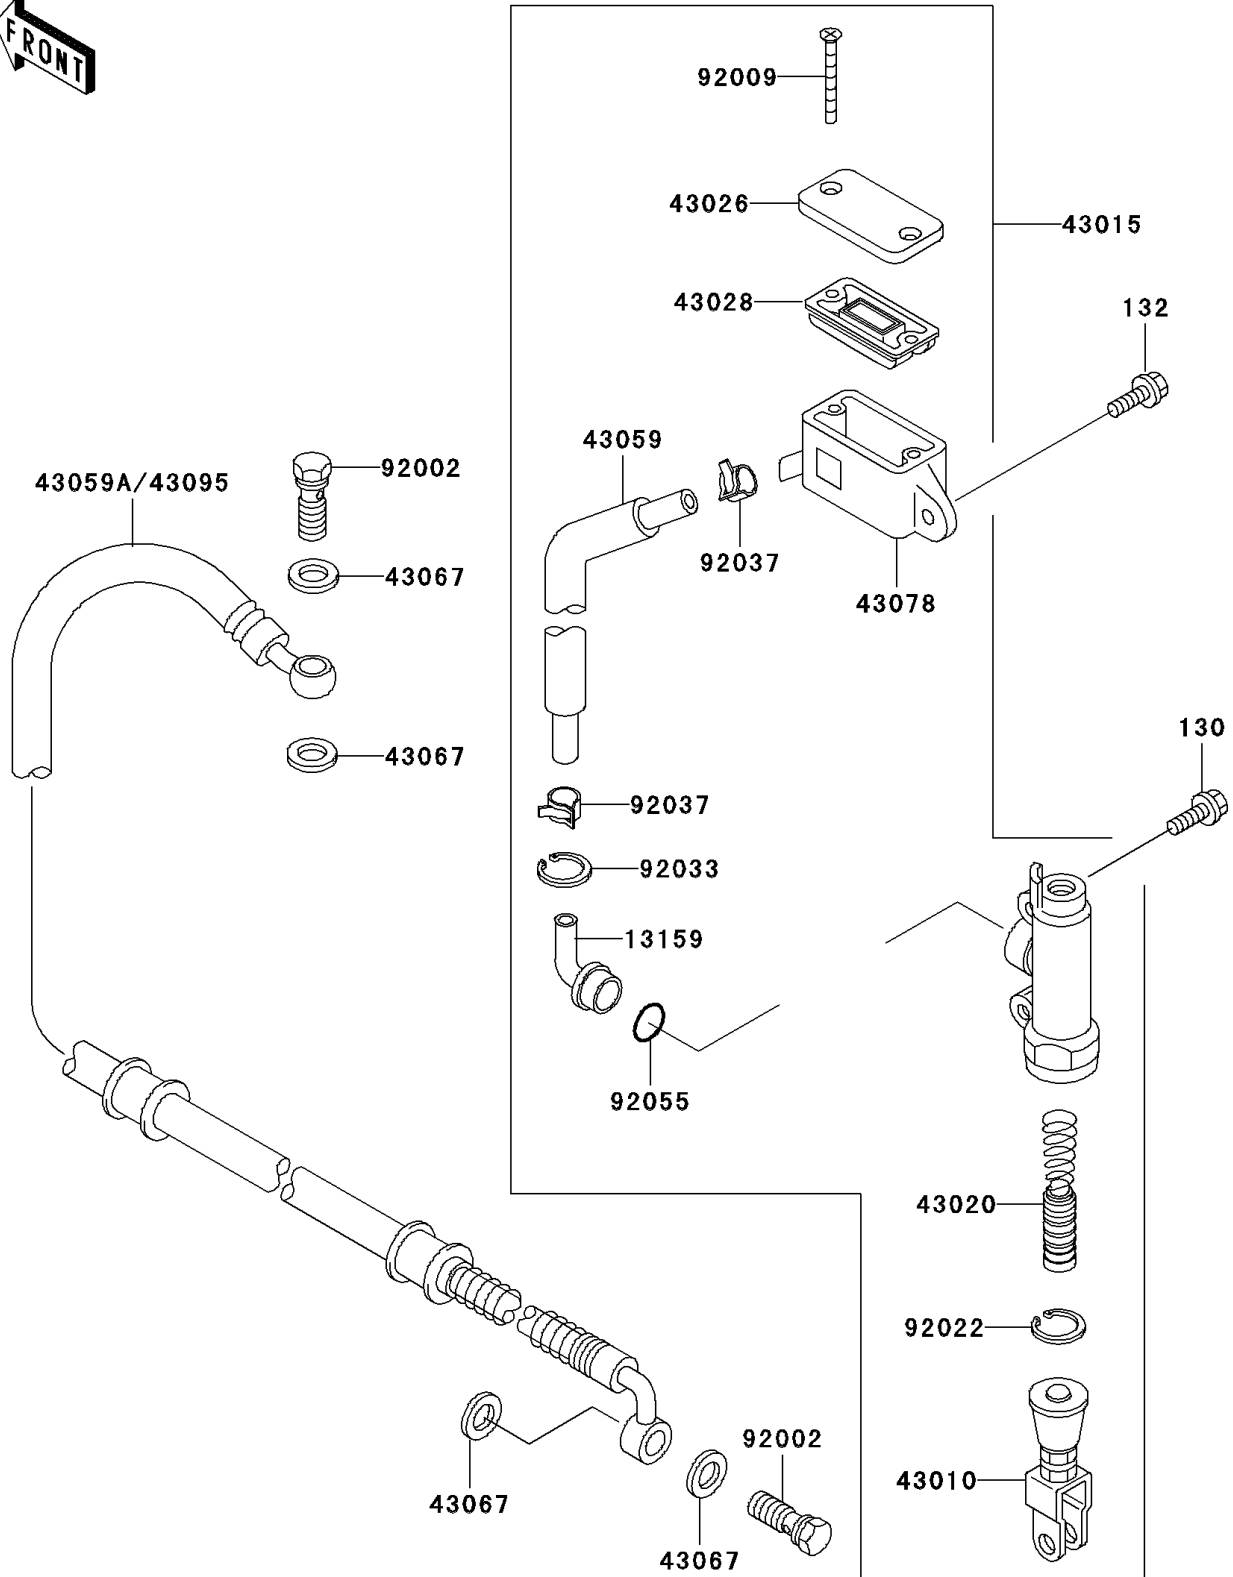

2001 Mojave® 250 PARTS DIAGRAM

Rear Master Cylinder

F2293

2001 Mojave® 250 PARTS LIST

Rear Master Cylinder

ITEM NAME	PART NUMBER	QUANTITY
BOLT-FLANGED (Ref # 130)	130S0814	1
BOLT-FLANGED-SMALL (Ref # 132)	132G0614	1
CONNECTOR,RR MASTER CYLINDER (Ref # 13159)	13159-1052	1
ROD-ASSY-BRAKE,RR (Ref # 43010)	43010-1060	1
CYLINDER-ASSY-MASTER,RR (Ref # 43015)	43015-1326	1
PISTON-COMP-BRAKE (Ref # 43020)	43020-1063	1
CAP-BRAKE (Ref # 43026)	43026-1022	1
DIAPHRAGM (Ref # 43028)	43028-1061	1
HOSE-BRAKE,RR MASTER CYLINDER (Ref # 43059)	43059-1369	1
HOSE-BRAKE,RR (Ref # 43059A)	43059-1877	1
WASHER,10.5X15X1.5 (Ref # 43067)	43067-001	1
RESERVOIR (Ref # 43078)	43078-1078	1
BOLT,OIL,L=23 (Ref # 92002)	92002-1888	1
SCREW,5MM (Ref # 92009)	92009-1409	1
WASHER,CIRCRIP (Ref # 92022)	92022-1601	1
RING-SNAP,20.5MM (Ref # 92033)	92033-1186	1
CLAMP,BRAKE HOSE (Ref # 92037)	92037-1547	1
RING-O,MASTER CYLINDER (Ref # 92055)	92055-1251	1