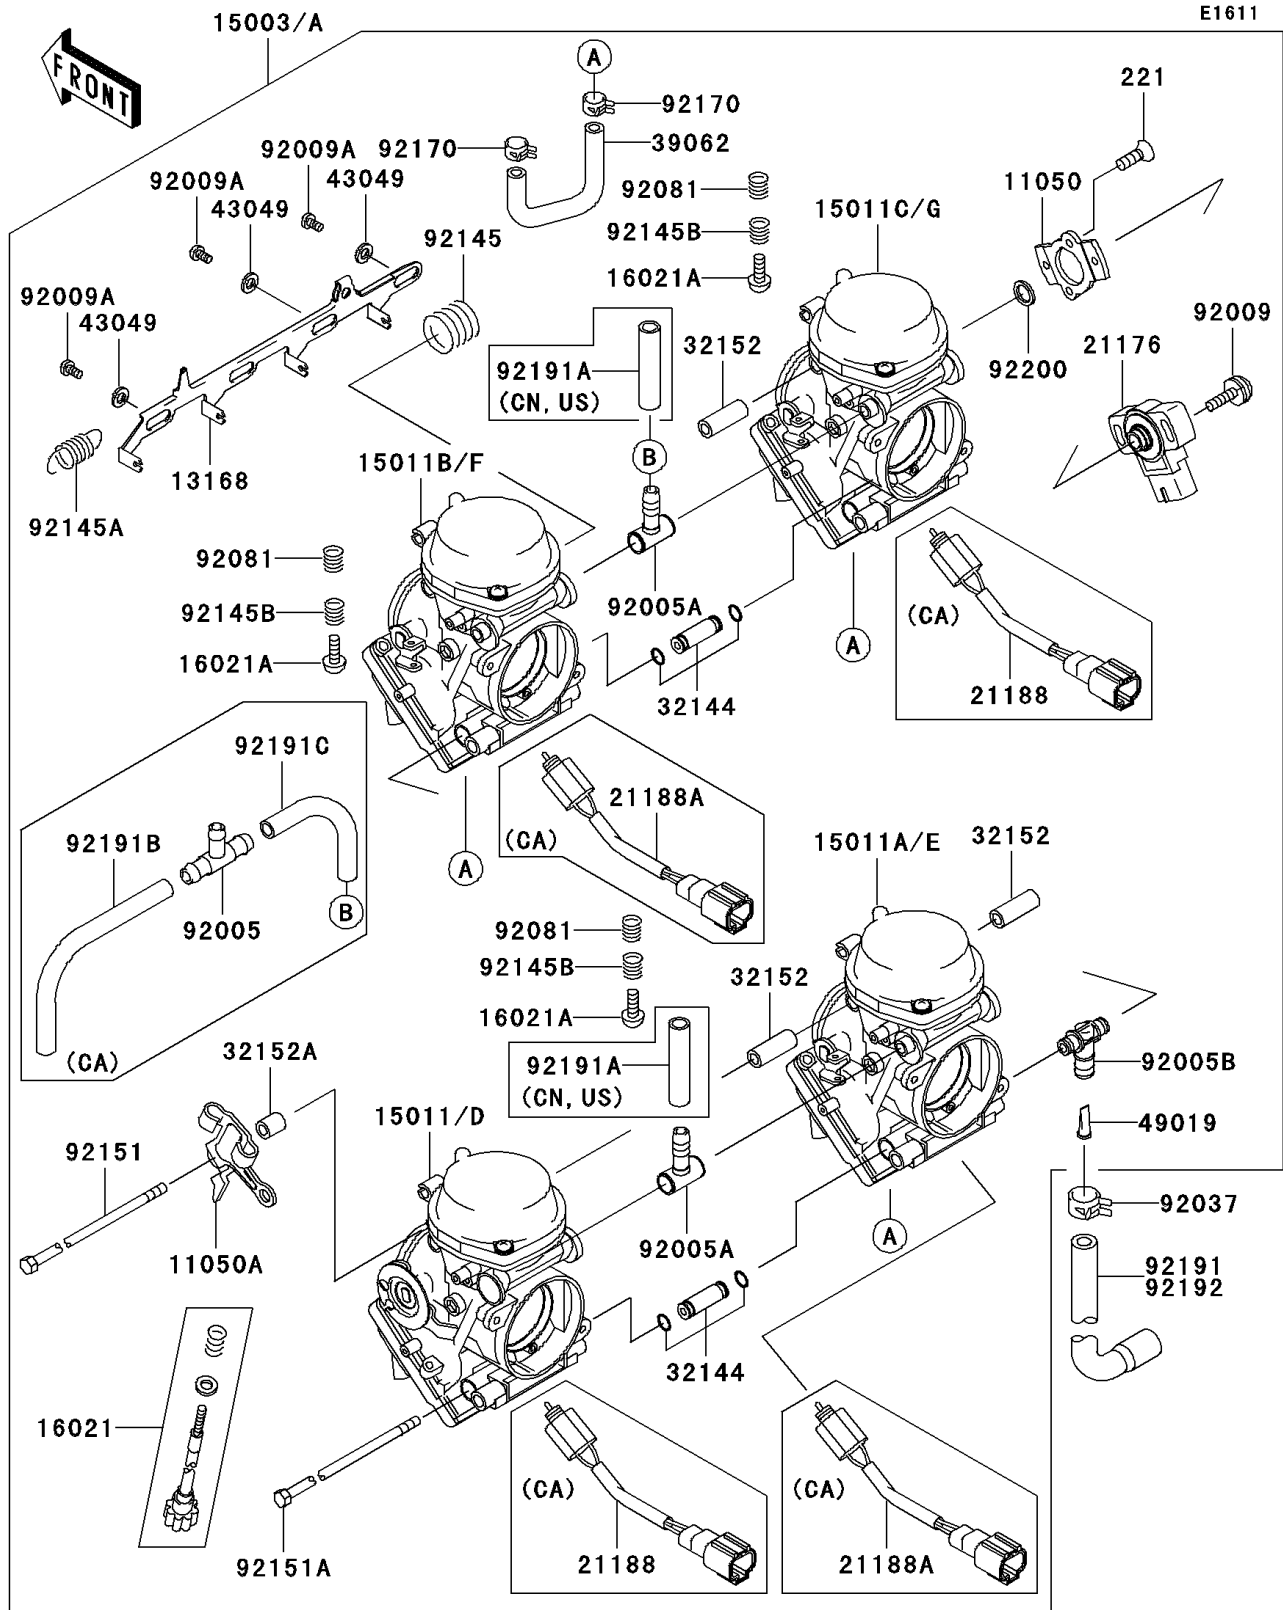

## 2006 ZZR®600 PARTS LIST

Carburetor

ITEM NAME	PART NUMBER	QUANTITY
BRACKET,SENSOR (Ref # 11050)	11050-1919	1
BRACKET,THROTTLE CABLE (Ref # 11050A)	11050-1920	1
LEVER,STARTER (Ref # 13168)	13168-1653	1
SCREW-THROTTLE STOP (Ref # 16021)	16021-1231	1
SCREW,THROTTLE ADJUST (Ref # 16021A)	16021-2060	1
SENSOR (Ref # 21176)	21176-1083	1
PIPE-ASSY (Ref # 32144)	32144-1007	1
PIPE (Ref # 32152)	32152-1793	1
PIPE (Ref # 32152A)	32152-1794	1
HOSE-COOLING (Ref # 39062)	39062-1781	1
PACKING,STARTER LEVER (Ref # 43049)	43049-1085	1
FILTER-FUEL (Ref # 49019)	49019-1085	1
FITTING (Ref # 92005A)	92005-1353	1
FITTING (Ref # 92005B)	92005-1354	1
SCREW,SENSOR (Ref # 92009)	92009-1855	1
SCREW,STARTER LEVER (Ref # 92009A)	92009-1872	1
SCREW-CSK-CROS,4X8 (Ref # 221)	221B0408	1
CLAMP,HOSE CLIP (Ref # 92037)	92037-1181	1
SPRING,THROTTLE ADJUST SCREW (Ref # 92081)	92081-2008	1
SPRING,THROTTLE ADJUST,CNT (Ref # 92145)	92145-1179	1
SPRING,TENSION (Ref # 92145A)	92145-1180	1
SPRING,THROTTLE ADJUST (Ref # 92145B)	92145-1184	1
BOLT,CARBURETOR,UPP (Ref # 92151)	92151-1404	1
BOLT,CARBURETOR,LWR (Ref # 92151A)	92151-1405	1
CLAMP (Ref # 92170)	92170-1939	1
TUBE,FUEL (Ref # 92191)	92191-1253	1
WASHER,SENSOR (Ref # 92200)	92200-1435	1
CARBURETOR-ASSY (Ref # 15003)	15003-1549	1
CARBURETOR-ASSY (Ref # 15003A)	15003-1551	1