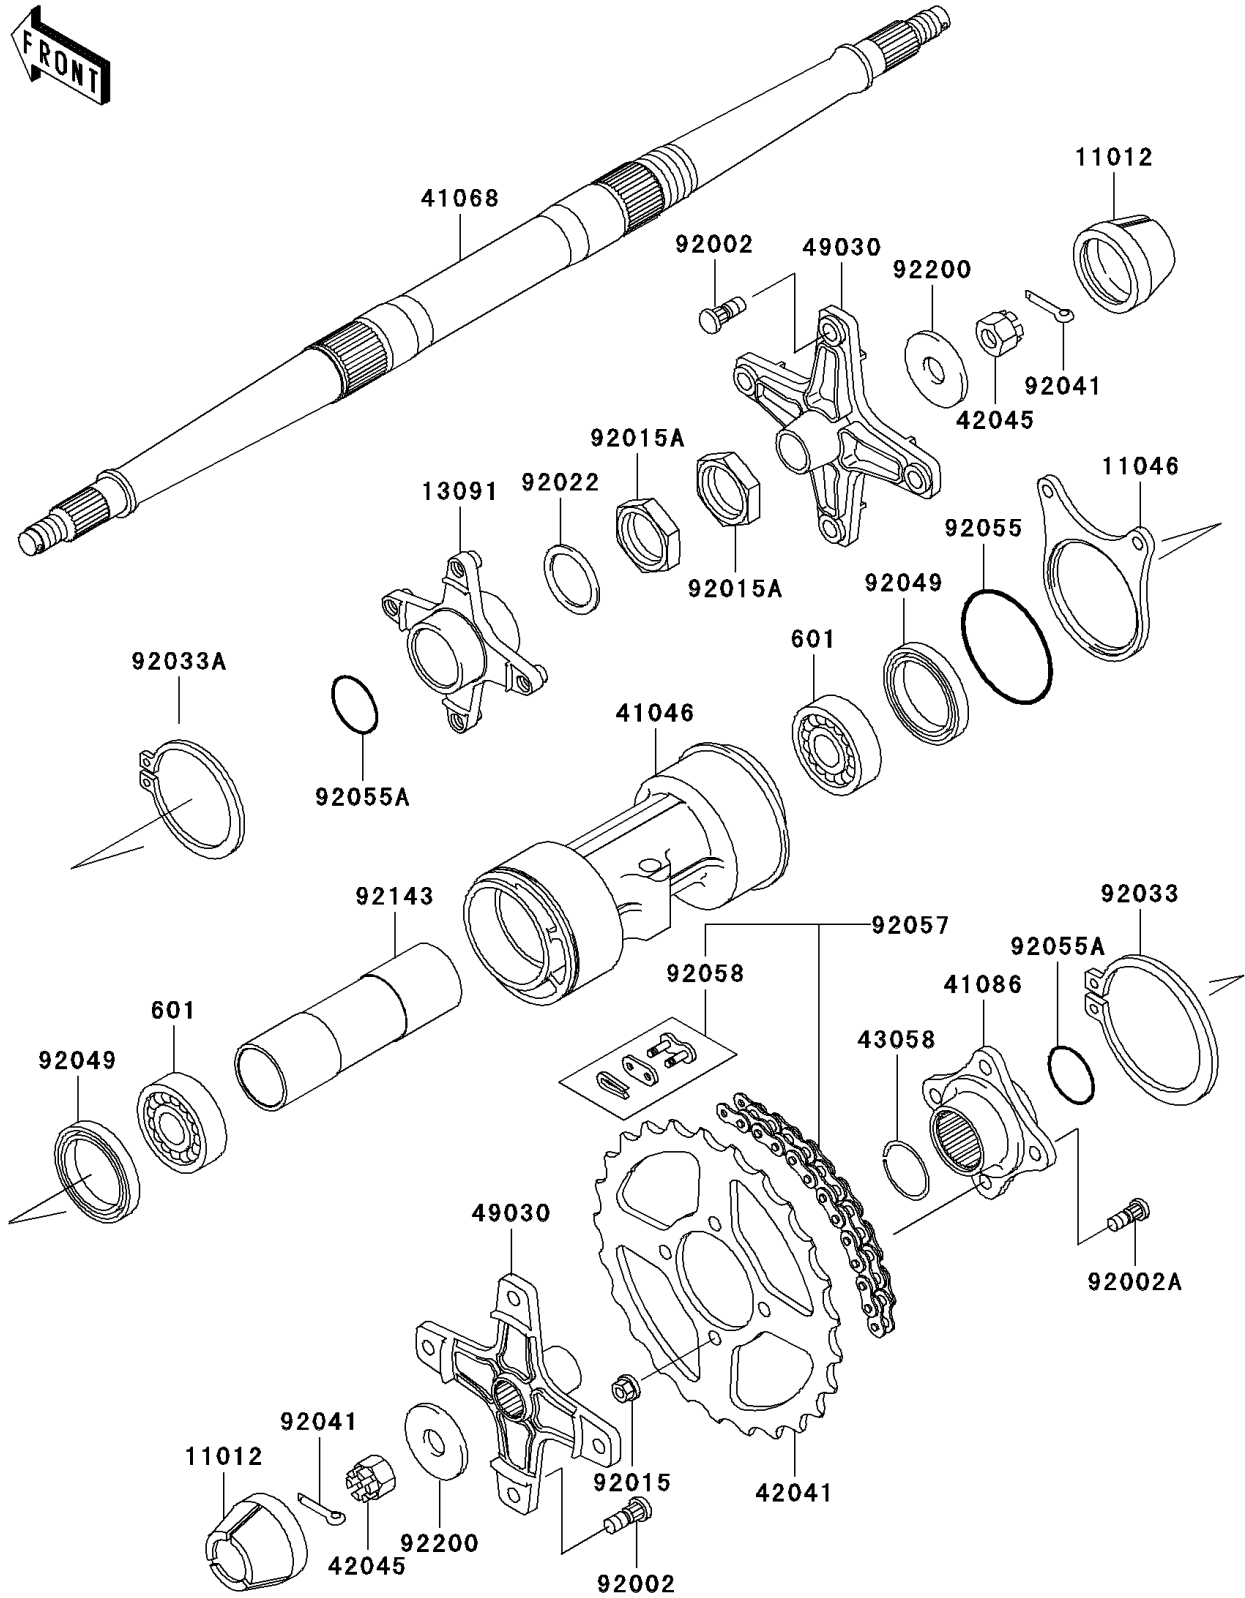

## 2001 Mojave® 250 PARTS DIAGRAM

Rear Hub

F2240

## 2001 Mojave® 250 PARTS LIST

Rear Hub

ITEM NAME	PART NUMBER	QUANTITY
BEARING-BALL,#6008UU (Ref # 601)	601A6008UU	1
CAP,WHEEL (Ref # 11012)	11012-1969	1
BRACKET,CALIPER (Ref # 11046)	11046-1062	1
HOLDER,DISC PLATE (Ref # 13091)	13091-1449	1
HOUSING-BEARING (Ref # 41046)	41046-1086	1
AXLE,RR (Ref # 41068)	41068-1235	1
FLANGE,REAR SPROCKET (Ref # 41086)	41086-1070	1
SPROCKET-HUB,43T (Ref # 42041)	42041-1433	1
NUT,CASTLE,18MM (Ref # 42045)	42045-018	1
RING,SNAP (Ref # 43058)	43058-1060	1
HUB,RR (Ref # 49030)	49030-1078	1
BOLT,10X30 (Ref # 92002)	92002-1388	1
BOLT,10MM (Ref # 92002A)	92002-1459	1
NUT,FLANGED,10MM (Ref # 92015)	92015-1335	1
NUT,LOCK,37MM (Ref # 92015A)	92015-1545	1
WASHER,37.5X48X2.3 (Ref # 92022)	92022-1746	1
RING-SNAP,95MM (Ref # 92033)	92033-1216	1
RING-SNAP,75MM (Ref # 92033A)	92033-1217	1
COTTER,4.0X35 (Ref # 92041)	92041-1053	1
SEAL-OIL (Ref # 92049)	92049-1237	1
RING-O,76MM (Ref # 92055)	92055-1213	1
RING-O,38MM (Ref # 92055A)	92055-1317	1
CHAIN,DRIVE,EK520SR-02X90L (Ref # 92057)	92057-1254	1
JOINT-CHAIN,DRIVE,EK520SR-02 (Ref # 92058)	92058-1060	1
COLLAR,L=159 (Ref # 92143)	92143-1036	1
WASHER,18.5X52X4.5 (Ref # 92200)	92200-1474	1