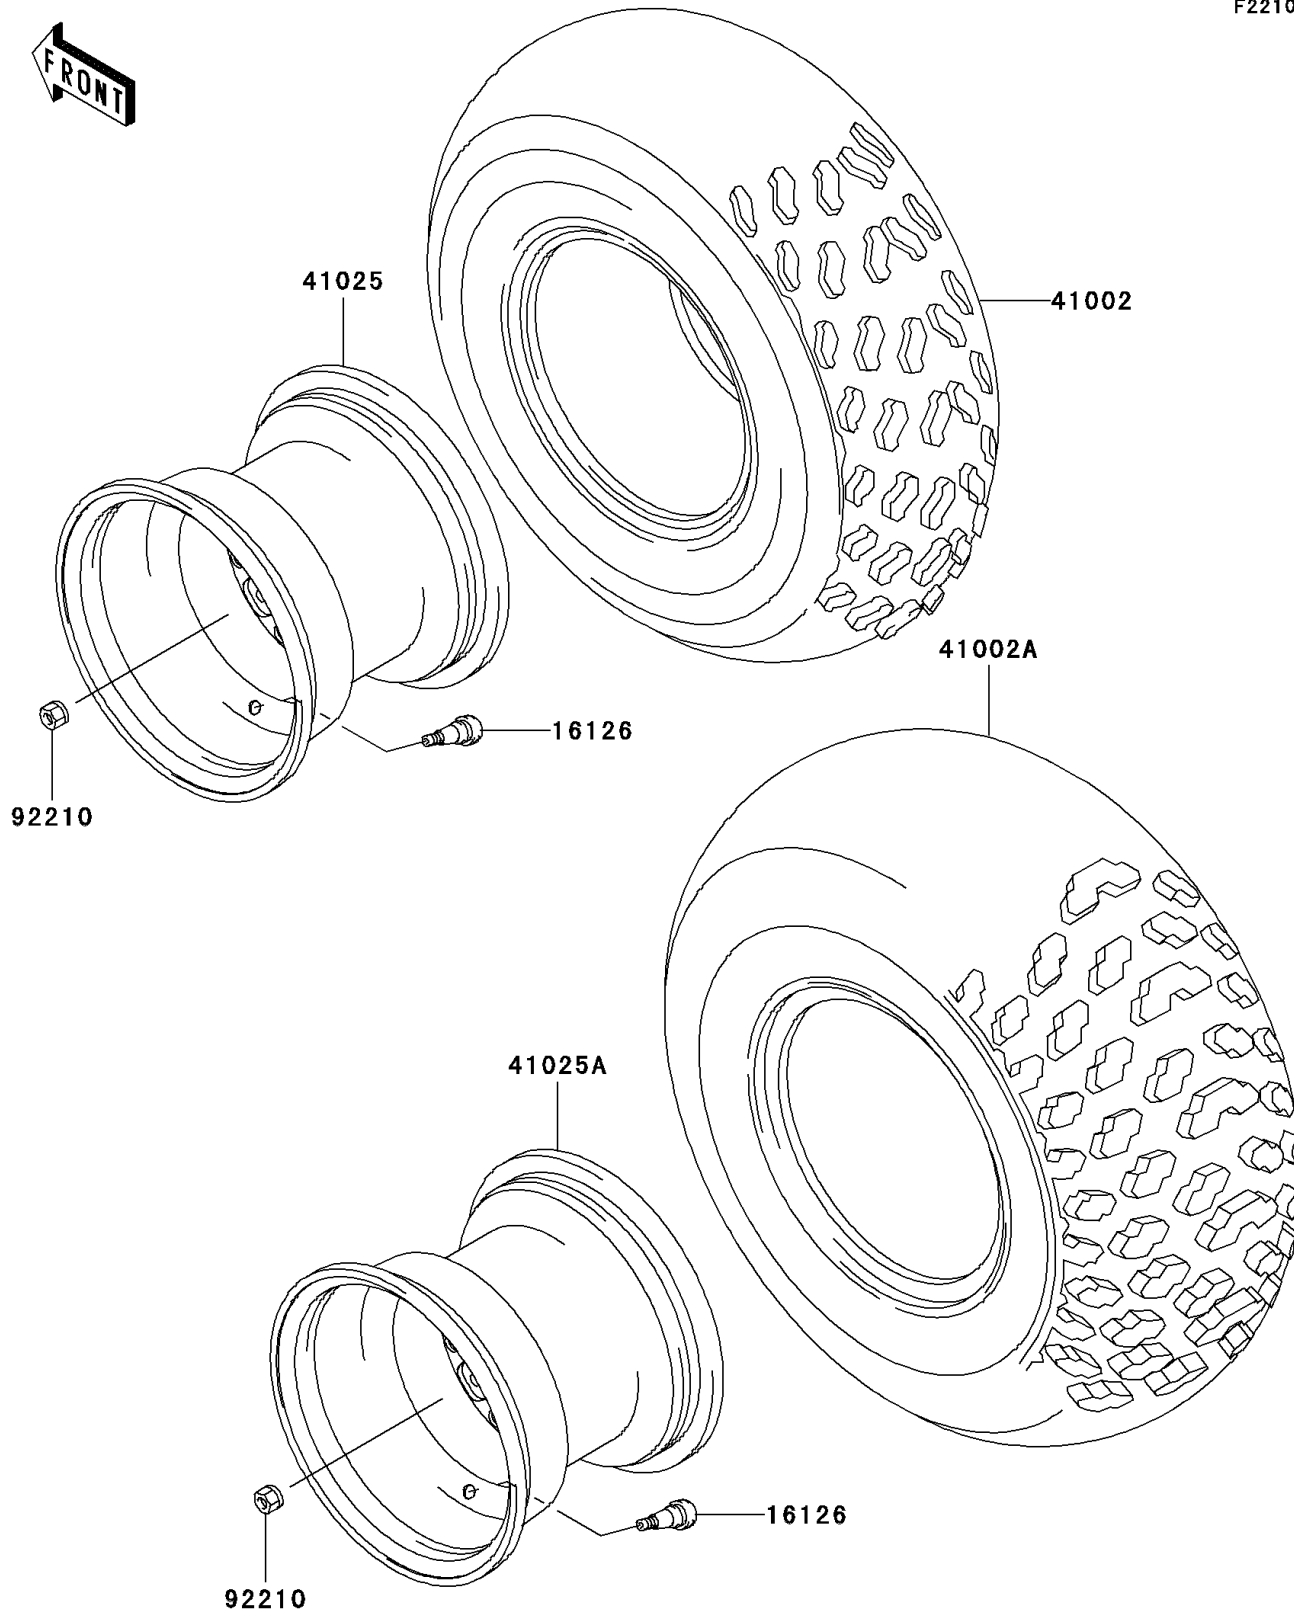

2001 Mojave® 250 PARTS DIAGRAM

Wheels/Tires

F2210

2001 Mojave® 250 PARTS LIST

Wheels/Tires

ITEM NAME	PART NUMBER	QUANTITY
VALVE (Ref # 16126)	16126-4001	1
TIRE,FR,21X7.00-10,KT846(D) (Ref # 41002)	41002-1588	1
TIRE,RR,AT22X10-10,KT847M(D) (Ref # 41002A)	41002-1671	1
RIM,FR,10X5.5,SILVER NO.40 (Ref # 41025)	41025-1150-5A	1
RIM,RR,10X8.5,SILVER NO.40 (Ref # 41025A)	41025-1151-5A	1
NUT,LOCK,10MM (Ref # 92210)	92210-1204	1