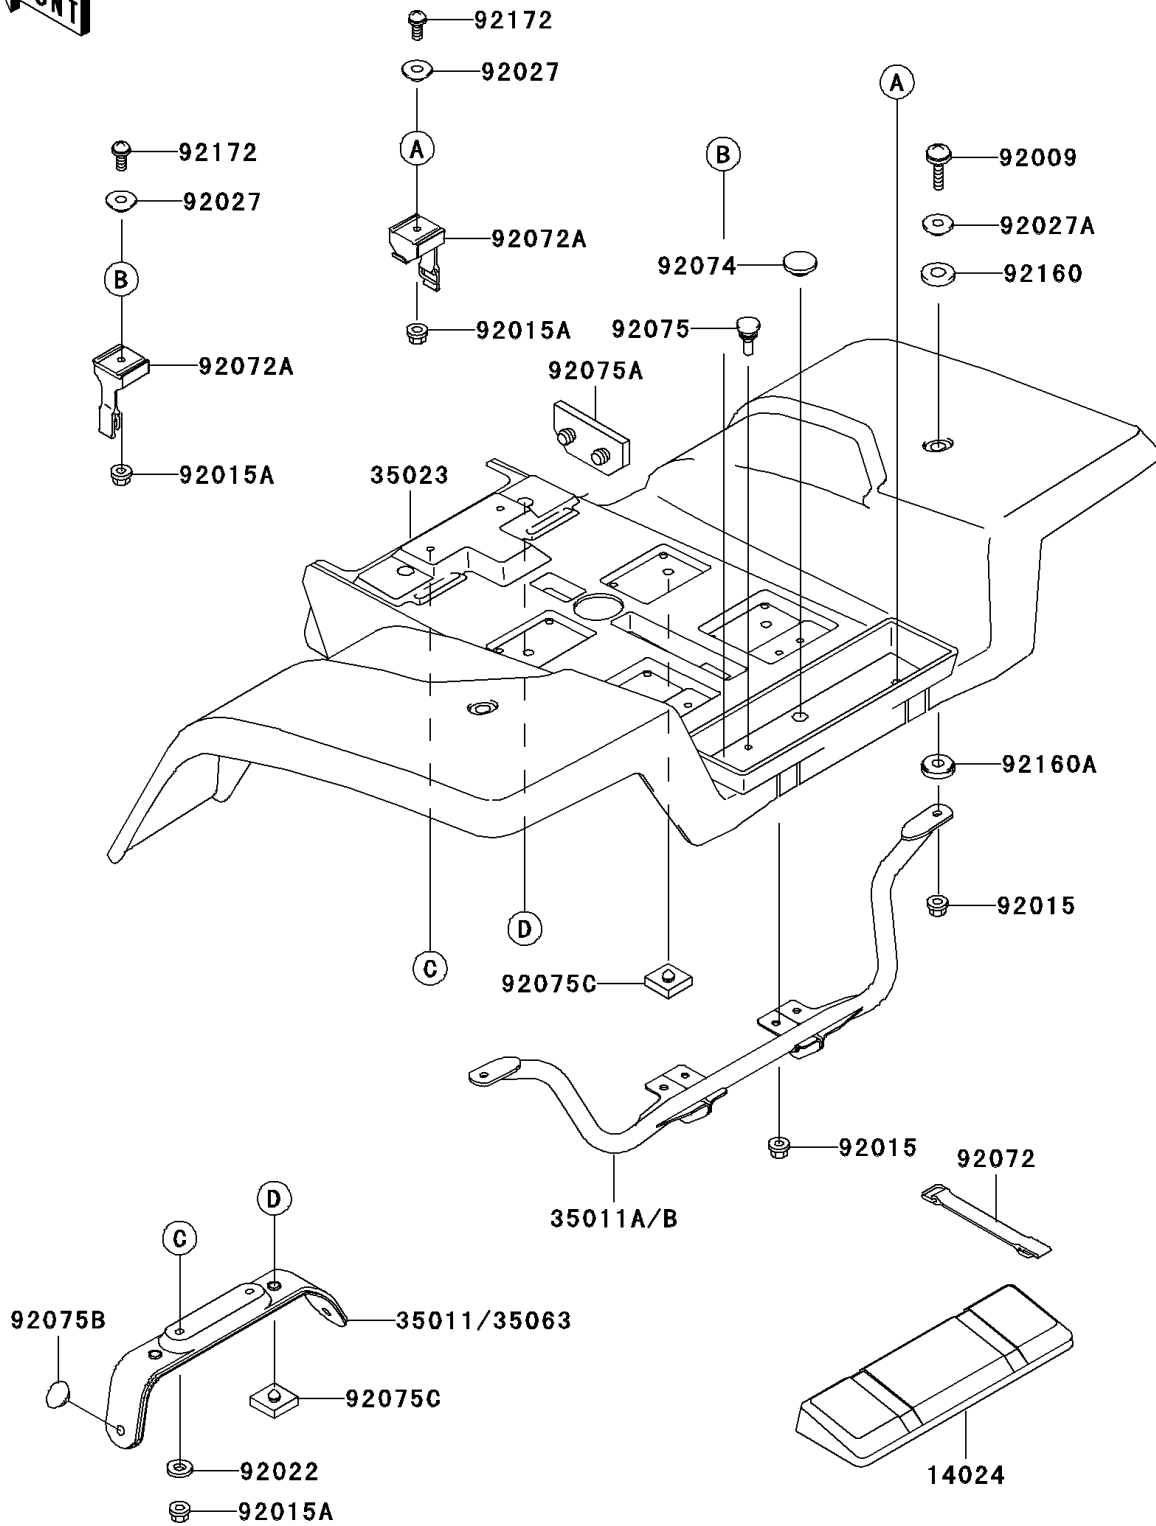

2001 Mojave® 250 PARTS DIAGRAM

Rear Fender(s)

F2172

2001 Mojave® 250 PARTS LIST

Rear Fender(s)

ITEM NAME	PART NUMBER	QUANTITY
COVER,REAR FENDER,L.GREEN (Ref # 14024)	14024-1283-6W	1
STAY,REAR FENDER,FR,L.GREEN (Ref # 35011)	35011-1644-CC	1
STAY,REAR FENDER,RR,L.GREEN (Ref # 35011A)	35011-1698-CC	1
FENDER-REAR,L.GREEN (Ref # 35023)	35023-1167-6W	1
SCREW,6X25 (Ref # 92009)	92009-1465	1
NUT,FLANGED,6MM,BLACK (Ref # 92015)	92015-1233	1
NUT,LOCK,FLANGED,6MM (Ref # 92015A)	92015-1339	1
WASHER,6.5X20X1.6 (Ref # 92022)	92022-1804	1
COLLAR,L=5.1 (Ref # 92027)	92027-1260	1
COLLAR (Ref # 92027A)	92027-1767	1
BAND,L=150 (Ref # 92072)	92072-1203	1
BAND (Ref # 92072A)	92072-1215	1
PLUG,11X3.2 (Ref # 92074)	92074-038	1
DAMPER (Ref # 92075)	92075-1808	1
DAMPER (Ref # 92075A)	92075-1860	1
DAMPER (Ref # 92075B)	92075-1861	1
DAMPER (Ref # 92075C)	92075-1882	1
DAMPER (Ref # 92160)	92160-1011	1
DAMPER (Ref # 92160A)	92160-1017	1
SCREW,6X14 (Ref # 92172)	92172-0004	1