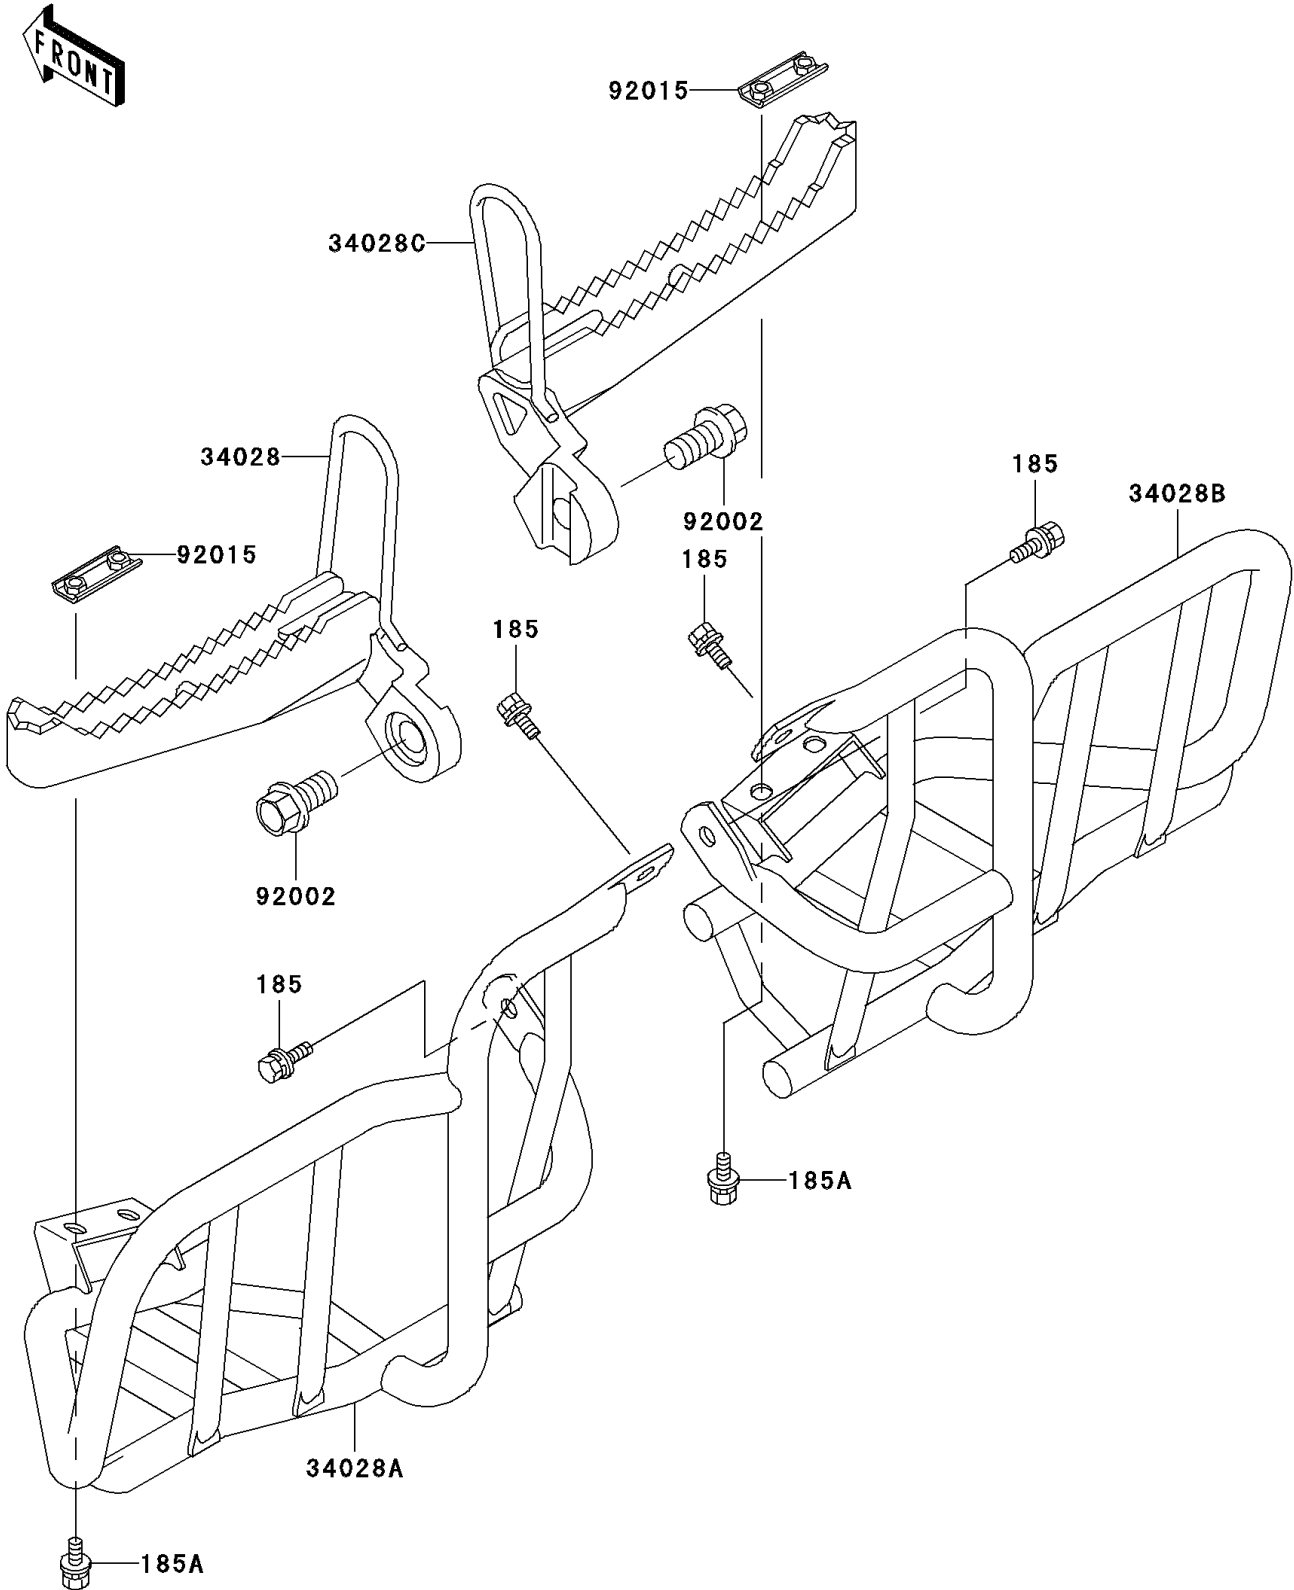

## 2001 Mojave® 250 PARTS DIAGRAM

Footrests

F2160

## 2001 Mojave® 250 PARTS LIST

Footrests

ITEM NAME	PART NUMBER	QUANTITY
BOLT-UPSET-WSP-SMALL (Ref # 185)	185J0818	1
BOLT-UPSET-WSP-SMALL,8X20 (Ref # 185A)	185J0820	1
STEP,LH,P.C.GRAY (Ref # 34028)	34028-1366-CQ	1
STEP,FOOT BOARD,LH,P.C.GRAY (Ref # 34028A)	34028-1397-CQ	1
STEP,FOOT BOARD,RH,P.C.GRAY (Ref # 34028B)	34028-1398-CQ	1
STEP,RH,P.C.GRAY (Ref # 34028C)	34028-1509-CQ	1
BOLT,FLANGED,14X25 (Ref # 92002)	92002-1767	1
NUT (Ref # 92015)	92015-1732	1