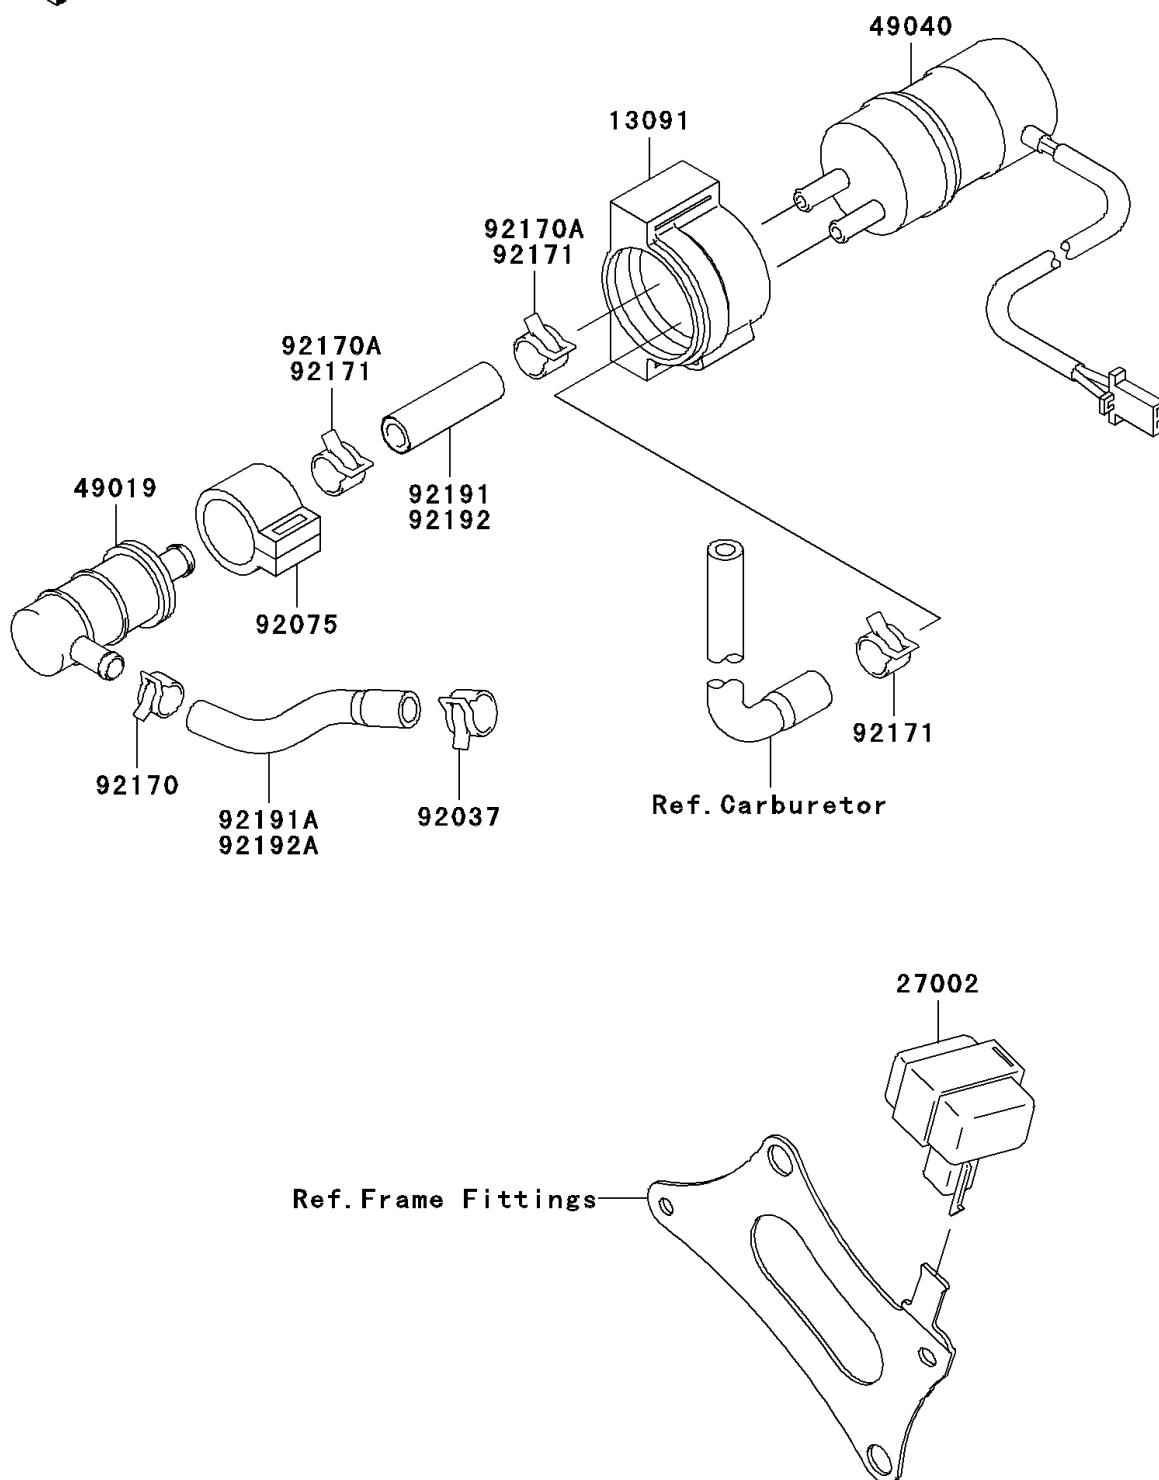

2006 ZZR®600 PARTS DIAGRAM

Fuel Pump

E1520

2006 ZZR®600 PARTS LIST

Fuel Pump

ITEM NAME	PART NUMBER	QUANTITY
HOLDER,FUEL PUMP (Ref # 13091)	13091-1738	1
RELAY-ASSY (Ref # 27002)	27002-1065	1
FILTER-FUEL (Ref # 49019)	49019-1081	1
PUMP-FUEL (Ref # 49040)	49040-1064	1
CLAMP (Ref # 92037)	92037-2082	1
DAMPER,FUEL FILTER (Ref # 92075)	92075-1853	1
CLAMP (Ref # 92170)	92170-1492	1
CLAMP (Ref # 92171)	92171-1270	1
TUBE,PUMP-FILTER (Ref # 92191)	92191-1174	1
TUBE,TAP-FILTER (Ref # 92191A)	92191-1229	1