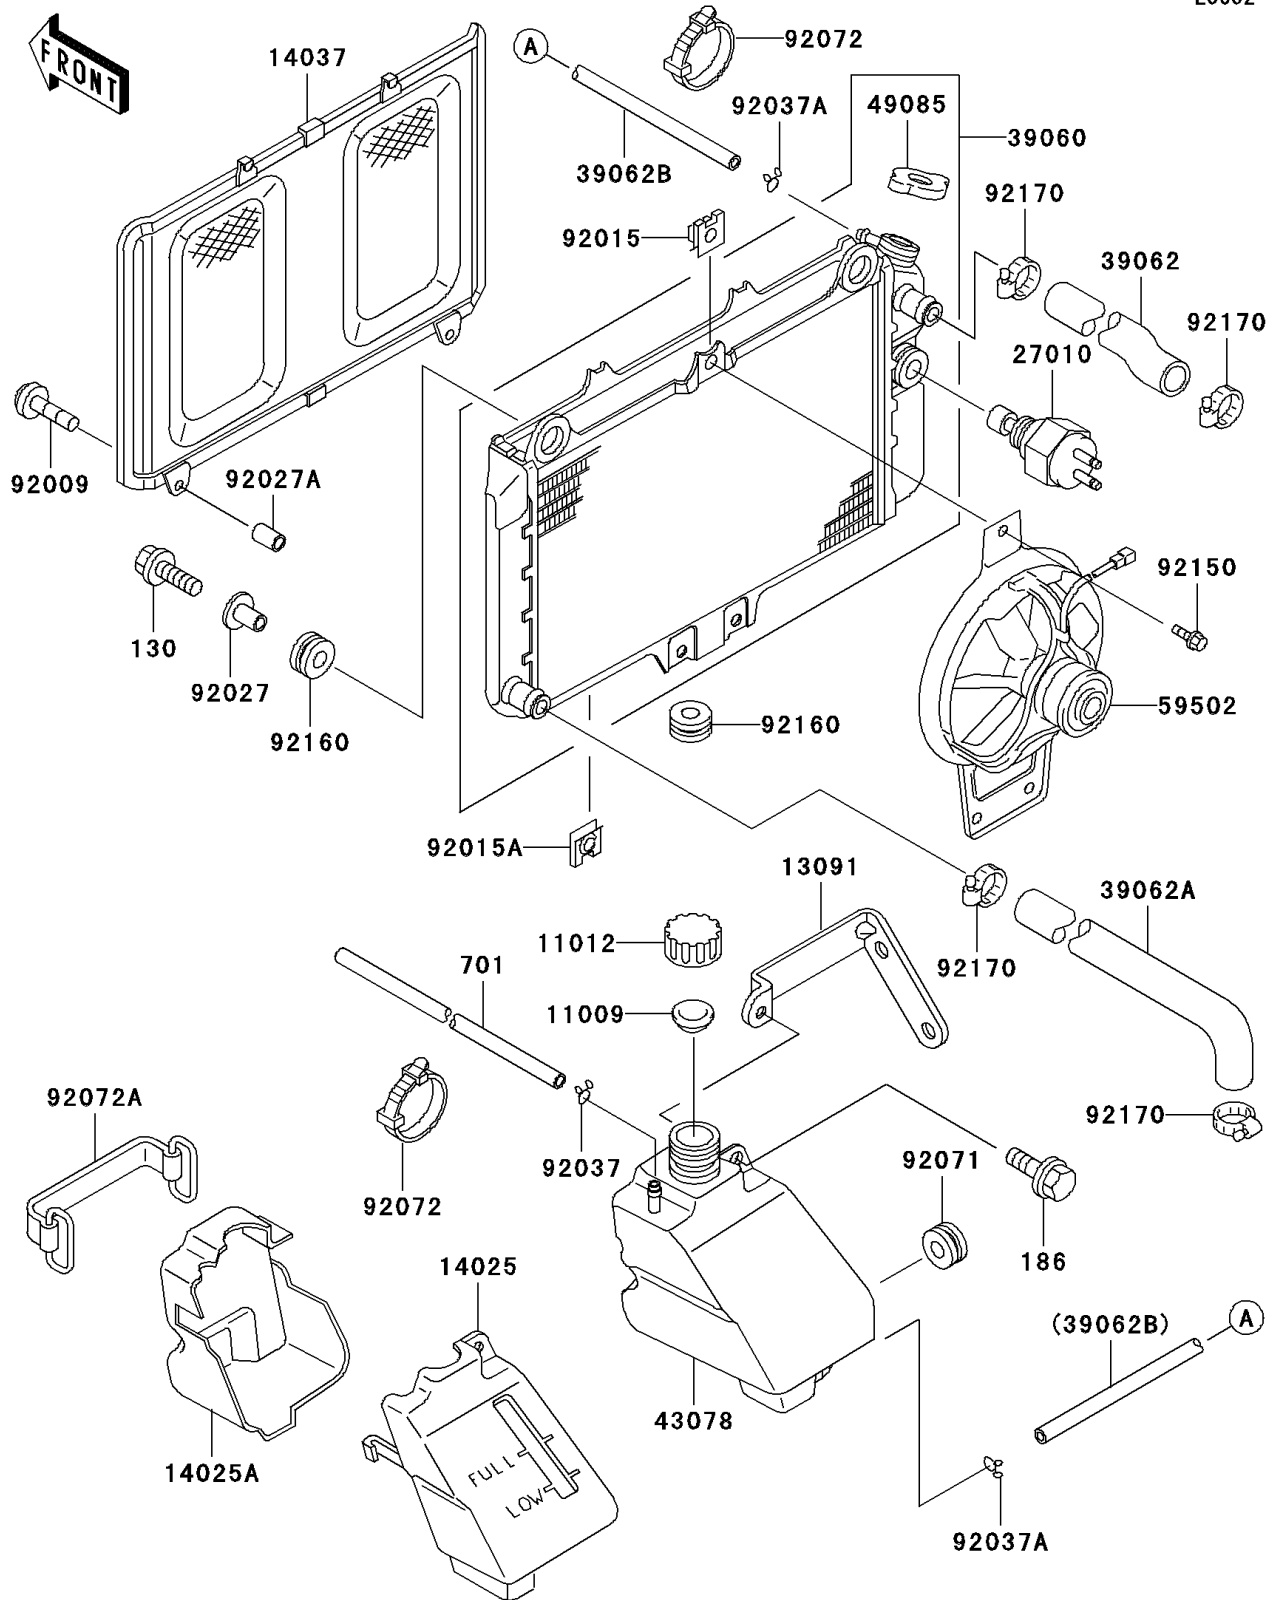

2001 Mojave® 250 PARTS DIAGRAM

Radiator

E3032

2001 Mojave® 250 PARTS LIST

Radiator

ITEM NAME	PART NUMBER	QUANTITY
BOLT-FLANGED,8X25,BLACK (Ref # 130)	130J0825	1
BOLT-UPSET-WP (Ref # 186)	186J0618	1
TUBE-PVC (Ref # 701)	701Q05750	1
GASKET,RESERVOIR TANK CAP (Ref # 11009)	11009-1145	1
CAP (Ref # 11012)	11012-1084	1
HOLDER,RESERVOIR (Ref # 13091)	13091-1435	1
COVER,RESERVOIR (Ref # 14025)	14025-1991	1
COVER,RESERVOIR (Ref # 14025A)	14025-1992	1
SCREEN (Ref # 14037)	14037-1083	1
SWITCH,FAN (Ref # 27010)	27010-1317	1
RADIATOR (Ref # 39060)	39060-1071	1
HOSE-COOLING,HEAD-RADIATOR (Ref # 39062)	39062-1191	1
HOSE-COOLING,RADIATOR-PUMP (Ref # 39062A)	39062-1192	1
HOSE-COOLING (Ref # 39062B)	39062-1208	1
RESERVOIR,TANK (Ref # 43078)	43078-1061	1
CAP-ASSY-PRESSURE (Ref # 49085)	49085-1005	1
FAN-ASSY (Ref # 59502)	59502-1065	1
SCREW,TAPPING,6X20 (Ref # 92009)	92009-1422	1
NUT (Ref # 92015)	92015-1487	1
NUT,6MM (Ref # 92015A)	92015-1758	1
COLLAR,L=14 (Ref # 92027)	92027-1134	1
COLLAR,6.8X10X10.5 (Ref # 92027A)	92027-120	1
CLAMP,TUBE (Ref # 92037)	92037-010	1
CLAMP,TUBE (Ref # 92037A)	92037-147	1
GROMMET (Ref # 92071)	92071-1115	1
BAND,L=149 (Ref # 92072)	92072-031	1
BAND,L=82 (Ref # 92072A)	92072-053	1
BOLT,6X12 (Ref # 92150)	92150-1186	1
DAMPER (Ref # 92160)	92160-1007	1

2001 Mojave® 250 PARTS LIST

Radiator

ITEM NAME	PART NUMBER	QUANTITY
CLAMP, COOLING HOSE (Ref # 92170)	92170-1033	1